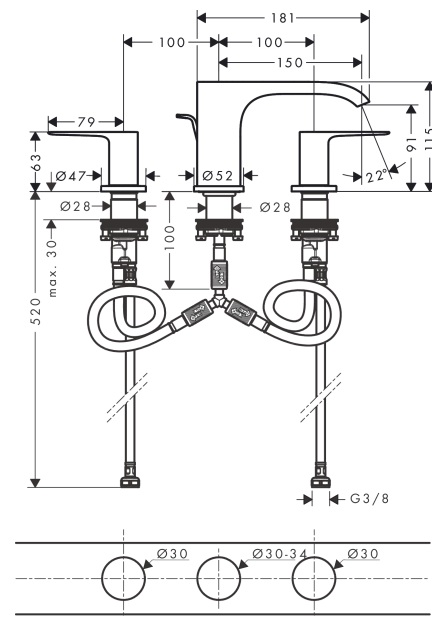

Vivenis

3-hole basin mixer 90 with pop-up waste set

Surfaces: **Matt White** Article Number: **75033700**

Description

product features

- consists of: 3-hole basin mixer, waste set
- ComfortZone 90
- projection: 150 mm
- spout height: 91 mm
- spray type: WaterfallStream
- maximum flow rate at 3 bar: 5 l/min
- ceramic valves hot/ cold 90°
- suitable for continuous flow water heaters
- pop-up waste set G 1¼
- material waste set: metal
- connection type: G ¾ connections
- connection dimension: DN15

Technology

Design awards

reddot winner 2021

GERMAN DESIGN AWARD WINNER 2022

Certificates

Product image

Scale drawing

Flowchart