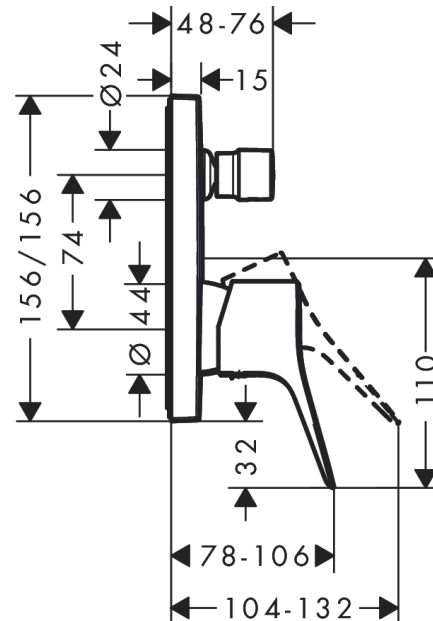

#### product features

- 2 functions
- flow rate upper outlet: 21 l/min
- flow rate lower outlet: 29 l/min
- ceramic cartridge
- temperature limitation adjustable
- diverter with automatic resetting
- with silencer
- connection type: basic set
- min. operating pressure: 1 bar
- max. operating pressure: 10 bar

### Scale drawing

### Spare part list

Year of production: >06/21

Pos.	Description	Article Number	Price	PU
1	handle	94297670	€ 67,00	1
2	screw cover	96338000	€ 3,21	1
3	diverter knob	98795670	€ 67,00	1
4	hollow set screw M4x10	97667000	€ 3,21	1
5	escutcheon 155 / 155 mm	94302670	€ 105,91	1
6	O-ring 23x3	98142000	€ 3,21	1
7	O-ring 43x3	98418000	€ 3,21	1
8	sleeve	98790670	€ 42,36	1
9	sleeve	98794670	€ 42,36	1
10	holder for escutcheon	98793000	€ 35,94	1
11	set of fixing screws	96454000	€ 8,45	1
12	nut	98796000	€ 35,94	1
13	O-ring 30x1,5	98433000	€ 3,21	1
14	O-ring 39x1,5	98400000	€ 3,21	1
15	cartridge, assy	92730000	€ 57,12	1
16	locking screw for handle	95140000	€ 5,24	1
17	seal	95008000	€ 8,45	1
18	selector assy	95014000	€ 57,12	1
19	O-ring 16x2,3	98207000	€ 3,21	1
20	O-ring 20x2,5	92602000	€ 5,24	1
21	set of screws	96525000	€ 8,45	1
22	O-ring 16x2	98133000	€ 3,21	1
23	noise reduction	94073000	€ 22,37	1
24	extension 25 mm	13595000	-	1
25	set of fixing screws	97747000	€ 3,21	1
26	extension 22 mm	13593670	€ 83,42	1
a	concealed item	01800180	-	1