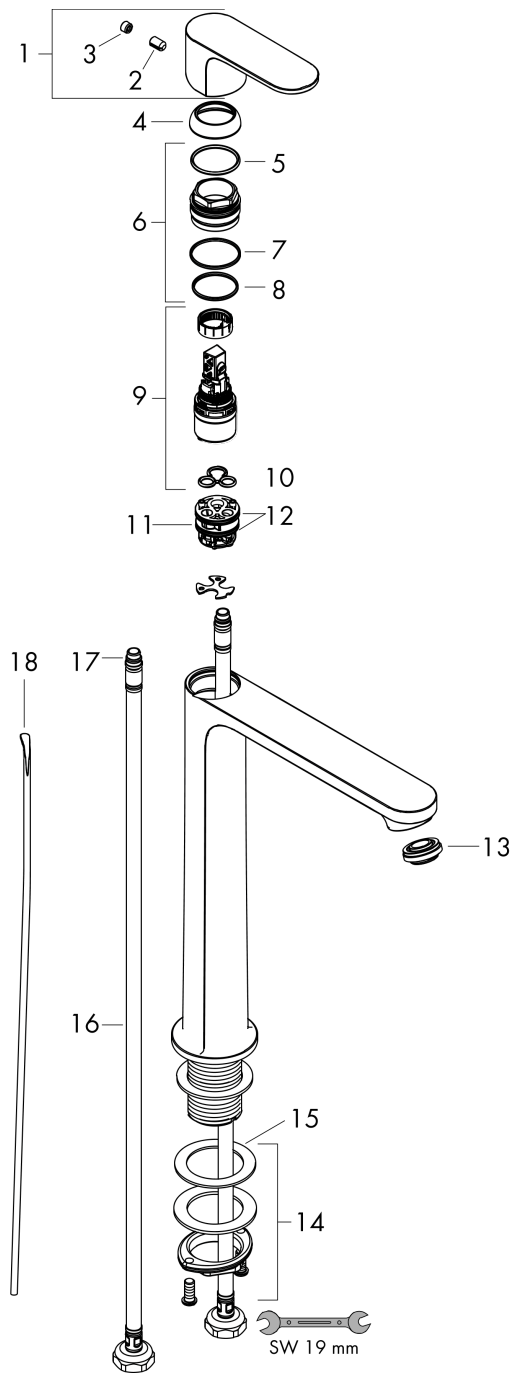

Rebris S

Single lever basin mixer 240 CoolStart for washbowls with pop-up waste set

Surfaces: **Matt Black** Article Number: **72580670**

Description

product features

- consists of: single lever basin mixer, waste set
- ComfortZone 240
- projection: 169 mm
- spout height: 242 mm
- spray type: normal spray
- maximum flow rate at 3 bar: 5 l/min
- ceramic cartridge
- temperature limitation adjustable
- suitable for continuous flow water heaters
- pop-up waste set G 1¼
- material waste set: synthetic
- connection type: G ¾ connections
- connection dimension: DN15
- cold water in middle position

Rebris S

Single lever basin mixer 240 CoolStart for washbowls with pop-up waste set

Surfaces: **Matt Black** Article Number: **72580670**

Exploded Drawing

Year of production: >06/22

Rebris S

Single lever basin mixer 240 CoolStart for washbowls with pop-up waste set

Surfaces: **Matt Black** Article Number: **72580670**

Spare part list

Year of production: >06/22

Pos.	Description	Article Number	Price	PU
1	handle	94642670	€ 67,00	1
2	hollow set screw M6x10 DIN 916	96029000	€ 3,21	1
3	screw cover	95704610	€ 4,88	1
4	flange	98863670	€ 67,00	1
5	nut	98864000	€ 35,94	1
6	O-ring 24x2	98388000	€ 3,21	1
7	O-ring 27x1,5	92527000	€ 11,31	1
8	O-ring 25x1,5	98146000	€ 3,21	1
9	cartridge, assy	95973001	€ 70,57	1
10	seal	98865000	€ 28,20	1
11	adapter for cartridge	98866000	€ 28,20	1
12	O-ring 23x2	98398000	€ 3,21	1
13	aerator M24x1 (5 l/min)	94364000	€ 8,45	1
14	fixing set (Ø 32)	13961000	€ 22,37	1
15	lever collar	97548000	€ 3,21	1
16	connection hose 600 mm M8x0,75 G3/8	96556000	€ 22,37	1
17	O-ring 6,6x1,6	93019000	€ 3,21	1
18	pull rod	96657670	€ 17,02	1
a	pop up waste	94139670	€ 150,65	1
b	fixation extension 35 mm	13898000	€ 70,57	1
c	lever arm 340mm (ball-Ø12mm)	96324000	€ 22,37	1