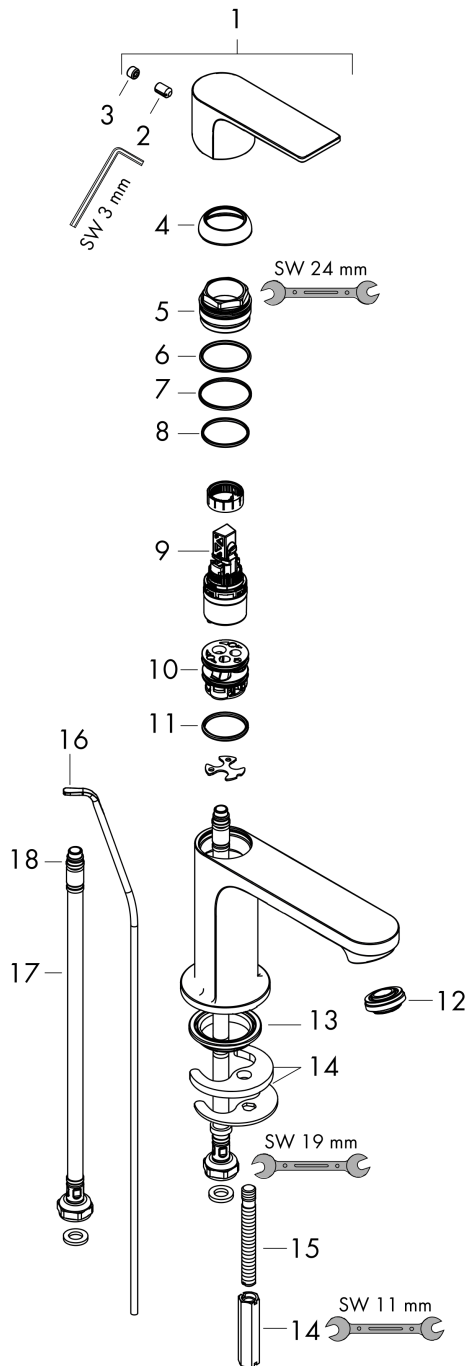

Rebris E

Single lever basin mixer 110 CoolStart EcoSmart+ with pop-up waste set

Surfaces: **Chrome** Article Number: **72589000**

Description

product features

- consists of: single lever basin mixer, waste set
- ComfortZone 110
- projection: 133 mm
- spout height: 109 mm
- spray type: normal spray
- maximum flow rate at 3 bar: 4 l/min
- ceramic cartridge
- temperature limitation adjustable
- suitable for continuous flow water heaters
- pop-up waste set G 1¼
- material waste set: synthetic
- connection type: G ¾ connections
- connection dimension: DN15
- cold water in middle position

Technology

Design awards

Product image

Scale drawing

Rebris E

Single lever basin mixer 110 CoolStart EcoSmart+ with pop-up waste set

Surfaces: **Chrome** Article Number: **72589000**

Flowchart

Rebris E

Single lever basin mixer 110 CoolStart EcoSmart+ with pop-up waste set

Surfaces: **Chrome** Article Number: **72589000**

Exploded Drawing

Year of production: >06/22

Rebris E**Single lever basin mixer 110 CoolStart EcoSmart+ with pop-up waste set**Surfaces: **Chrome** Article Number: **72589000****Spare part list**

Year of production: >06/22

Pos.	Description	Article Number	Price	PU
1	handle	94645000	€ 44,63	1
2	screw cover	95704000	€ 3,21	1
3	hollow set screw M6x10 DIN 916	96029000	€ 3,21	1
4	flange	98863000	€ 44,63	1
5	nut	98864000	€ 35,94	1
6	O-ring 24x2	98388000	€ 3,21	1
7	O-ring 27x1,5	92527000	€ 11,31	1
8	O-ring 25x1,5	98146000	€ 3,21	1
9	cartridge, assy	95973001	€ 70,57	1
10	adapter for cartridge	95975000	€ 8,45	1
11	O-ring 23x2	98398000	€ 3,21	1
12	aerator M24x1 (4,5 l/min)	94364001	-	1
13	seal Ø 42	98722000	€ 5,24	1
14	fixing set	96016000	€ 28,20	1
15	screw M8 x 68	97736000	€ 5,24	1
16	pull rod	96657000	€ 11,31	1
17	connection hose 450 mm M8x0,75 G3/8	97206000	€ 28,20	1
18	O-ring 6,6x1,6	93019000	€ 3,21	1
a	pop up waste	94139000	-	1