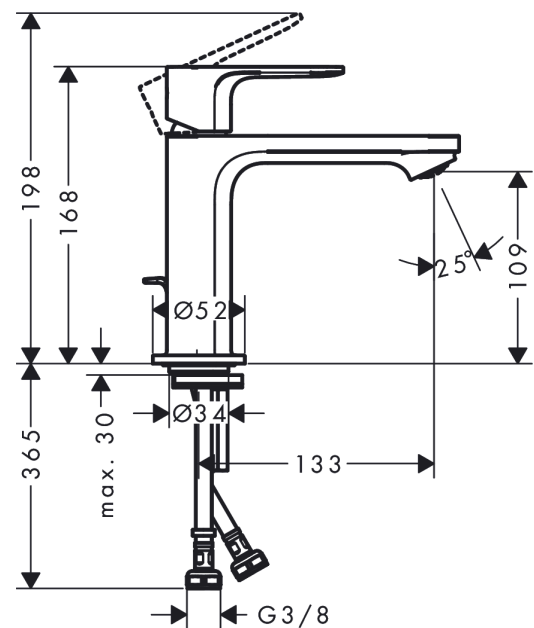

Rebris E

Single lever basin mixer 110 CoolStart EcoSmart+ with pop-up waste set

Surfaces: **Chrome** Article Number: **72589000**

Description

product features

- consists of: single lever basin mixer, waste set
- ComfortZone 110
- projection: 133 mm
- spout height: 109 mm
- spray type: normal spray
- maximum flow rate at 3 bar: 4 l/min
- ceramic cartridge
- temperature limitation adjustable
- suitable for continuous flow water heaters
- pop-up waste set G 1¼
- material waste set: synthetic
- connection type: G ¾ connections
- connection dimension: DN15
- cold water in middle position

Technology

Design awards

Product image

Scale drawing

Rebris E

Single lever basin mixer 110 CoolStart EcoSmart+ with pop-up waste set

Surfaces: **Chrome** Article Number: **72589000**

Flowchart

Rebris E

Single lever basin mixer 110 CoolStart EcoSmart+ with pop-up waste set

Surfaces: **Chrome** Article Number: **72589000**

Exploded Drawing

Year of production: >06/22

Rebris E**Single lever basin mixer 110 CoolStart EcoSmart+ with pop-up waste set**Surfaces: **Chrome** Article Number: **72589000****Spare part list**

Year of production: >06/22

Pos.	Description	Article Number	Price	PU
1	handle	94645000	€ 44,63	1
2	screw cover	95704000	€ 3,21	1
3	hollow set screw M6x10 DIN 916	96029000	€ 3,21	1
4	flange	98863000	€ 44,63	1
5	nut	98864000	€ 35,94	1
6	O-ring 24x2	98388000	€ 3,21	1
7	O-ring 27x1,5	92527000	€ 11,31	1
8	O-ring 25x1,5	98146000	€ 3,21	1
9	cartridge, assy	95973001	€ 70,57	1
10	adapter for cartridge	95975000	€ 8,45	1
11	O-ring 23x2	98398000	€ 3,21	1
12	aerator M24x1 (4,5 l/min)	94364001	-	1
13	seal Ø 42	98722000	€ 5,24	1
14	fixing set	96016000	€ 28,20	1
15	screw M8 x 68	97736000	€ 5,24	1
16	pull rod	96657000	€ 11,31	1
17	connection hose 450 mm M8x0,75 G3/8	97206000	€ 28,20	1
18	O-ring 6,6x1,6	93019000	€ 3,21	1
a	pop up waste	94139000	-	1