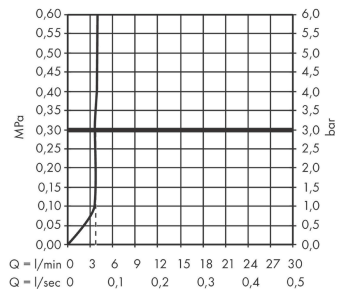

Rebris E

Single lever basin mixer 110 CoolStart EcoSmart+ with pop-up waste set

Surfaces: **Chrome** Article Number: **72589000**

Description

product features

- consists of: single lever basin mixer, waste set
- ComfortZone 110
- projection: 133 mm
- spout height: 109 mm
- spray type: normal spray
- maximum flow rate at 3 bar: 4 l/min
- ceramic cartridge
- temperature limitation adjustable
- suitable for continuous flow water heaters
- pop-up waste set G 1¼
- material waste set: synthetic
- connection type: G ¾ connections
- connection dimension: DN15
- cold water in middle position

Technology

Design awards

Product image

Scale drawing

Rebris E

Single lever basin mixer 110 CoolStart EcoSmart+ with pop-up waste set

Surfaces: **Chrome** Article Number: **72589000**

Flowchart

Year of production: >06/22

Pos.	Description	Article Number	Price	PU
1	handle	94645000	€ 44,63	1
2	screw cover	95704000	€ 3,21	1
3	hollow set screw M6x10 DIN 916	96029000	€ 3,21	1
4	flange	98863000	€ 44,63	1
5	nut	98864000	€ 35,94	1
6	O-ring 24x2	98388000	€ 3,21	1
7	O-ring 27x1,5	92527000	€ 11,31	1
8	O-ring 25x1,5	98146000	€ 3,21	1
9	cartridge, assy	95973001	€ 70,57	1
10	adapter for cartridge	95975000	€ 8,45	1
11	O-ring 23x2	98398000	€ 3,21	1
12	aerator M24x1 (4,5 l/min)	94364001	-	1
13	seal Ø 42	98722000	€ 5,24	1
14	fixing set	96016000	€ 28,20	1
15	screw M8 x 68	97736000	€ 5,24	1
16	pull rod	96657000	€ 11,31	1
17	connection hose 450 mm M8x0,75 G3/8	97206000	€ 28,20	1
18	O-ring 6,6x1,6	93019000	€ 3,21	1
a	pop up waste	94139000	-	1