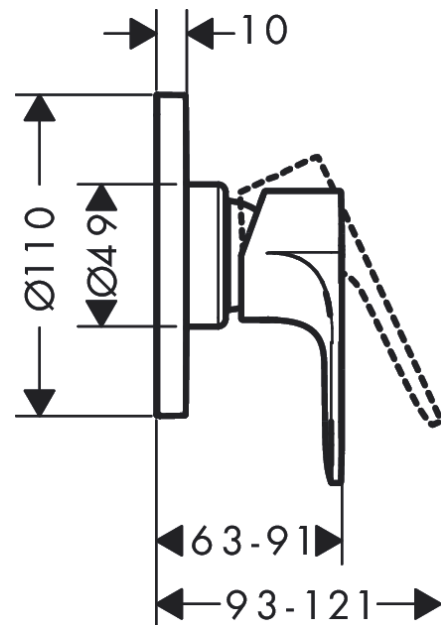

Scale drawing