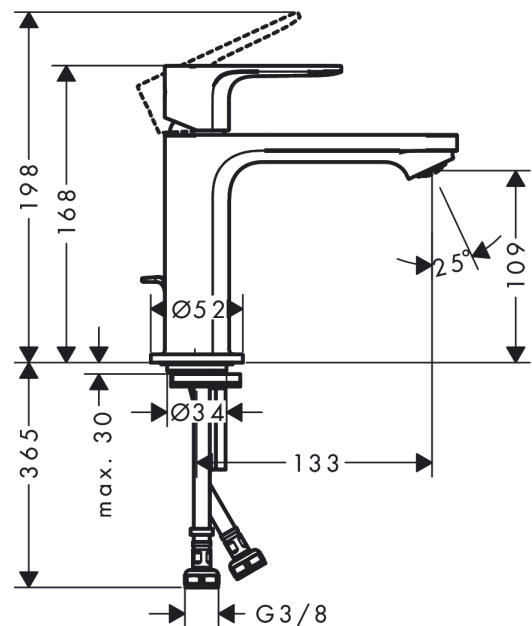

**Rebris E**  
**Single lever basin mixer 110 CoolStart without waste set**  
 Surfaces: **Matt Black** Article Number: **72560670**

### Description

**product features**

- ComfortZone 110
- projection: 133 mm
- spout height: 109 mm
- spray type: normal spray
- maximum flow rate at 3 bar: 5 l/min
- ceramic cartridge
- temperature limitation adjustable
- suitable for continuous flow water heaters
- connection type: G 3/8 connections
- connection dimension: DN15
- cold water in middle position

### Scale drawing

### Flowchart

**Rebris E****Single lever basin mixer 110 CoolStart without waste set**Surfaces: **Matt Black** Article Number: **72560670****Spare part list**

Year of production: &gt;06/22

Pos.	Description	Article Number	Price	PU
1	handle	94645670	€ 67,00	1
2	hollow set screw M6x10 DIN 916	96029000	€ 3,21	1
3	screw cover	95704610	€ 4,88	1
4	flange	98863670	€ 67,00	1
5	nut	98864000	€ 35,94	1
6	O-ring 24x2	98388000	€ 3,21	1
7	O-ring 27x1,5	92527000	€ 11,31	1
8	O-ring 25x1,5	98146000	€ 3,21	1
9	cartridge, assy	95973001	€ 70,57	1
10	adapter for cartridge	95975000	€ 8,45	1
11	O-ring 23x2	98398000	€ 3,21	1
12	aerator M24x1 (5 l/min)	94364000	€ 8,45	1
13	seal Ø 42	98722000	€ 5,24	1
14	fixing set	96016000	€ 28,20	1
15	screw M8 x 68	97736000	€ 5,24	1
16	connection hose 450 mm M8x0,75 G3/8	97206000	€ 28,20	1
17	O-ring 6,6x1,6	93019000	€ 3,21	1