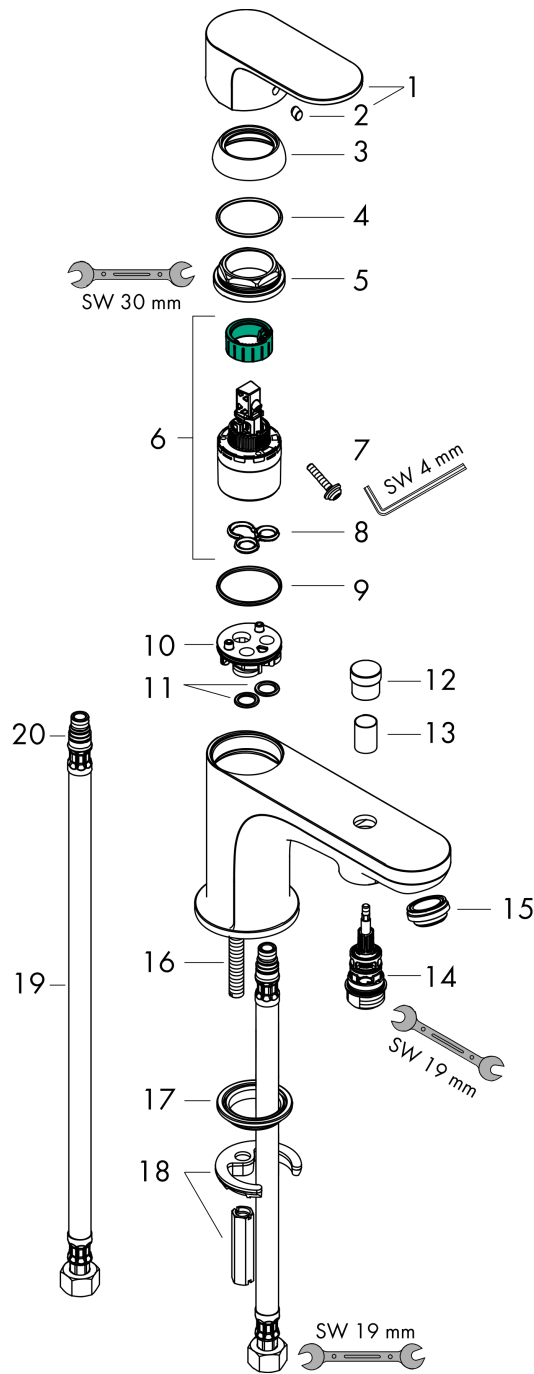

### Description

**product features**

- 2 functions
- projection: 140 mm
- spray type mixer: normal spray
- maximum flow rate at 3 bar: 18,7 l/min
- flow rate for bath spout at 3 bar: 18,7 l/min
- flow rate of hand shower at 3 bar: 13,6 l/min
- ceramic cartridge with Eco handle position for 2 flow rates
- temperature limitation adjustable
- diverter with automatic resetting
- protected against backflow, according to DIN EN 1717
- connection dimension: DN15
- connection type: G 3/8 connections
- min. operating pressure: 1 bar
- max. operating pressure: 10 bar

### Scale drawing

**Rebris S**

**Single lever bath and shower mixer Monotrou with 2 flow rates**

Surfaces: **Chrome** Article Number: **72436000**

**Flowchart**

**Rebris S**  
**Single lever bath and shower mixer Monotrou with 2 flow rates**  
 Surfaces: **Chrome** Article Number: **72436000**

**Exploded Drawing**

Year of production: >06/22

**Rebris S****Single lever bath and shower mixer Monotrou with 2 flow rates**Surfaces: **Chrome** Article Number: **72436000****Spare part list**

Year of production: &gt;06/22

Pos.	Description	Article Number	Price	PU
1	screw cover	96338000	€ 3,21	1
2	flange	97406000	€ 18,33	1
3	O-ring 33x2	98154000	€ 3,21	1
4	nut	95870000	€ 22,37	1
5	cartridge, assy	95730000	€ 35,94	1
6	locking screw for handle	95140000	€ 5,24	1
7	seal	95008000	€ 8,45	1
8	O-Ring 32x2	98193000	€ 3,21	1
9	adapter for cartridge	97773000	€ 8,45	1
10	O-ring 9x1,8	98118000	€ 3,21	1
11	diverter knob	97981000	€ 18,33	1
12	sleeve	97979000	€ 13,92	1
13	selector	97978000	€ 57,12	1
14	aerator M24x1 (30 l/min)	94656000	€ 5,24	1
15	screw M8 x 68	97736000	€ 5,24	1
16	seal	97608000	€ 5,24	1
17	fixing set	96016000	€ 28,20	1
18	connection hose 450 mm M10x1 G3/8	96507000	€ 35,94	1
19	O-ring 8x1,75	97827000	€ 3,21	1