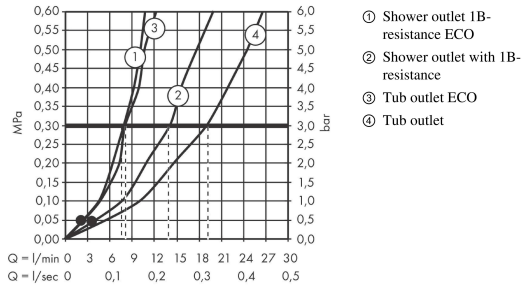

### Description

**product features**

- 2 functions
- projection: 140 mm
- spray type mixer: normal spray
- maximum flow rate at 3 bar: 18,7 l/min
- flow rate for bath spout at 3 bar: 18,7 l/min
- flow rate of hand shower at 3 bar: 13,6 l/min
- ceramic cartridge with Eco handle position for 2 flow rates
- temperature limitation adjustable
- diverter with automatic resetting
- protected against backflow, according to DIN EN 1717
- connection dimension: DN15
- connection type: G 3/8 connections
- min. operating pressure: 1 bar
- max. operating pressure: 10 bar

### Scale drawing

**Rebris S**

**Single lever bath and shower mixer Monotrou with 2 flow rates**

Surfaces: **Chrome** Article Number: **72436000**

**Flowchart**

**Rebris S**  
**Single lever bath and shower mixer Monotrou with 2 flow rates**  
 Surfaces: **Chrome** Article Number: **72436000**