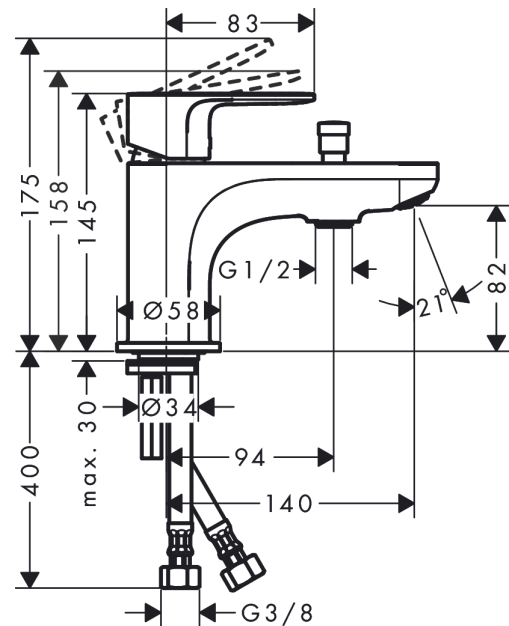

**Rebris S**  
**Single lever bath and shower mixer Monotrou with 2 flow rates**  
 Surfaces: **Chrome** Article Number: **72436000**

### Description

**product features**

- 2 functions
- projection: 140 mm
- spray type mixer: normal spray
- maximum flow rate at 3 bar: 18,7 l/min
- flow rate for bath spout at 3 bar: 18,7 l/min
- flow rate of hand shower at 3 bar: 13,6 l/min
- ceramic cartridge with Eco handle position for 2 flow rates
- temperature limitation adjustable
- diverter with automatic resetting
- protected against backflow, according to DIN EN 1717
- connection dimension: DN15
- connection type: G 3/8 connections
- min. operating pressure: 1 bar
- max. operating pressure: 10 bar

### Scale drawing

**Rebris S**

**Single lever bath and shower mixer Monotrou with 2 flow rates**

Surfaces: **Chrome** Article Number: **72436000**

**Flowchart**

**Rebris S**  
**Single lever bath and shower mixer Monotrou with 2 flow rates**  
 Surfaces: **Chrome** Article Number: **72436000**

**Exploded Drawing**

Year of production: >06/22

**Rebris S****Single lever bath and shower mixer Monotrou with 2 flow rates**Surfaces: **Chrome** Article Number: **72436000****Spare part list**

Year of production: &gt;06/22