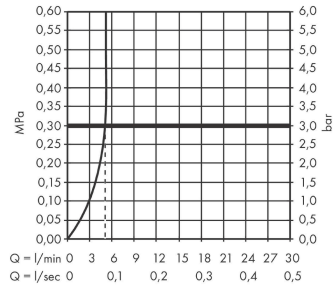

Vivenis

Single lever basin mixer for concealed installation wall-mounted with spout 19,2 cm

Surfaces: **Matt White** Article Number: **75050700**

Flowchart