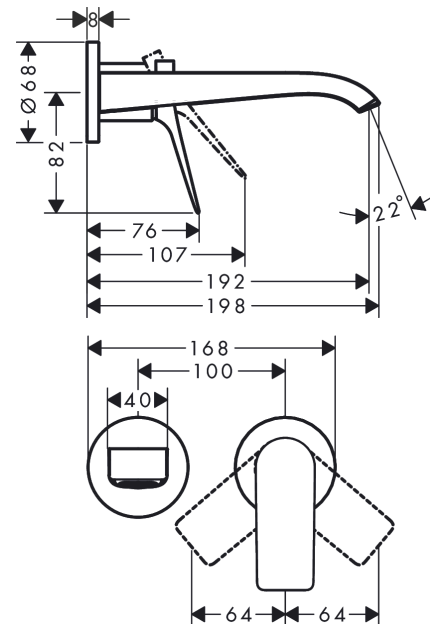

Scale drawing