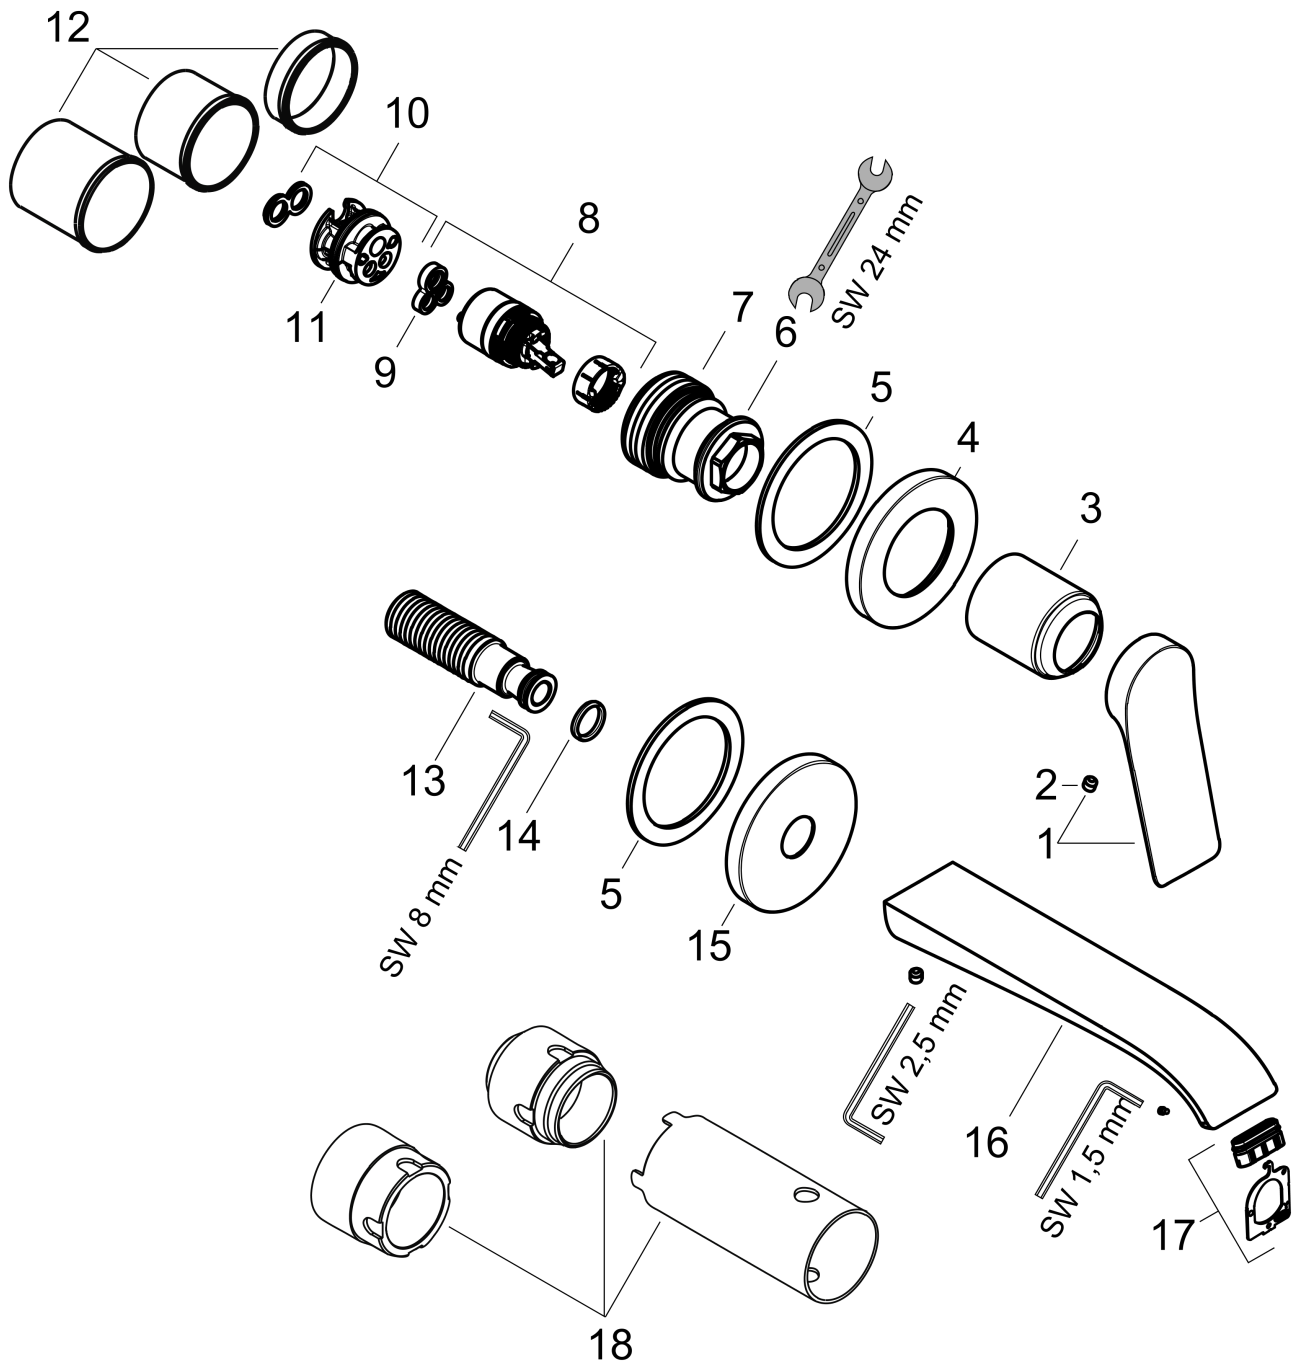

Vivenis

Single lever basin mixer for concealed installation wall-mounted with spout 19,2 cm

Surfaces: **Matt White** Article Number: **75050700**

Description

product features

- consists of: single lever basin mixer for concealed installation wall-mounted, waste set
- projection: 192 mm
- spray type: WaterfallStream
- maximum flow rate at 3 bar: 5 l/min
- ceramic cartridge
- temperature limitation adjustable
- suitable for continuous flow water heaters
- non-closing waste set
- material waste set: metal
- connection type: basic set
- connection dimension: DN15
- handle can be positioned on the right or left, depends on the basic set installation

Single lever basin mixer for concealed installation wall-mounted with spout 19,2 cm

Surfaces: **Matt White** Article Number: **75050700**

Flowchart

Vivenis

Single lever basin mixer for concealed installation wall-mounted with spout 19,2 cm

Surfaces: **Matt White** Article Number: **75050700**

Exploded Drawing

Year of production: >06/21

Vivenis**Single lever basin mixer for concealed installation wall-mounted with spout 19,2 cm**Surfaces: **Matt White** Article Number: **75050700****Spare part list**

Year of production: >06/21

Pos.	Description	Article Number	Price	PU
1	handle	94276700	€ 67,00	1
2	hollow set screw M5x5	98446000	€ 3,21	1
3	sleeve	93989700	€ 42,36	1
4	escutcheon for handle	93988700	€ 85,68	1
5	washer	97600000	€ 11,31	1
6	nut	94752000	€ 28,20	1
7	O-Ring 32x2	98193000	€ 3,21	1
8	cartridge, assy	93760000	€ 86,16	1
9	seal	93383000	€ 11,31	1
10	adapter for cartridge	95634000	€ 11,31	1
11	O-ring 26x2	98147000	€ 3,21	1
12	fixing set	97971000	€ 35,94	1
13	connecting thread G½	95626000	€ 44,63	1
14	O-ring 13x2	98128000	€ 3,21	1
15	escutcheon for spout	93987700	€ 105,91	1
16	spout cpl.	94274700	€ 187,43	1
17	spray former	94275000	€ 35,94	1
18	extension set 25 mm for 13622180	31971000	-	1
a	base body	13622180	-	1
b	adapter for exchanged connections	93819000	€ 162,08	1
c	waste	50001700	-	1