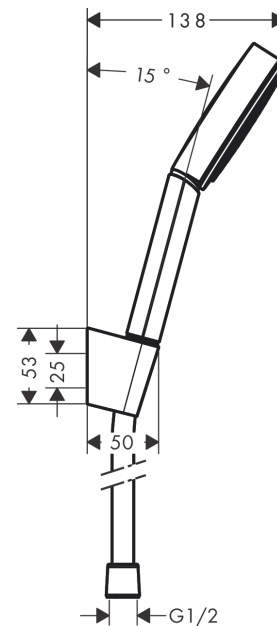

Pulsify S

Shower holder set 105 1jet with shower hose 125 cm

Surfaces: **Matt White** Article Number: **24301700**

Description

product features

- consists of: hand shower, shower holder, shower hose
- shower head size: 105 mm
- integrated support function
- spray type: PowderRain
- maximum flow rate at 3 bar: 13,5 l/min
- minimum flow pressure: 1 bar
- operating pressure: min. 1 bar/max. 6 bar
- pivot connector prevent hose from tangling
- wall supports of plastic
- rinseable sieve insert

Technology

Design awards

reddot winner 2021

Product image

Scale drawing

Flowchart