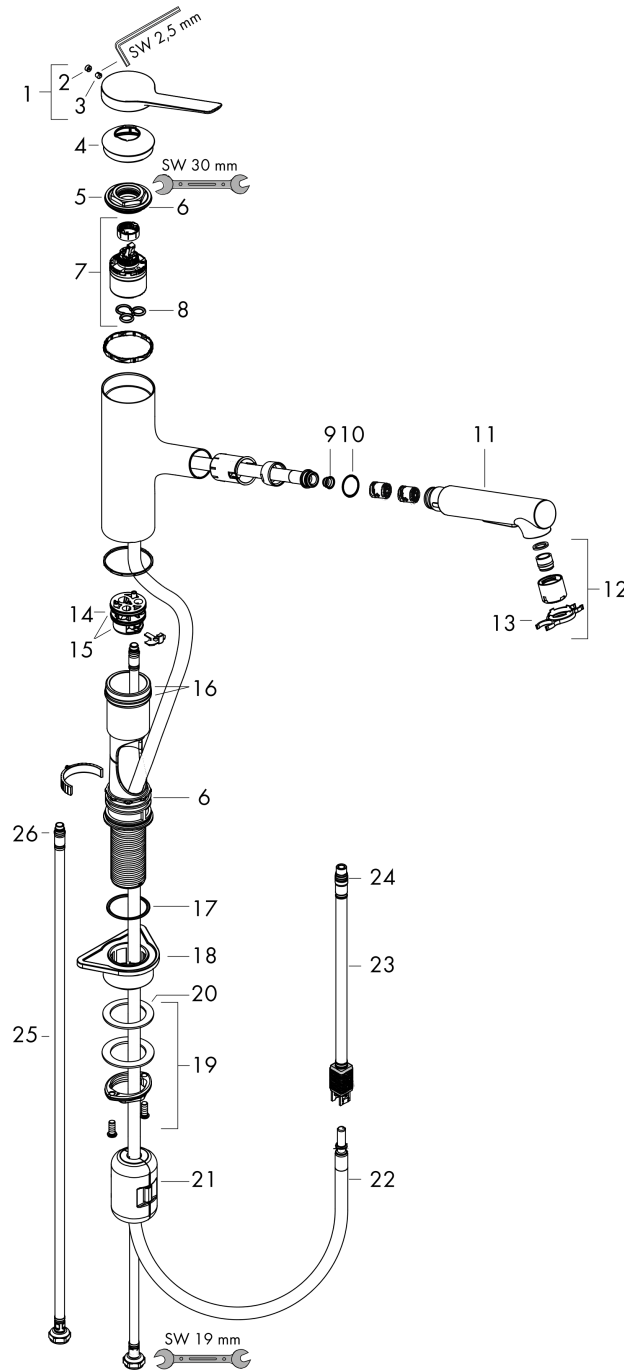

#### product features

- ComfortZone 150
- swivel range 150°
- laminar spray, shower spray
- lockable shower spray, spray returns through pressing spray diverter and spray returns automatically through handle closing
- quick connect hose
- connection dimension: DN15
- maximum flow rate at 3 bar: 8,2 l/min
- ceramic cartridge
- connection type: G 3/8 connections
- temperature limitation adjustable
- integrated non-return valve
- suitable for continuous flow water heaters
- extension length up to 50 cm

### Scale drawing

**Zesis M33**

**Single lever kitchen mixer 150, pull-out spray, 2jet**

Surfaces: **Chrome** Article Number: **74800000**

**Flowchart**

**Zesis M33**

**Single lever kitchen mixer 150, pull-out spray, 2jet**

Surfaces: **Chrome** Article Number: **74800000**

**Exploded Drawing**

Year of production: >12/21