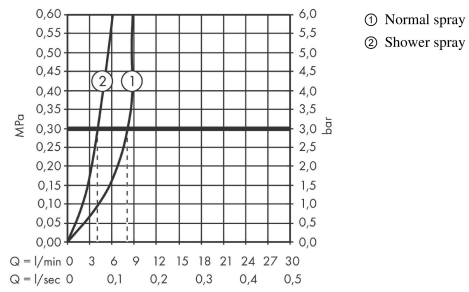

### Scale drawing

**Zesis M33**

**Single lever kitchen mixer 150, pull-out spray, 2jet**

Surfaces: **Chrome** Article Number: **74800000**

**Flowchart**

**Zesis M33**

**Single lever kitchen mixer 150, pull-out spray, 2jet**