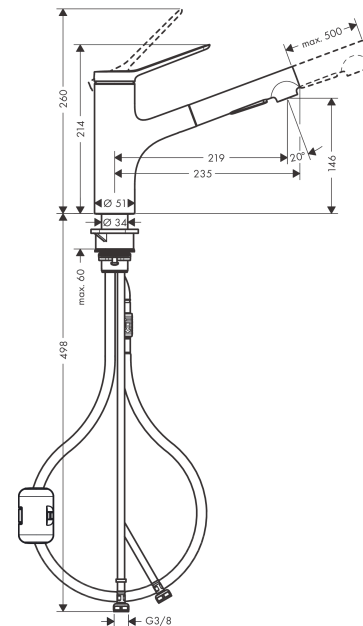

Scale drawing