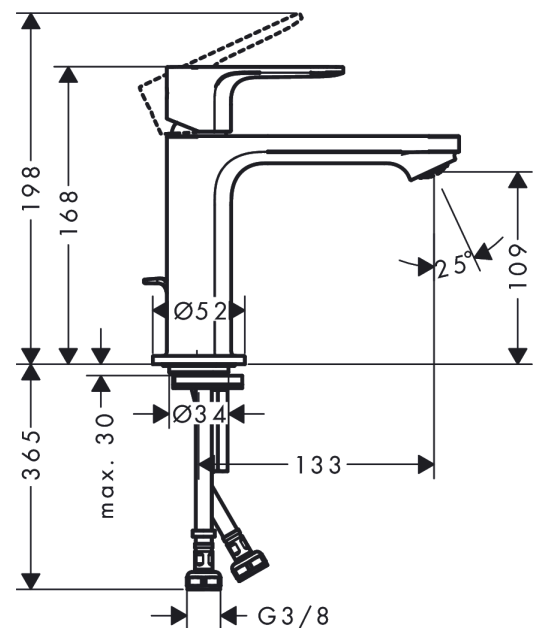

Rebris S

Single lever basin mixer 110 with pop-up waste set

Surfaces: **Chrome** Article Number: **72517000**

Description

product features

- consists of: single lever basin mixer, waste set
- ComfortZone 110
- projection: 133 mm
- spout height: 109 mm
- spray type: normal spray
- maximum flow rate at 3 bar: 5 l/min
- ceramic cartridge
- temperature limitation adjustable
- suitable for continuous flow water heaters
- pop-up waste set G 1¼
- material waste set: synthetic
- connection type: G ¾ connections
- connection dimension: DN15

Technology

Design awards

reddot winner 2022

Product image

Scale drawing

Rebris S

Single lever basin mixer 110 with pop-up waste set

Surfaces: **Chrome** Article Number: **72517000**

Flowchart

Rebris S
Single lever basin mixer 110 with pop-up waste set
 Surfaces: **Chrome** Article Number: **72517000**

Exploded Drawing

Year of production: >06/22

Rebris S

Single lever basin mixer 110 with pop-up waste set

Surfaces: **Chrome** Article Number: **72517000**

Spare part list

Year of production: >06/22

Pos.	Description	Article Number	Price	PU
1	handle	94642000	€ 44,63	1
2	hollow set screw M6x10 DIN 916	96029000	€ 3,21	1
3	screw cover	95704000	€ 3,21	1
4	flange	98863000	€ 44,63	1
5	nut	98864000	€ 35,94	1
6	O-ring 24x2	98388000	€ 3,21	1
7	O-ring 27x1,5	92527000	€ 11,31	1
8	O-ring 25x1,5	98146000	€ 3,21	1
9	cartridge, assy	95973001	€ 70,57	1
10	adapter for cartridge	98866000	€ 28,20	1
11	O-ring 23x2	98398000	€ 3,21	1
12	aerator M24x1 (5 l/min)	94364000	€ 8,45	1
13	seal Ø 42	98722000	€ 5,24	1
14	fixing set	96016000	€ 28,20	1
15	screw M8 x 68	97736000	€ 5,24	1
16	pull rod	96657000	€ 11,31	1
17	connection hose 450 mm M8x0,75 G3/8	97206000	€ 28,20	1
18	O-ring 6,6x1,6	93019000	€ 3,21	1
a	pop up waste	94139000	-	1