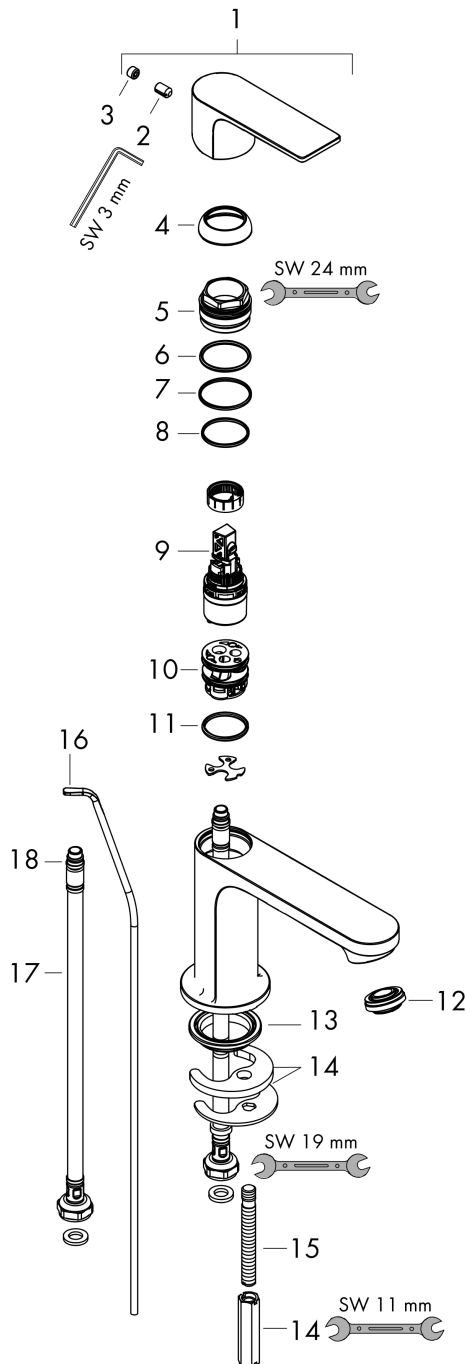

Rebris S

Single lever basin mixer 110 with pop-up waste set

Surfaces: **Chrome** Article Number: **72517000**

Description

product features

- consists of: single lever basin mixer, waste set
- ComfortZone 110
- projection: 133 mm
- spout height: 109 mm
- spray type: normal spray
- maximum flow rate at 3 bar: 5 l/min
- ceramic cartridge
- temperature limitation adjustable
- suitable for continuous flow water heaters
- pop-up waste set G 1¼
- material waste set: synthetic
- connection type: G ¾ connections
- connection dimension: DN15

Technology

Design awards

reddot winner 2022

Product image

Scale drawing

Rebris S

Single lever basin mixer 110 with pop-up waste set

Surfaces: **Chrome** Article Number: **72517000**

Flowchart

Rebris S
Single lever basin mixer 110 with pop-up waste set
 Surfaces: **Chrome** Article Number: **72517000**

Exploded Drawing

Year of production: >06/22

Rebris S

Single lever basin mixer 110 with pop-up waste set

Surfaces: **Chrome** Article Number: **72517000**

Spare part list

Year of production: >06/22

Pos.	Description	Article Number	Price	PU
1	handle	94642000	€ 44,63	1
2	hollow set screw M6x10 DIN 916	96029000	€ 3,21	1
3	screw cover	95704000	€ 3,21	1
4	flange	98863000	€ 44,63	1
5	nut	98864000	€ 35,94	1
6	O-ring 24x2	98388000	€ 3,21	1
7	O-ring 27x1,5	92527000	€ 11,31	1
8	O-ring 25x1,5	98146000	€ 3,21	1
9	cartridge, assy	95973001	€ 70,57	1
10	adapter for cartridge	98866000	€ 28,20	1
11	O-ring 23x2	98398000	€ 3,21	1
12	aerator M24x1 (5 l/min)	94364000	€ 8,45	1
13	seal Ø 42	98722000	€ 5,24	1
14	fixing set	96016000	€ 28,20	1
15	screw M8 x 68	97736000	€ 5,24	1
16	pull rod	96657000	€ 11,31	1
17	connection hose 450 mm M8x0,75 G3/8	97206000	€ 28,20	1
18	O-ring 6,6x1,6	93019000	€ 3,21	1
a	pop up waste	94139000	-	1