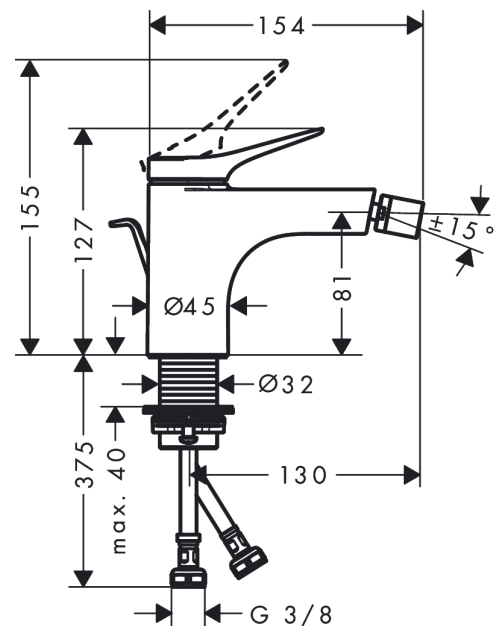

Vivenis

Single lever bidet mixer with pop-up waste set

Surfaces: **Chrome** Article Number: **75200000**

Description

product features

- consists of: single lever bidet mixer, waste set
- projection 130 mm
- ball-pivot joint
- spray type: laminar spray
- maximum flow rate at 3 bar: 7,5 l/min
- ceramic cartridge
- temperature limitation adjustable
- suitable for continuous flow water heaters
- pop-up waste set G 1¼
- material waste set: metal
- connection type: G ¾ connections
- connection dimension: DN15

Design awards

reddot winner 2021

GERMAN
DESIGN
AWARD
WINNER
2022

Certificates

Product image

Scale drawing

Flowchart

Vivenis
Single lever bidet mixer with pop-up waste set
 Surfaces: **Chrome** Article Number: **75200000**

Exploded Drawing

Year of production: >06/21

Vivenis

Single lever bidet mixer with pop-up waste set

Surfaces: **Chrome** Article Number: **75200000**

Spare part list

Year of production: >06/21

Pos.	Description	Article Number	Price	PU
1	handle	94277000	€ 57,12	1
2	screw cover	93735460	€ 8,45	1
3	escutcheon	94027000	€ 22,37	1
4	nut	93995000	€ 22,37	1
5	O-ring 35x1,5	92114000	€ 5,24	1
6	cartridge, assy	93897000	€ 70,57	1
7	seal	95008000	€ 8,45	1
8	O-ring 35x2	92604000	€ 5,24	1
9	adapter for cartridge	98750000	€ 11,31	1
10	O-Ring 30x2	98186000	€ 3,21	1
11	ball joint	97362000	€ 35,94	1
12	aerator laminar M16x1 (7 l/min)	97360000	€ 35,94	1
13	connection hose 450 mm M8x0,75 G3/8	97206000	€ 28,20	1
14	O-ring 6,6x1,6	93019000	€ 3,21	1
15	flat seal	98749000	€ 5,24	1
16	fixing set (Ø 32)	13961000	€ 22,37	1
17	lever collar	97548000	€ 3,21	1
18	pull rod	96657000	€ 11,31	1
a	pop up waste	94139000	-	1
b	fixation extension 35 mm	13898000	€ 70,57	1