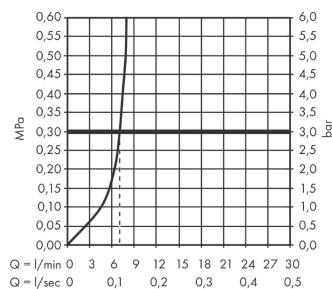

Vivenis

Single lever bidet mixer with pop-up waste set

Surfaces: **Chrome** Article Number: **75200000**

Description

product features

- consists of: single lever bidet mixer, waste set
- projection 130 mm
- ball-pivot joint
- spray type: laminar spray
- maximum flow rate at 3 bar: 7,5 l/min
- ceramic cartridge
- temperature limitation adjustable
- suitable for continuous flow water heaters
- pop-up waste set G 1¼
- material waste set: metal
- connection type: G ¾ connections
- connection dimension: DN15

Design awards

reddot winner 2021

GERMAN
DESIGN
AWARD
WINNER
2022

Certificates

Product image

Scale drawing

Flowchart