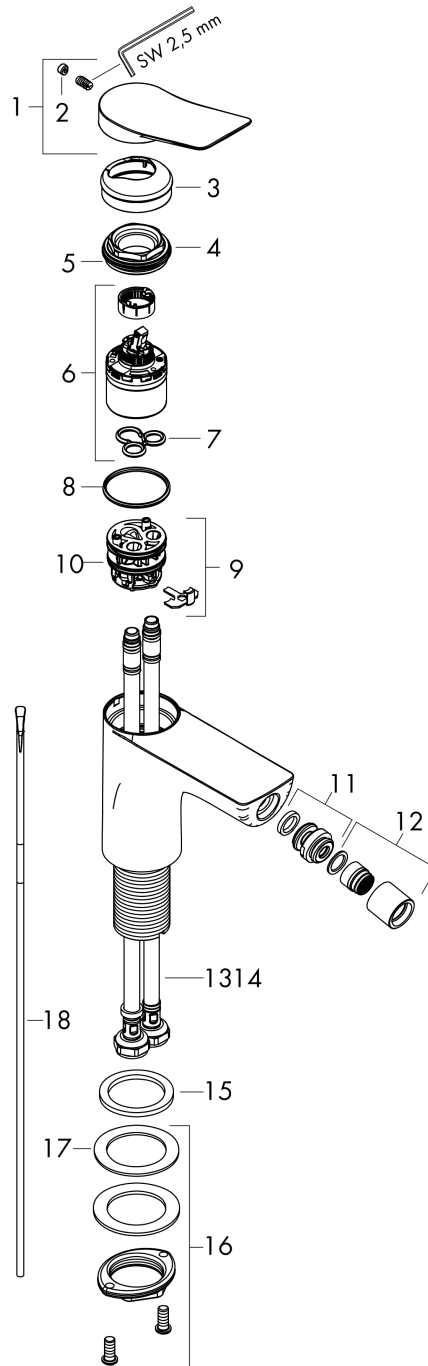

Vivenis

Single lever bidet mixer with pop-up waste set

Surfaces: **Chrome** Article Number: **75200000**

Description

product features

- consists of: single lever bidet mixer, waste set
- projection 130 mm
- ball-pivot joint
- spray type: laminar spray
- maximum flow rate at 3 bar: 7,5 l/min
- ceramic cartridge
- temperature limitation adjustable
- suitable for continuous flow water heaters
- pop-up waste set G 1¼
- material waste set: metal
- connection type: G ¾ connections
- connection dimension: DN15

Design awards

reddot winner 2021

GERMAN
DESIGN
AWARD
WINNER
2022

Certificates

Product image

Scale drawing

Flowchart

Vivenis
Single lever bidet mixer with pop-up waste set
 Surfaces: **Chrome** Article Number: **75200000**

Exploded Drawing

Year of production: >06/21

Vivenis

Single lever bidet mixer with pop-up waste set

Surfaces: **Chrome** Article Number: **75200000**

Spare part list

Year of production: >06/21

Pos.	Description	Article Number	Price	PU
1	handle	94277000	€ 57,12	1
2	screw cover	93735460	€ 8,45	1
3	escutcheon	94027000	€ 22,37	1
4	nut	93995000	€ 22,37	1
5	O-ring 35x1,5	92114000	€ 5,24	1
6	cartridge, assy	93897000	€ 70,57	1
7	seal	95008000	€ 8,45	1
8	O-ring 35x2	92604000	€ 5,24	1
9	adapter for cartridge	98750000	€ 11,31	1
10	O-Ring 30x2	98186000	€ 3,21	1
11	ball joint	97362000	€ 35,94	1
12	aerator laminar M16x1 (7 l/min)	97360000	€ 35,94	1
13	connection hose 450 mm M8x0,75 G3/8	97206000	€ 28,20	1
14	O-ring 6,6x1,6	93019000	€ 3,21	1
15	flat seal	98749000	€ 5,24	1
16	fixing set (Ø 32)	13961000	€ 22,37	1
17	lever collar	97548000	€ 3,21	1
18	pull rod	96657000	€ 11,31	1
a	pop up waste	94139000	-	1
b	fixation extension 35 mm	13898000	€ 70,57	1