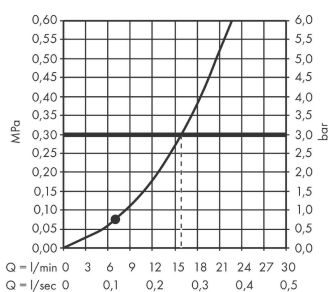

Croma E

Hand shower 110 1jet

Surfaces: **Polished Gold Optic** Article Number: **26814990**

Description

product features

- shower head size: 110 mm
- spray type: Rain
- easy cleanable plastic spray disc, spray disc surface: white
- maximum flow rate at 3 bar: 16 l/min
- minimum flow pressure: 1 bar
- with internal water conduction
- rinseable screen seal
- connection thread G 1/2
- connection dimension: DN15
- suitable for continuous flow water heaters

Technology

Product image

Scale drawing

Flowchart

The consumption was measured in combination with the appropriate fittings (thermostat/mixer/in-wall valve) to reflect actual application in practice.

Croma E
Hand shower 110 1jet
Surfaces: **Polished Gold Optic** Article Number: **26814990**