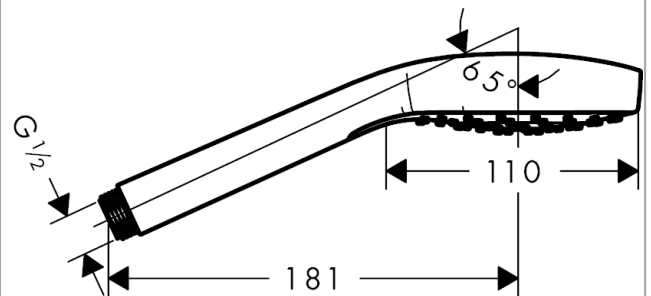

Croma E

Hand shower 110 1jet

Surfaces: **Polished Gold Optic** Article Number: **26814990**

Description

product features

- shower head size: 110 mm
- spray type: Rain
- easy cleanable plastic spray disc, spray disc surface: white
- maximum flow rate at 3 bar: 16 l/min
- minimum flow pressure: 1 bar
- with internal water conduction
- rinseable screen seal
- connection thread G 1/2
- connection dimension: DN15
- suitable for continuous flow water heaters

Technology

Product image

Scale drawing

Flowchart

The consumption was measured in combination with the appropriate fittings (thermostat/mixer/in-wall valve) to reflect actual application in practice.

Croma E
Hand shower 110 1jet
Surfaces: **Polished Gold Optic** Article Number: **26814990**