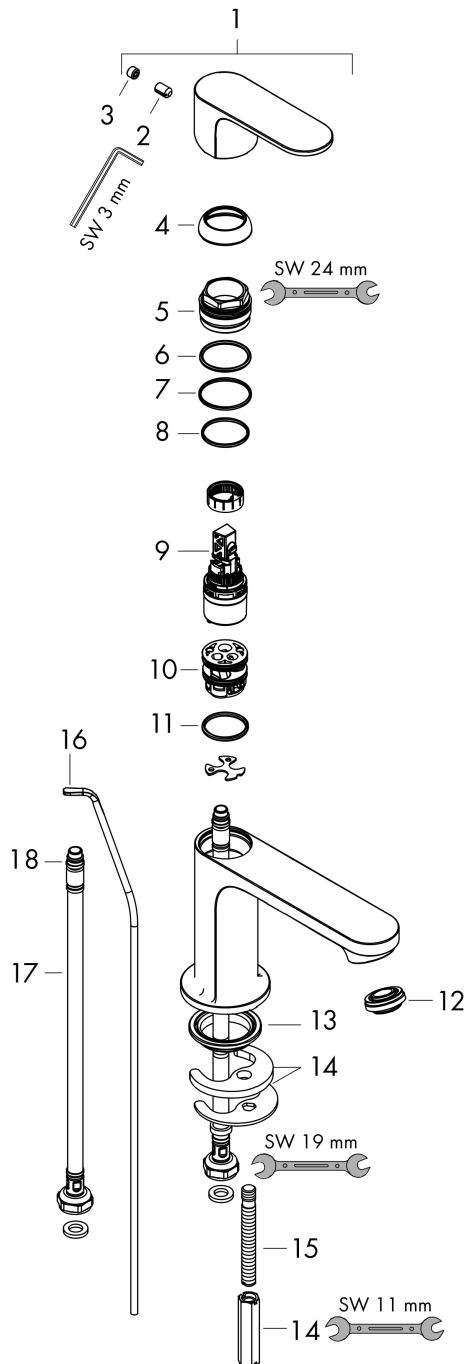

##### product features

- consists of: single lever basin mixer, waste set
- ComfortZone 80
- projection: 121 mm
- spout height: 84 mm
- spray type: normal spray
- maximum flow rate at 3 bar: 5 l/min
- ceramic cartridge
- temperature limitation adjustable
- suitable for continuous flow water heaters
- pop-up waste set G 1¼
- material waste set: synthetic
- connection type: G ¾ connections
- connection dimension: DN15
- cold water in middle position

#### Scale drawing

**Rebris S**  
**Single lever basin mixer 80 CoolStart with pop-up waste set**  
 Surfaces: **Matt Black** Article Number: **72513670**

**Flowchart**

**Rebris S**  
**Single lever basin mixer 80 CoolStart with pop-up waste set**  
 Surfaces: **Matt Black** Article Number: **72513670**

**Exploded Drawing**

Year of production: >06/22

### Spare part list

Year of production: >06/22

Pos.	Description	Article Number	Price	PU
1	handle	94644670	€ 67,00	1
2	hollow set screw M6x10 DIN 916	96029000	€ 3,21	1
3	screw cover	95704610	€ 4,88	1
4	flange	98863670	€ 67,00	1
5	nut	98864000	€ 35,94	1
6	O-ring 24x2	98388000	€ 3,21	1
7	O-ring 27x1,5	92527000	€ 11,31	1
8	O-ring 25x1,5	98146000	€ 3,21	1
9	cartridge, assy	95973001	€ 70,57	1
10	adapter for cartridge	95975000	€ 8,45	1
11	O-ring 23x2	98398000	€ 3,21	1
12	aerator M24x1 (5 l/min)	94364000	€ 8,45	1
13	seal Ø 42	98722000	€ 5,24	1
14	fixing set	96016000	€ 28,20	1
15	pull rod	96657670	€ 17,02	1
16	connection hose 450 mm M8x0,75 G3/8	97206000	€ 28,20	1
17	O-ring 6,6x1,6	93019000	€ 3,21	1
a	pop up waste	94139670	€ 150,65	1