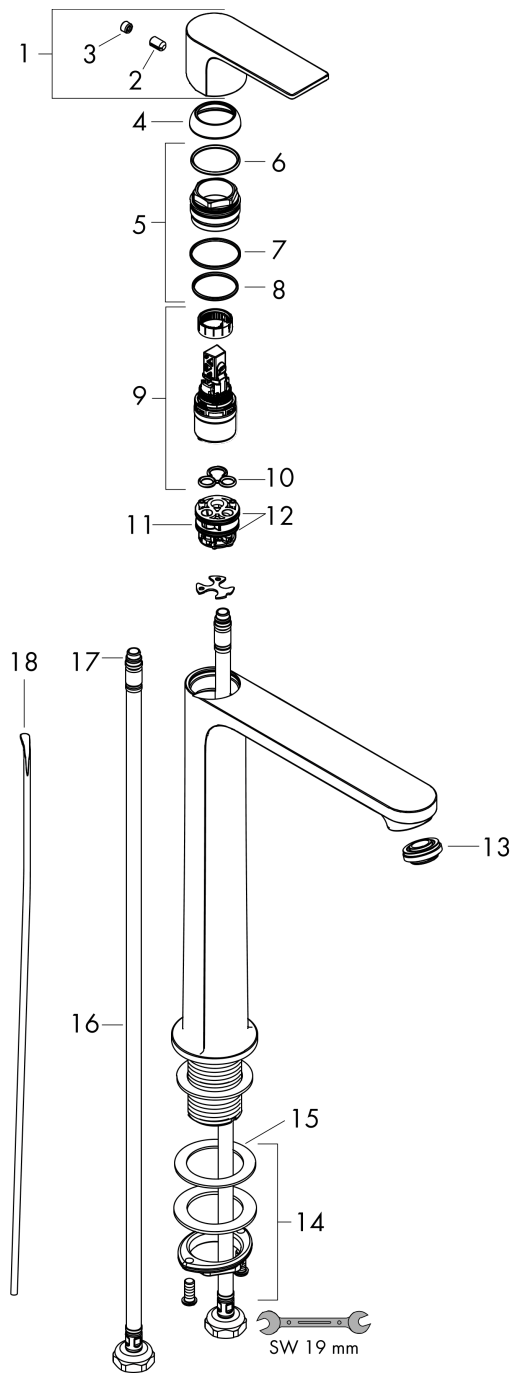

Rebris E

Single lever basin mixer 240 CoolStart for washbowls with pop-up waste set

Surfaces: **Matt Black** Article Number: **72581670**

Description

product features

- consists of: single lever basin mixer, waste set
- ComfortZone 240
- projection: 169 mm
- spout height: 242 mm
- spray type: normal spray
- maximum flow rate at 3 bar: 5 l/min
- ceramic cartridge
- temperature limitation adjustable
- suitable for continuous flow water heaters
- pop-up waste set G 1¼
- material waste set: synthetic
- connection type: G ¾ connections
- connection dimension: DN15
- cold water in middle position

Rebris E

Single lever basin mixer 240 CoolStart for washbowls with pop-up waste set

Surfaces: **Matt Black** Article Number: **72581670**

Exploded Drawing

Year of production: >06/22

Rebris E

Single lever basin mixer 240 CoolStart for washbowls with pop-up waste set

Surfaces: **Matt Black** Article Number: **72581670**

Spare part list

Year of production: >06/22

Pos.	Description	Article Number	Price	PU
1	handle	94643670	€ 67,00	1
2	hollow set screw M6x10 DIN 916	96029000	€ 3,21	1
3	screw cover	95704610	€ 4,88	1
4	flange	98863670	€ 67,00	1
5	nut	98864000	€ 35,94	1
6	O-ring 24x2	98388000	€ 3,21	1
7	O-ring 27x1,5	92527000	€ 11,31	1
8	O-ring 25x1,5	98146000	€ 3,21	1
9	cartridge, assy	95973001	€ 70,57	1
10	seal	98865000	€ 28,20	1
11	adapter for cartridge	98866000	€ 28,20	1
12	O-ring 23x2	98398000	€ 3,21	1
13	aerator M24x1 (5 l/min)	94364000	€ 8,45	1
14	fixing set (Ø 32)	13961000	€ 22,37	1
15	lever collar	97548000	€ 3,21	1
16	connection hose 600 mm M8x0,75 G3/8	96556000	€ 22,37	1
17	O-ring 6,6x1,6	93019000	€ 3,21	1
18	pull rod	96657670	€ 17,02	1
a	pop up waste	94139670	€ 150,65	1
b	fixation extension 35 mm	13898000	€ 70,57	1
c	lever arm 340mm (ball-Ø12mm)	96324000	€ 22,37	1