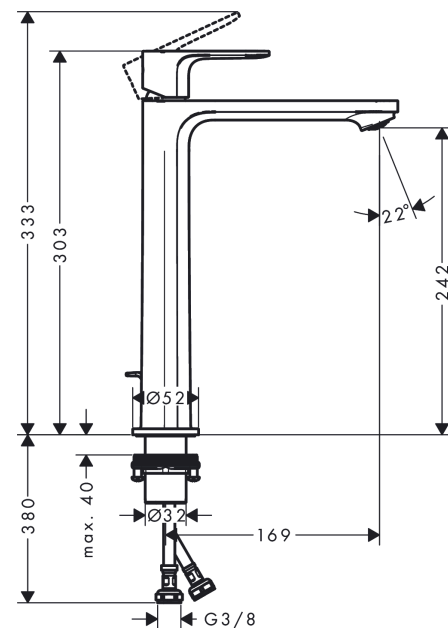

Scale drawing