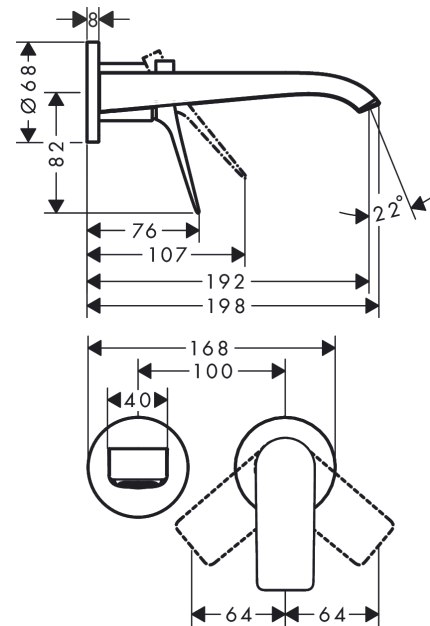

Scale drawing