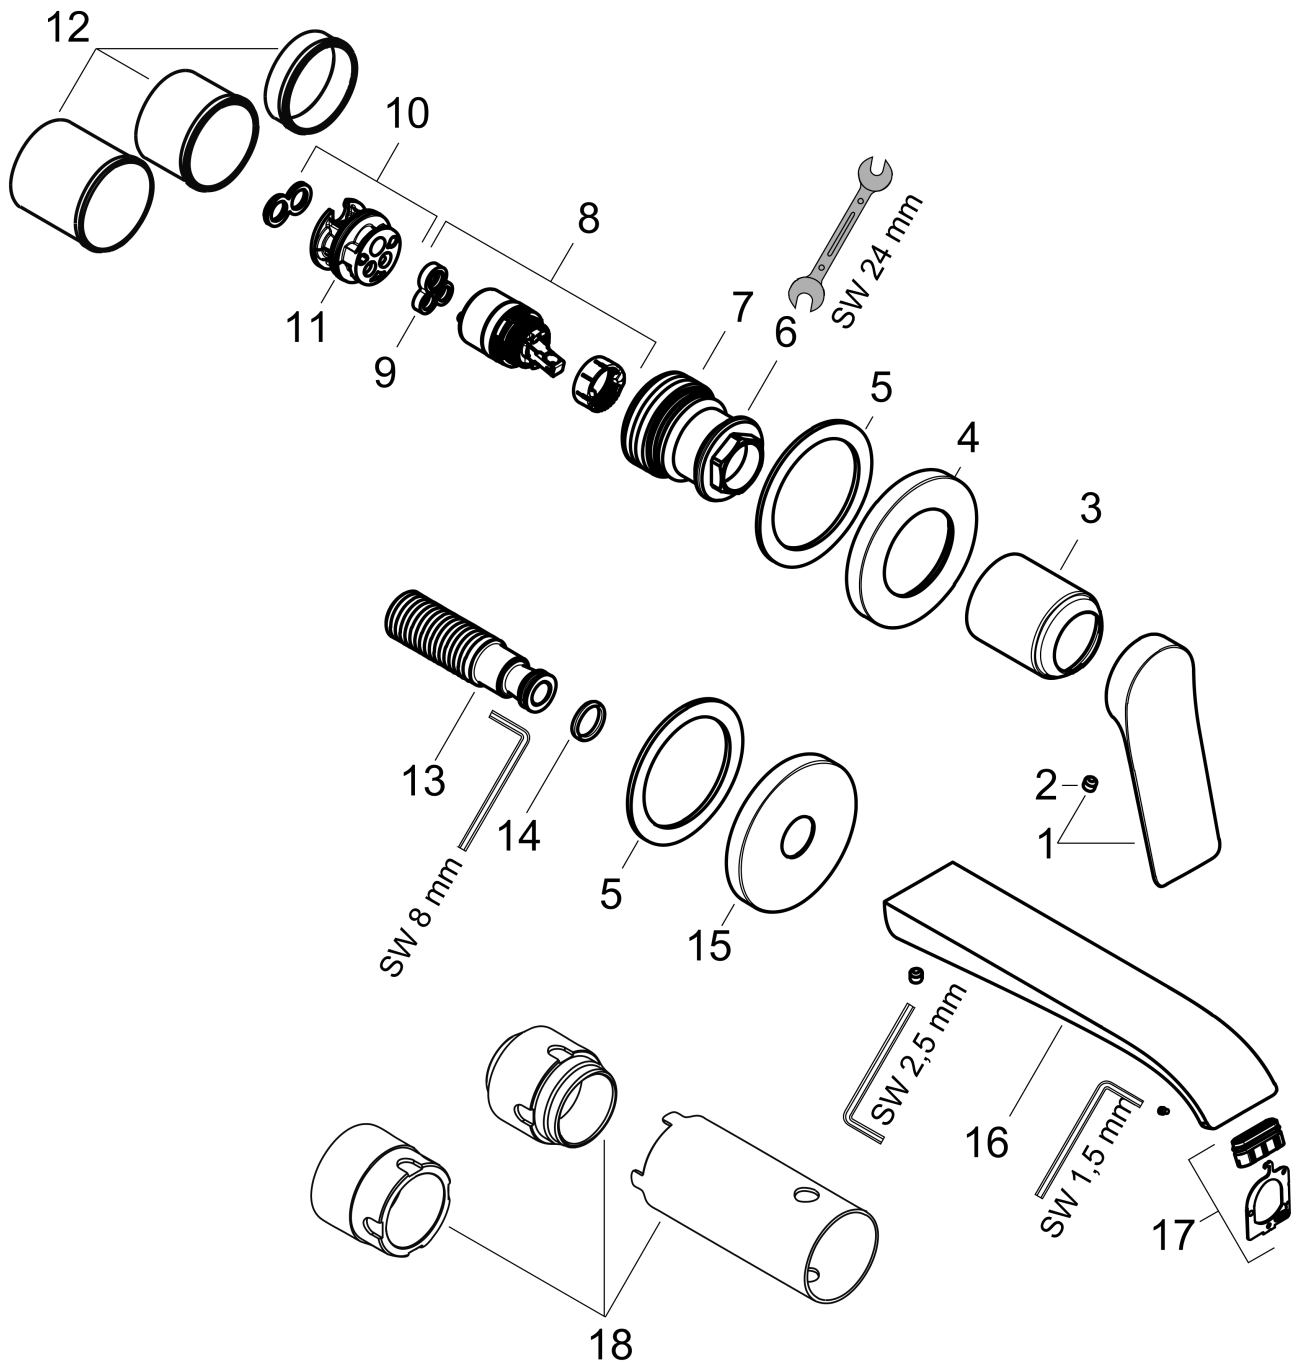

Vivenis

Single lever basin mixer for concealed installation wall-mounted with spout 19,2 cm

Surfaces: **Matt Black** Article Number: **75050670**

Description

product features

- consists of: single lever basin mixer for concealed installation wall-mounted, waste set
- projection: 192 mm
- spray type: WaterfallStream
- maximum flow rate at 3 bar: 5 l/min
- ceramic cartridge
- temperature limitation adjustable
- suitable for continuous flow water heaters
- non-closing waste set
- material waste set: metal
- connection type: basic set
- connection dimension: DN15
- handle can be positioned on the right or left, depends on the basic set installation

Single lever basin mixer for concealed installation wall-mounted with spout 19,2 cm

Surfaces: **Matt Black** Article Number: **75050670**

Flowchart

Vivenis

Single lever basin mixer for concealed installation wall-mounted with spout 19,2 cm

Surfaces: **Matt Black** Article Number: **75050670**

Exploded Drawing

Year of production: >06/21

Vivenis**Single lever basin mixer for concealed installation wall-mounted with spout 19,2 cm**Surfaces: **Matt Black** Article Number: **75050670****Spare part list**

Year of production: >06/21

Pos.	Description	Article Number	Price	PU
1	handle	94276670	€ 67,00	1
2	hollow set screw M5x5	98446000	€ 3,21	1
3	sleeve	93989670	€ 42,36	1
4	escutcheon for handle	93988670	€ 85,68	1
5	washer	97600000	€ 11,31	1
6	nut	94752000	€ 28,20	1
7	O-Ring 32x2	98193000	€ 3,21	1
8	cartridge, assy	93760000	€ 86,16	1
9	seal	93383000	€ 11,31	1
10	adapter for cartridge	95634000	€ 11,31	1
11	O-ring 26x2	98147000	€ 3,21	1
12	fixing set	97971000	€ 35,94	1
13	connecting thread G½	95626000	€ 44,63	1
14	O-ring 13x2	98128000	€ 3,21	1
15	escutcheon for spout	93987670	€ 105,91	1
16	spout cpl.	94274670	€ 187,43	1
17	spray former	94275000	€ 35,94	1
18	extension set 25 mm for 13622180	31971000	-	1
a	base body	13622180	-	1
b	adapter for exchanged connections	93819000	€ 162,08	1
c	waste	50001670	-	1