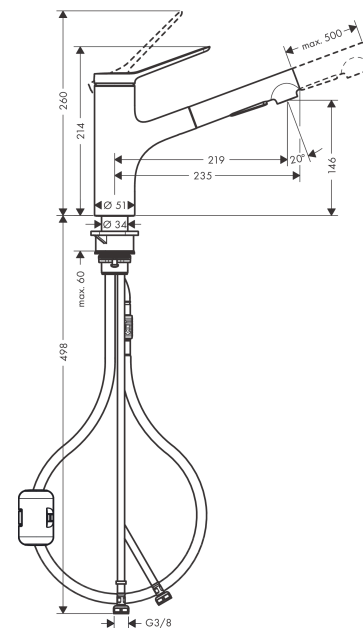

Zesis M33

Single lever kitchen mixer 150, pull-out spray, 2jet

Surfaces: **Stainless Steel Finish** Article Number: **74800800**

Description

product features

- ComfortZone 150
- swivel range 150°
- laminar spray, shower spray
- lockable shower spray, spray returns through pressing spray diverter and spray returns automatically through handle closing
- quick connect hose
- connection dimension: DN15
- maximum flow rate at 3 bar: 8,2 l/min
- ceramic cartridge
- connection type: G 3/8 connections
- temperature limitation adjustable
- integrated non-return valve
- suitable for continuous flow water heaters
- extension length up to 50 cm

Technology

Design awards

Certificates

Product image

Scale drawing

Zesis M33

Single lever kitchen mixer 150, pull-out spray, 2jet

Surfaces: **Stainless Steel Finish** Article Number: **74800800**