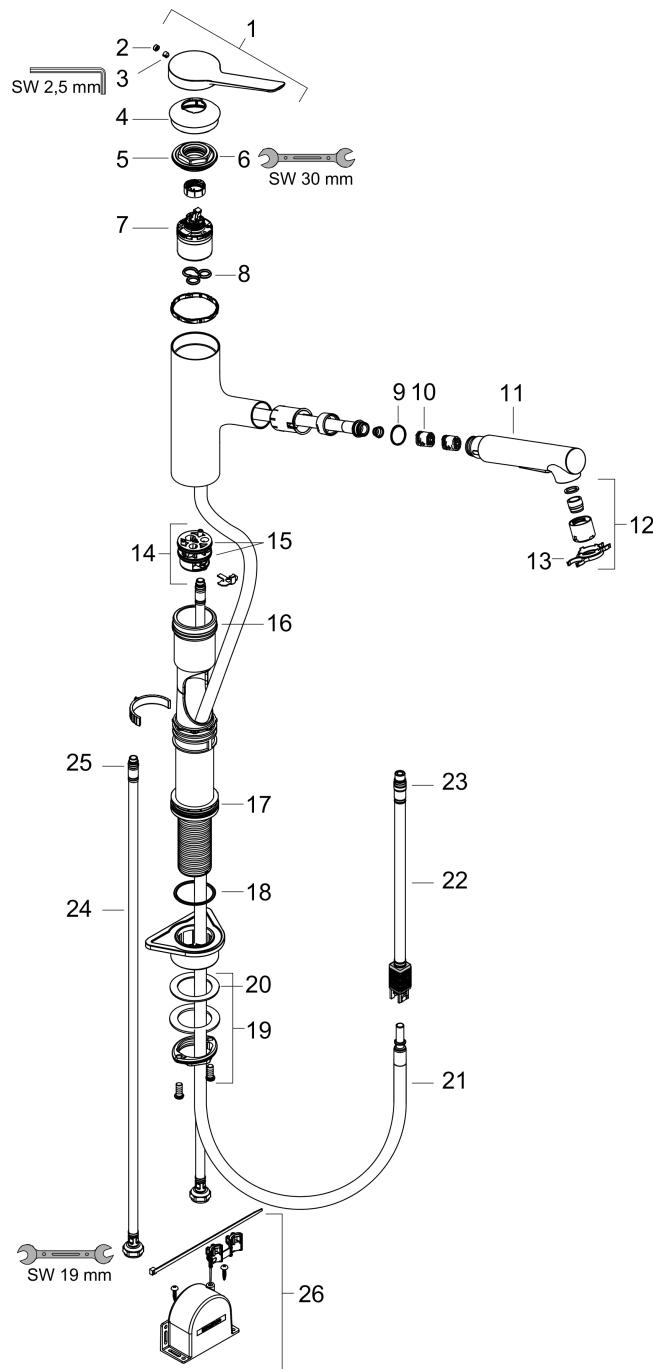

#### product features

- ComfortZone 150
- swivel range 150°
- laminar spray, shower spray
- lockable shower spray, spray returns through pressing spray diverter and spray returns automatically through handle closing
- quick connect hose
- connection dimension: DN15
- maximum flow rate at 3 bar: 8,2 l/min
- ceramic cartridge
- connection type: G 3/8 connections
- temperature limitation adjustable
- integrated non-return valve
- suitable for continuous flow water heaters
- sBox lite for a smooth, flexible and safe hose guidance in the cabinet
- extension length up to 50 cm

### Scale drawing

**Zesis M33**

**Single lever kitchen mixer 150, pull-out spray, 2jet, sBox lite**

Surfaces: **Chrome** Article Number: **74803000**

**Flowchart**

**Zesis M33**

**Single lever kitchen mixer 150, pull-out spray, 2jet, sBox lite**

Surfaces: **Chrome** Article Number: **74803000**

**Exploded Drawing**

Year of production: >01/22

### Spare part list

Year of production: >01/22

Pos.	Description	Article Number	Price	PU
1	handle	94390000	€ 44,63	1
2	screw cover	93735610	€ 8,45	1
3	hollow set screw M5x5	98446000	€ 3,21	1
4	flange	94388000	€ 8,45	1
5	nut	94389000	€ 35,94	1
6	O-ring 41x2	98212000	€ 3,21	1
7	cartridge, assy	93895000	€ 70,57	1
8	seal	95008000	€ 8,45	1
9	filter	97735000	€ 3,21	1
10	O-ring 18x1,5	98231000	€ 3,21	1
11	handspray	94395000	€ 70,57	1
12	aerator laminar M22x1 (15 l/min)	95909000	€ 44,63	1
13	service tool	95910000	€ 8,45	1
14	adapter for cartridge	95911000	€ 18,33	1
15	O-Ring 30x2	98186000	€ 3,21	1
16	O-ring 37x2	92115000	€ 3,21	1
17	O-Ring 36x2,5	98190000	€ 3,21	1
18	support	97523000	€ 5,24	1
19	fixing set (Ø 34)	95049000	€ 13,92	1
20	lever collar	97548000	€ 3,21	1
21	hose 1,25 m	95506000	€ 70,57	1
22	connection hose 600 mm	92264000	€ 35,94	1
23	O-ring 7x1,5	98422000	€ 3,21	1
24	connection hose 600 mm M8x0,75 G3/8	96510000	€ 22,37	1
25	O-ring 6,6x1,6	93019000	€ 3,21	1
26	sBox lite	94402000	€ 86,16	1