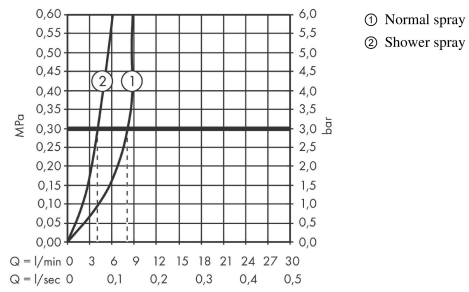

### Scale drawing

**Zesis M33**

**Single lever kitchen mixer 150, pull-out spray, 2jet, sBox lite**

Surfaces: **Chrome** Article Number: **74803000**

**Flowchart**

**Zesis M33**

**Single lever kitchen mixer 150, pull-out spray, 2jet, sBox lite**