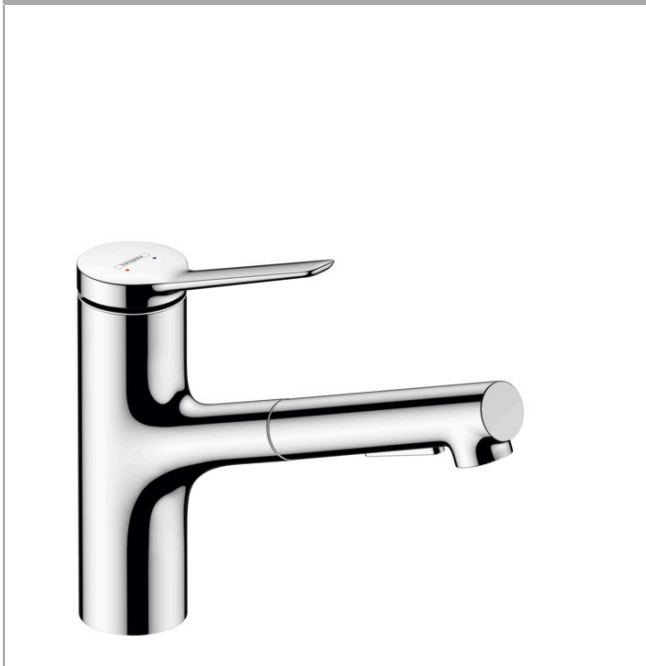

Zesis M33

Single lever kitchen mixer 150, pull-out spray, 2jet, sBox lite

Surfaces: **Chrome** Article Number: **74803000**

Description

product features

- ComfortZone 150
- swivel range 150°
- laminar spray, shower spray
- lockable shower spray, spray returns through pressing spray diverter and spray returns automatically through handle closing
- quick connect hose
- connection dimension: DN15
- maximum flow rate at 3 bar: 8,2 l/min
- ceramic cartridge
- connection type: G 3/8 connections
- temperature limitation adjustable
- integrated non-return valve
- suitable for continuous flow water heaters
- sBox lite for a smooth, flexible and safe hose guidance in the cabinet
- extension length up to 50 cm

Technology

Design awards

Certificates

Product image