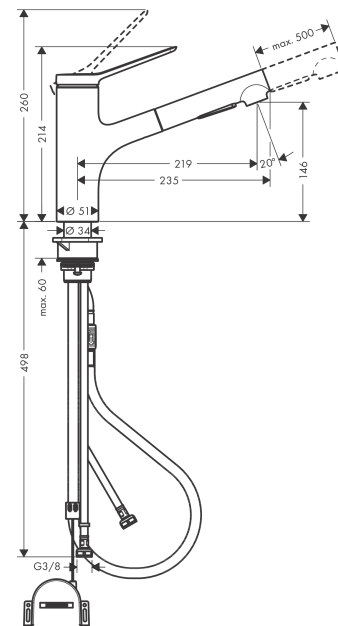

Scale drawing