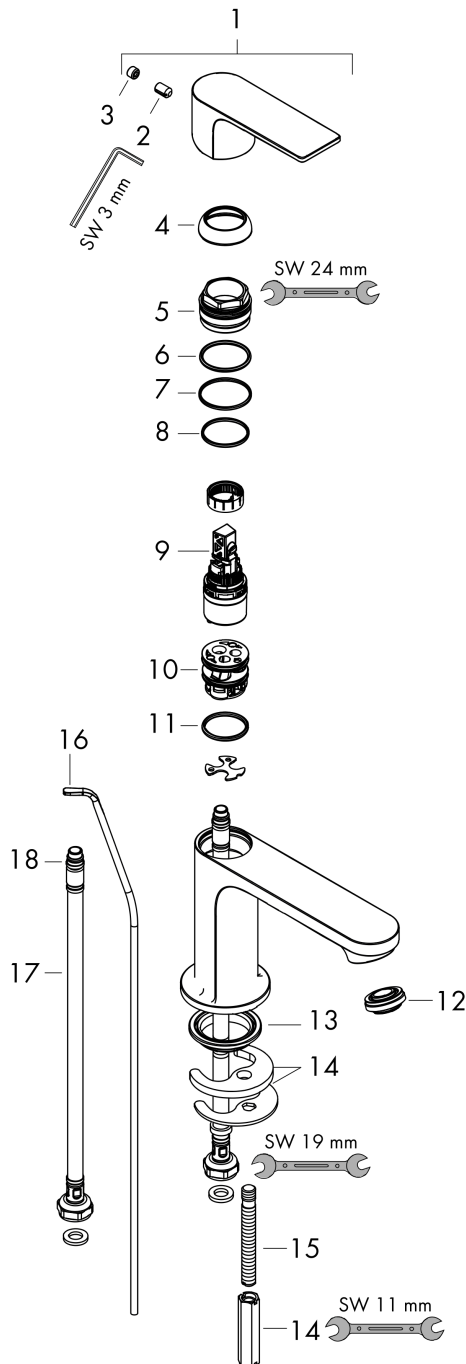

##### product features

- consists of: single lever basin mixer, waste set
- ComfortZone 80
- projection: 121 mm
- spout height: 84 mm
- spray type: normal spray
- maximum flow rate at 3 bar: 5 l/min
- ceramic cartridge
- temperature limitation adjustable
- suitable for continuous flow water heaters
- pop-up waste set G 1¼
- material waste set: synthetic
- connection type: G ¾ connections
- connection dimension: DN15
- cold water in middle position

#### Scale drawing

**Rebris E**  
**Single lever basin mixer 80 CoolStart with pop-up waste set**  
 Surfaces: **Matt Black** Article Number: **72553670**

**Flowchart**

**Rebris E**  
**Single lever basin mixer 80 CoolStart with pop-up waste set**  
 Surfaces: **Matt Black** Article Number: **72553670**

**Exploded Drawing**

Year of production: >06/22

**Rebris E****Single lever basin mixer 80 CoolStart with pop-up waste set**Surfaces: **Matt Black** Article Number: **72553670****Spare part list**

Year of production: &gt;06/22

Pos.	Description	Article Number	Price	PU
1	handle	94645670	€ 67,00	1
2	hollow set screw M6x10 DIN 916	96029000	€ 3,21	1
3	screw cover	95704610	€ 4,88	1
4	flange	98863670	€ 67,00	1
5	nut	98864000	€ 35,94	1
6	O-ring 24x2	98388000	€ 3,21	1
7	O-ring 27x1,5	92527000	€ 11,31	1
8	O-ring 25x1,5	98146000	€ 3,21	1
9	cartridge, assy	95973001	€ 70,57	1
10	adapter for cartridge	95975000	€ 8,45	1
11	O-ring 23x2	98398000	€ 3,21	1
12	aerator M24x1 (5 l/min)	94364000	€ 8,45	1
13	seal Ø 42	98722000	€ 5,24	1
14	fixing set	96016000	€ 28,20	1
15	screw M8 x 68	97736000	€ 5,24	1
16	pull rod	96657670	€ 17,02	1
17	connection hose 450 mm M8x0,75 G3/8	97206000	€ 28,20	1
18	O-ring 6,6x1,6	93019000	€ 3,21	1
a	pop up waste	94139670	€ 150,65	1