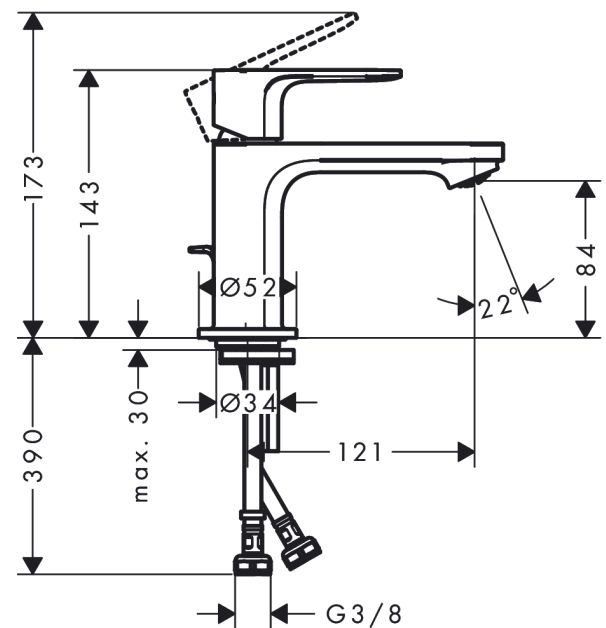

Scale drawing