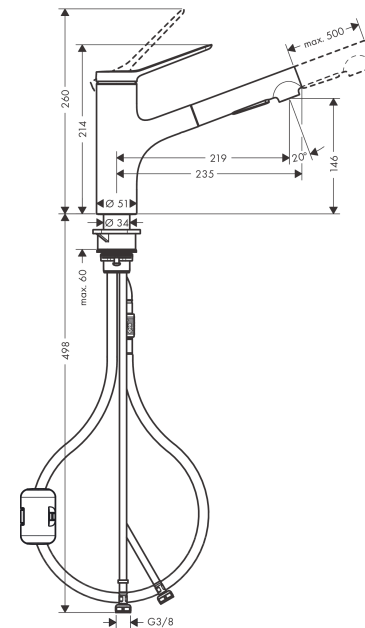

#### product features

- ComfortZone 150
- swivel range 150°
- laminar spray, shower spray
- lockable shower spray, spray returns through pressing spray diverter and spray returns automatically through handle closing
- quick connect hose
- connection dimension: DN15
- maximum flow rate at 3 bar: 4,6 l/min
- ceramic cartridge
- connection type: G 3/8 connections
- temperature limitation adjustable
- integrated non-return valve
- suitable for continuous flow water heaters
- flow rate limited to maximum 6 l/min
- extension length up to 50 cm

### Scale drawing

**Zesis M33**

**Single lever kitchen mixer 150, Eco, pull-out spray, 2jet**

Surfaces: **Chrome** Article Number: **74810000**

**Flowchart**