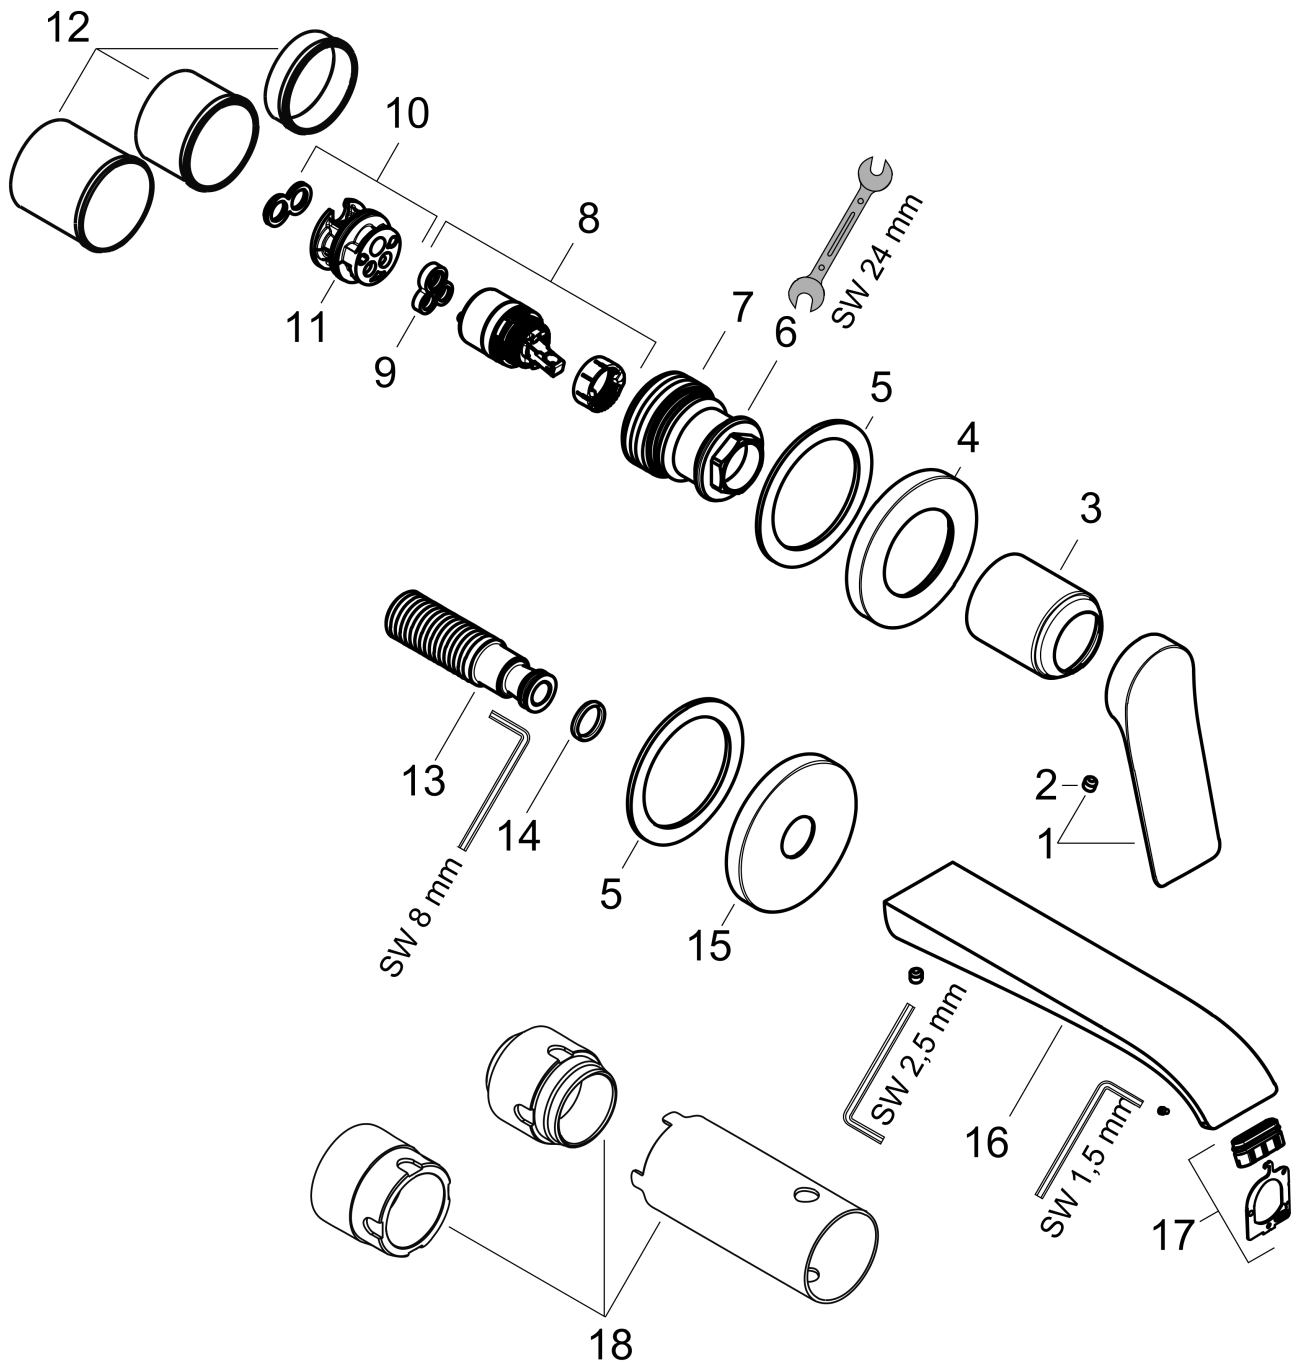

Vivenis

Single lever basin mixer for concealed installation wall-mounted with spout 19,2 cm

Surfaces: **Chrome** Article Number: **75050000**

Description

product features

- consists of: single lever basin mixer for concealed installation wall-mounted, waste set
- projection: 192 mm
- spray type: WaterfallStream
- maximum flow rate at 3 bar: 5 l/min
- ceramic cartridge
- temperature limitation adjustable
- suitable for continuous flow water heaters
- non-closing waste set
- material waste set: metal
- connection type: basic set
- connection dimension: DN15
- handle can be positioned on the right or left, depends on the basic set installation

Single lever basin mixer for concealed installation wall-mounted with spout 19,2 cm

Surfaces: **Chrome** Article Number: **75050000**

Flowchart

Vivenis

Single lever basin mixer for concealed installation wall-mounted with spout 19,2 cm

Surfaces: **Chrome** Article Number: **75050000**

Exploded Drawing

Year of production: >06/21

Vivenis**Single lever basin mixer for concealed installation wall-mounted with spout 19,2 cm**Surfaces: **Chrome** Article Number: **75050000****Spare part list**

Year of production: >06/21

Pos.	Description	Article Number	Price	PU
1	handle	94276000	€ 44,63	1
2	hollow set screw M5x5	98446000	€ 3,21	1
3	sleeve	93989000	€ 28,20	1
4	escutcheon for handle	93988000	€ 57,12	1
5	washer	97600000	€ 11,31	1
6	nut	93141000	€ 35,94	1
7	O-Ring 32x2	98193000	€ 3,21	1
8	cartridge, assy	93760000	€ 86,16	1
9	seal	93383000	€ 11,31	1
10	adapter for cartridge	95634000	€ 11,31	1
11	O-ring 26x2	98147000	€ 3,21	1
12	fixing set	97971000	€ 35,94	1
13	connecting thread G½	95626000	€ 44,63	1
14	O-ring 13x2	98128000	€ 3,21	1
15	escutcheon for spout	93987000	€ 70,57	1
16	spout cpl.	94274000	€ 124,95	1
17	spray former	94275000	€ 35,94	1
18	extension set 25 mm for 13622180	31971000	-	1
a	base body	13622180	-	1
b	adapter for exchanged connections	93819000	€ 162,08	1
c	waste	50001000	-	1