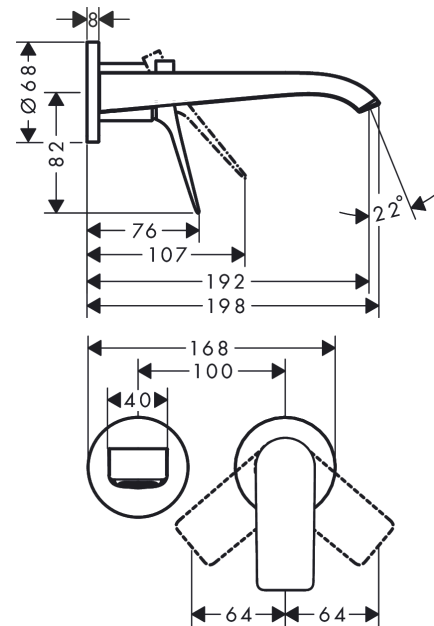

Scale drawing