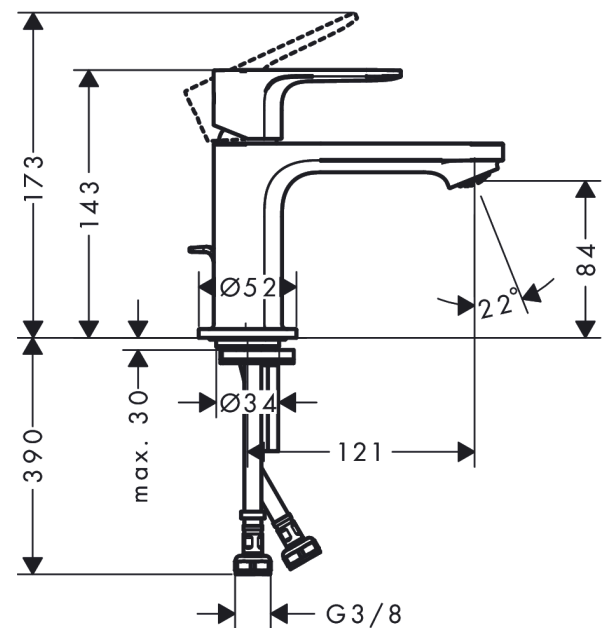

Rebris S

Single lever basin mixer 80 CoolStart with metal pop-up waste set

Surfaces: **Chrome** Article Number: **72584000**

Description

product features

- consists of: single lever basin mixer, waste set
- ComfortZone 80
- projection: 121 mm
- spout height: 84 mm
- spray type: normal spray
- maximum flow rate at 3 bar: 5 l/min
- ceramic cartridge
- temperature limitation adjustable
- suitable for continuous flow water heaters
- pop-up waste set G 1¼
- material waste set: metal
- connection type: G ¾ connections
- connection dimension: DN15
- cold water in middle position

Technology

Design awards

Product image

Scale drawing

Rebris S

Single lever basin mixer 80 CoolStart with metal pop-up waste set

Surfaces: **Chrome** Article Number: **72584000**

Flowchart

Rebris S

Single lever basin mixer 80 CoolStart with metal pop-up waste set

Surfaces: **Chrome** Article Number: **72584000**

Spare part list

Year of production: >06/22

Pos.	Description	Article Number	Price	PU
1	handle	94644000	€ 44,63	1
2	hollow set screw M6x10 DIN 916	96029000	€ 3,21	1
3	screw cover	95704000	€ 3,21	1
4	flange	98863000	€ 44,63	1
5	nut	98864000	€ 35,94	1
6	O-ring 24x2	98388000	€ 3,21	1
7	O-ring 27x1,5	92527000	€ 11,31	1
8	O-ring 25x1,5	98146000	€ 3,21	1
9	cartridge, assy	95973001	€ 70,57	1
10	adapter for cartridge	95975000	€ 8,45	1
11	O-ring 23x2	98398000	€ 3,21	1
12	aerator M24x1 (5 l/min)	94364000	€ 8,45	1
13	seal Ø 42	98722000	€ 5,24	1
14	fixing set	96016000	€ 28,20	1
15	screw M8 x 68	97736000	€ 5,24	1
16	pull rod	96657000	€ 11,31	1
17	connection hose 450 mm M8x0,75 G3/8	97206000	€ 28,20	1
18	O-ring 6,6x1,6	93019000	€ 3,21	1
a	pop up waste	94139000	-	1