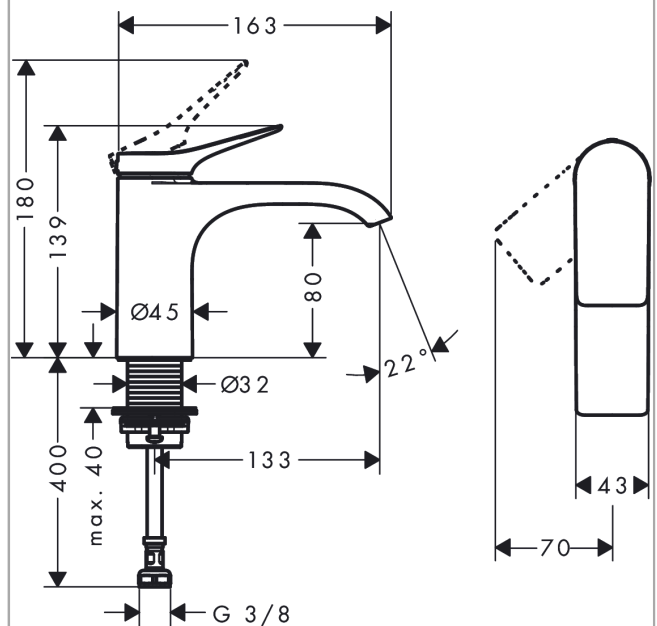

#### product features

- ComfortZone 80
- projection: 133 mm
- spout height: 94 mm
- spray type: WaterfallStream
- maximum flow rate at 3 bar: 5 l/min
- ceramic cartridge
- for cold water connection
- connection type: G 3/8 connections
- connection dimension: DN15

### Scale drawing

### Flowchart

**Vivenis**

**Pillar tap 80 with lever handle for cold water or pre-adjusted water without waste set**

Surfaces: **Chrome** Article Number: **75013000**

**Exploded Drawing**

Year of production: >06/21

**Vivenis****Pillar tap 80 with lever handle for cold water or pre-adjusted water without waste set**Surfaces: **Chrome** Article Number: **75013000****Spare part list**

Year of production: &gt;06/21

Pos.	Description	Article Number	Price	PU
1	handle	94288000	€ 44,63	1
2	screw cover	93735460	€ 8,45	1
3	escutcheon	94027000	€ 22,37	1
4	nut	93995000	€ 22,37	1
5	O-ring 35x1,5	92114000	€ 5,24	1
6	cartridge, assy	93897000	€ 70,57	1
7	seal	95008000	€ 8,45	1
8	O-ring 35x2	92604000	€ 5,24	1
9	adapter for cartridge	95966000	€ 70,57	1
10	O-Ring 30x2	98186000	€ 3,21	1
11	spray former	94275000	€ 35,94	1
12	connection hose 450 mm M8x0,75 G3/8	97206000	€ 28,20	1
13	O-ring 6,6x1,6	93019000	€ 3,21	1
14	flat seal	98749000	€ 5,24	1
15	fixing set (Ø 32)	13961000	€ 22,37	1
16	lever collar	97548000	€ 3,21	1
a	fixation extension 35 mm	13898000	€ 70,57	1