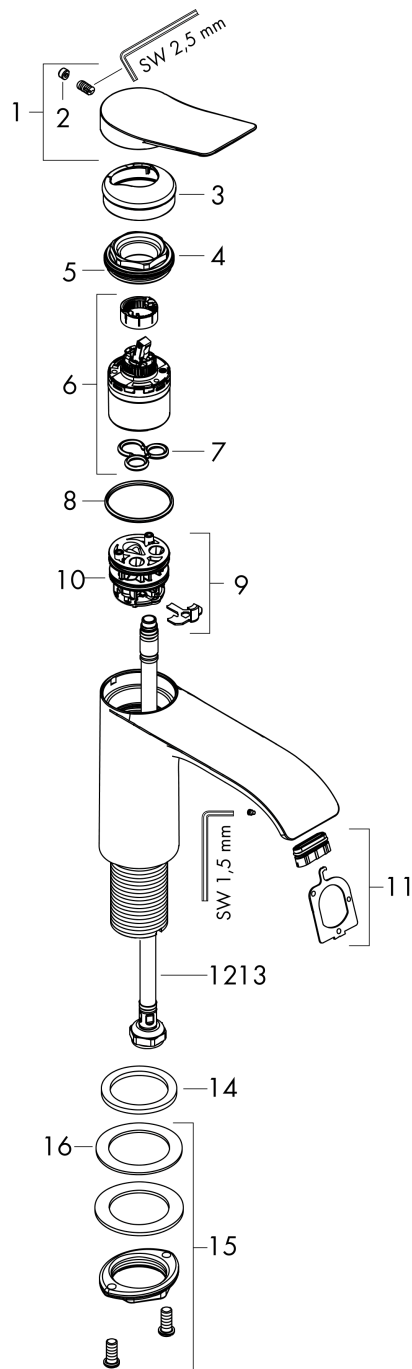

#### product features

- ComfortZone 80
- projection: 133 mm
- spout height: 94 mm
- spray type: WaterfallStream
- maximum flow rate at 3 bar: 5 l/min
- ceramic cartridge
- for cold water connection
- connection type: G 3/8 connections
- connection dimension: DN15

### Scale drawing

### Flowchart

**Vivenis**

**Pillar tap 80 with lever handle for cold water or pre-adjusted water without waste set**

Surfaces: **Chrome** Article Number: **75013000**

**Exploded Drawing**

Year of production: >06/21

**Vivenis****Pillar tap 80 with lever handle for cold water or pre-adjusted water without waste set**Surfaces: **Chrome** Article Number: **75013000****Spare part list**

Year of production: &gt;06/21

Pos.	Description	Article Number	Price	PU
1	handle	94288000	€ 44,63	1
2	screw cover	93735460	€ 8,45	1
3	escutcheon	94027000	€ 22,37	1
4	nut	93995000	€ 22,37	1
5	O-ring 35x1,5	92114000	€ 5,24	1
6	cartridge, assy	93897000	€ 70,57	1
7	seal	95008000	€ 8,45	1
8	O-ring 35x2	92604000	€ 5,24	1
9	adapter for cartridge	95966000	€ 70,57	1
10	O-Ring 30x2	98186000	€ 3,21	1
11	spray former	94275000	€ 35,94	1
12	connection hose 450 mm M8x0,75 G3/8	97206000	€ 28,20	1
13	O-ring 6,6x1,6	93019000	€ 3,21	1
14	flat seal	98749000	€ 5,24	1
15	fixing set (Ø 32)	13961000	€ 22,37	1
16	lever collar	97548000	€ 3,21	1
a	fixation extension 35 mm	13898000	€ 70,57	1