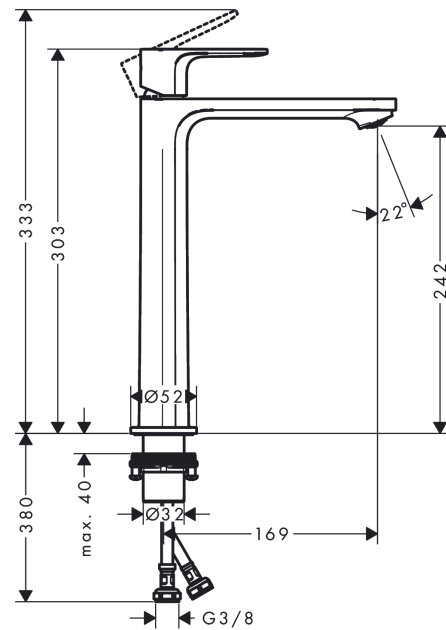

#### product features

- ComfortZone 240
- projection: 169 mm
- spout height: 242 mm
- spray type: normal spray
- maximum flow rate at 3 bar: 5 l/min
- ceramic cartridge
- temperature limitation adjustable
- suitable for continuous flow water heaters
- connection type: G 3/8 connections
- connection dimension: DN15
- cold water in middle position

### Scale drawing

### Spare part list

Year of production: >06/22

Pos.	Description	Article Number	Price	PU
1	handle	94642000	€ 44,63	1
2	screw cover	95704000	€ 3,21	1
3	hollow set screw M6x10 DIN 916	96029000	€ 3,21	1
4	flange	98863000	€ 44,63	1
5	nut	98864000	€ 35,94	1
6	O-ring 24x2	98388000	€ 3,21	1
7	O-ring 27x1,5	92527000	€ 11,31	1
8	O-ring 25x1,5	98146000	€ 3,21	1
9	cartridge, assy	95973001	€ 70,57	1
10	seal	98865000	€ 28,20	1
11	adapter for cartridge	98866000	€ 28,20	1
12	O-ring 23x2	98398000	€ 3,21	1
13	aerator M24x1 (5 l/min)	94364000	€ 8,45	1
14	fixing set (Ø 32)	13961000	€ 22,37	1
15	lever collar	97548000	€ 3,21	1
16	connection hose 600 mm M8x0,75 G3/8	96556000	€ 22,37	1
17	O-ring 6,6x1,6	93019000	€ 3,21	1
a	fixation extension 35 mm	13898000	€ 70,57	1