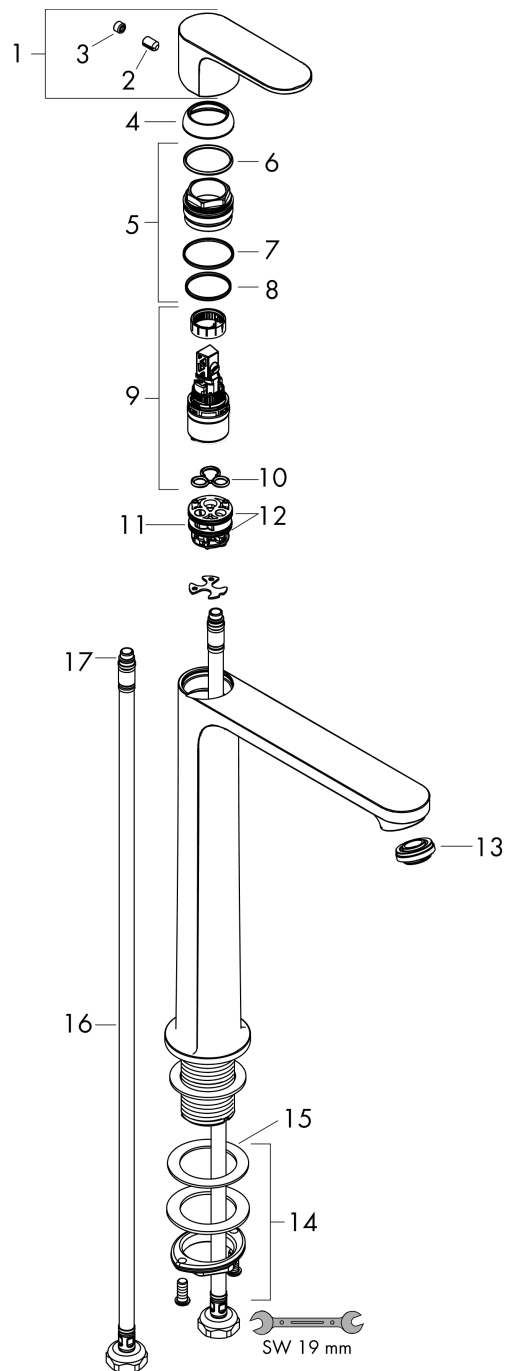

#### product features

- ComfortZone 240
- projection: 169 mm
- spout height: 242 mm
- spray type: normal spray
- maximum flow rate at 3 bar: 5 l/min
- ceramic cartridge
- temperature limitation adjustable
- suitable for continuous flow water heaters
- connection type: G 3/8 connections
- connection dimension: DN15
- cold water in middle position

### Scale drawing

### Flowchart

**Rebris S**

**Single lever basin mixer 240 CoolStart for washbowls without waste set**

Surfaces: **Chrome** Article Number: **72582000**

**Exploded Drawing**

Year of production: >06/22

### Spare part list

Year of production: >06/22

Pos.	Description	Article Number	Price	PU
1	handle	94642000	€ 44,63	1
2	screw cover	95704000	€ 3,21	1
3	hollow set screw M6x10 DIN 916	96029000	€ 3,21	1
4	flange	98863000	€ 44,63	1
5	nut	98864000	€ 35,94	1
6	O-ring 24x2	98388000	€ 3,21	1
7	O-ring 27x1,5	92527000	€ 11,31	1
8	O-ring 25x1,5	98146000	€ 3,21	1
9	cartridge, assy	95973001	€ 70,57	1
10	seal	98865000	€ 28,20	1
11	adapter for cartridge	98866000	€ 28,20	1
12	O-ring 23x2	98398000	€ 3,21	1
13	aerator M24x1 (5 l/min)	94364000	€ 8,45	1
14	fixing set (Ø 32)	13961000	€ 22,37	1
15	lever collar	97548000	€ 3,21	1
16	connection hose 600 mm M8x0,75 G3/8	96556000	€ 22,37	1
17	O-ring 6,6x1,6	93019000	€ 3,21	1
a	fixation extension 35 mm	13898000	€ 70,57	1