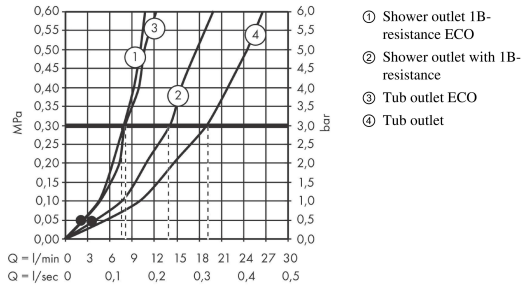

Rebris E
Single lever bath and shower mixer Monotrou with 2 flow rates
 Surfaces: **Chrome** Article Number: **72437000**

Description

product features

- 2 functions
- projection: 140 mm
- spray type mixer: normal spray
- maximum flow rate at 3 bar: 18,7 l/min
- flow rate for bath spout at 3 bar: 18,7 l/min
- flow rate of hand shower at 3 bar: 13,6 l/min
- ceramic cartridge with Eco handle position for 2 flow rates
- temperature limitation adjustable
- diverter with automatic resetting
- protected against backflow, according to DIN EN 1717
- connection dimension: DN15
- connection type: G 3/8 connections
- min. operating pressure: 1 bar
- max. operating pressure: 10 bar

Technology

Design awards

reddot winner 2022

Certificates

Product image

Scale drawing

Rebris E

Single lever bath and shower mixer Monotrou with 2 flow rates

Surfaces: **Chrome** Article Number: **72437000**

Flowchart

Rebris E
Single lever bath and shower mixer Monotrou with 2 flow rates
 Surfaces: **Chrome** Article Number: **72437000**

Exploded Drawing

Year of production: >06/22