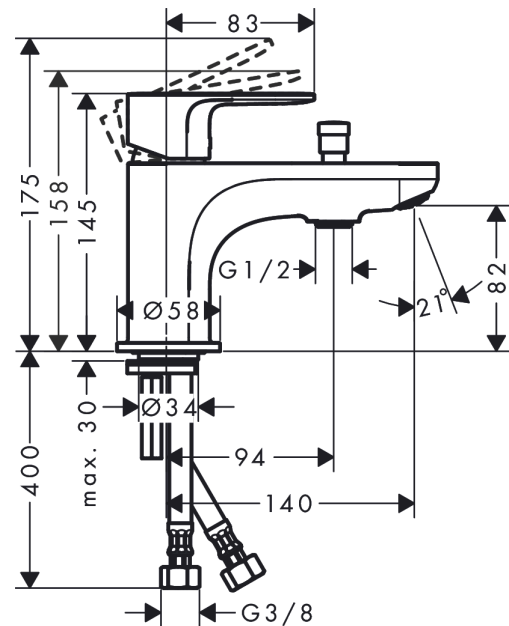

Rebris E
Single lever bath and shower mixer Monotrou with 2 flow rates
 Surfaces: **Chrome** Article Number: **72437000**

Description

product features

- 2 functions
- projection: 140 mm
- spray type mixer: normal spray
- maximum flow rate at 3 bar: 18,7 l/min
- flow rate for bath spout at 3 bar: 18,7 l/min
- flow rate of hand shower at 3 bar: 13,6 l/min
- ceramic cartridge with Eco handle position for 2 flow rates
- temperature limitation adjustable
- diverter with automatic resetting
- protected against backflow, according to DIN EN 1717
- connection dimension: DN15
- connection type: G 3/8 connections
- min. operating pressure: 1 bar
- max. operating pressure: 10 bar

Technology

Design awards

reddot winner 2022

Certificates

Product image

Scale drawing

Rebris E

Single lever bath and shower mixer Monotrou with 2 flow rates

Surfaces: **Chrome** Article Number: **72437000**

Flowchart

Rebris E
Single lever bath and shower mixer Monotrou with 2 flow rates
 Surfaces: **Chrome** Article Number: **72437000**

Exploded Drawing

Year of production: >06/22