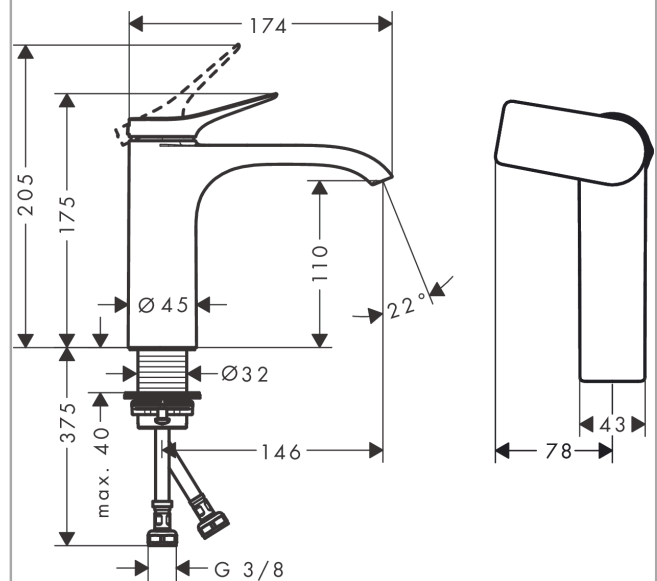

##### product features

- ComfortZone 110
- projection: 146 mm
- spout height: 110 mm
- spray type: WaterfallStream
- maximum flow rate at 3 bar: 5 l/min
- ceramic cartridge
- temperature limitation adjustable
- suitable for continuous flow water heaters
- connection type: G 3/8 connections
- connection dimension: DN15
- cold water in middle position

#### Product image

#### Scale drawing

Surfaces: **Matt Black** Article Number: **75024670**

**Spare part list**

Year of production: >10/21

Pos.	Description	Article Number	Price	PU
1	handle	94603670	€ 67,00	1
2	screw cover	93735610	€ 8,45	1
3	escutcheon	94027670	€ 33,56	1
4	nut	93995000	€ 22,37	1
5	O-ring 35x1,5	92114000	€ 5,24	1
6	cartridge, assy	93897000	€ 70,57	1
7	seal	95008000	€ 8,45	1
8	adapter for cartridge	98324000	€ 13,92	1
9	O-ring 35x2	92604000	€ 5,24	1
10	spray former	94275000	€ 35,94	1
11	connection hose 450 mm M8x0,75 G3/8	97206000	€ 28,20	1
12	O-ring 6,6x1,6	93019000	€ 3,21	1
13	flat seal	98749000	€ 5,24	1
14	fixing set (Ø 32)	13961000	€ 22,37	1
15	lever collar	97548000	€ 3,21	1
a	fixation extension 35 mm	13898000	€ 70,57	1