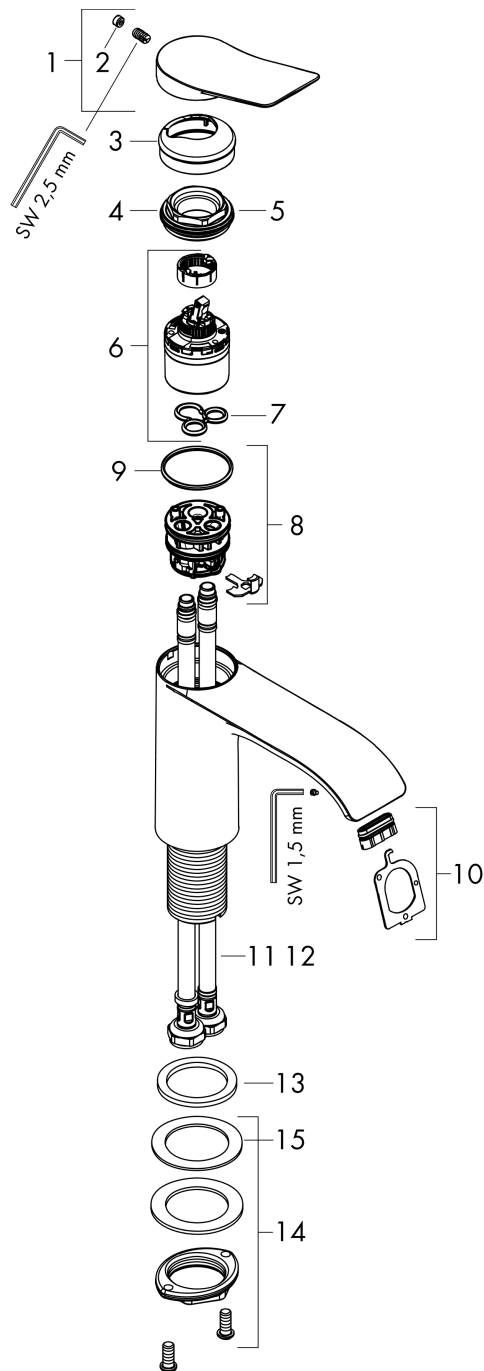

##### product features

- ComfortZone 110
- projection: 146 mm
- spout height: 110 mm
- spray type: WaterfallStream
- maximum flow rate at 3 bar: 5 l/min
- ceramic cartridge
- temperature limitation adjustable
- suitable for continuous flow water heaters
- connection type: G 3/8 connections
- connection dimension: DN15
- cold water in middle position

#### Scale drawing

#### Flowchart

**Vivenis**  
**Single lever basin mixer 110 CoolStart without waste set**  
 Surfaces: **Matt Black** Article Number: **75024670**

Exploded Drawing

Year of production: >10/21

**Vivenis**

**Single lever basin mixer 110 CoolStart without waste set**

Surfaces: **Matt Black** Article Number: **75024670**

**Spare part list**

Year of production: >10/21

Pos.	Description	Article Number	Price	PU
1	handle	94603670	€ 67,00	1
2	screw cover	93735610	€ 8,45	1
3	escutcheon	94027670	€ 33,56	1
4	nut	93995000	€ 22,37	1
5	O-ring 35x1,5	92114000	€ 5,24	1
6	cartridge, assy	93897000	€ 70,57	1
7	seal	95008000	€ 8,45	1
8	adapter for cartridge	98324000	€ 13,92	1
9	O-ring 35x2	92604000	€ 5,24	1
10	spray former	94275000	€ 35,94	1
11	connection hose 450 mm M8x0,75 G3/8	97206000	€ 28,20	1
12	O-ring 6,6x1,6	93019000	€ 3,21	1
13	flat seal	98749000	€ 5,24	1
14	fixing set (Ø 32)	13961000	€ 22,37	1
15	lever collar	97548000	€ 3,21	1
a	fixation extension 35 mm	13898000	€ 70,57	1