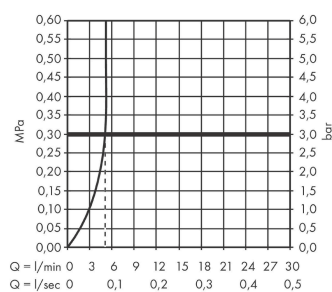

Vivenis

Single lever basin mixer 110 CoolStart without waste set

Surfaces: **Matt Black** Article Number: **75024670**

Description

product features

- ComfortZone 110
- projection: 146 mm
- spout height: 110 mm
- spray type: WaterfallStream
- maximum flow rate at 3 bar: 5 l/min
- ceramic cartridge
- temperature limitation adjustable
- suitable for continuous flow water heaters
- connection type: G 3/8 connections
- connection dimension: DN15
- cold water in middle position

Technology

Design awards

reddot winner 2021

Product image

Scale drawing

Flowchart