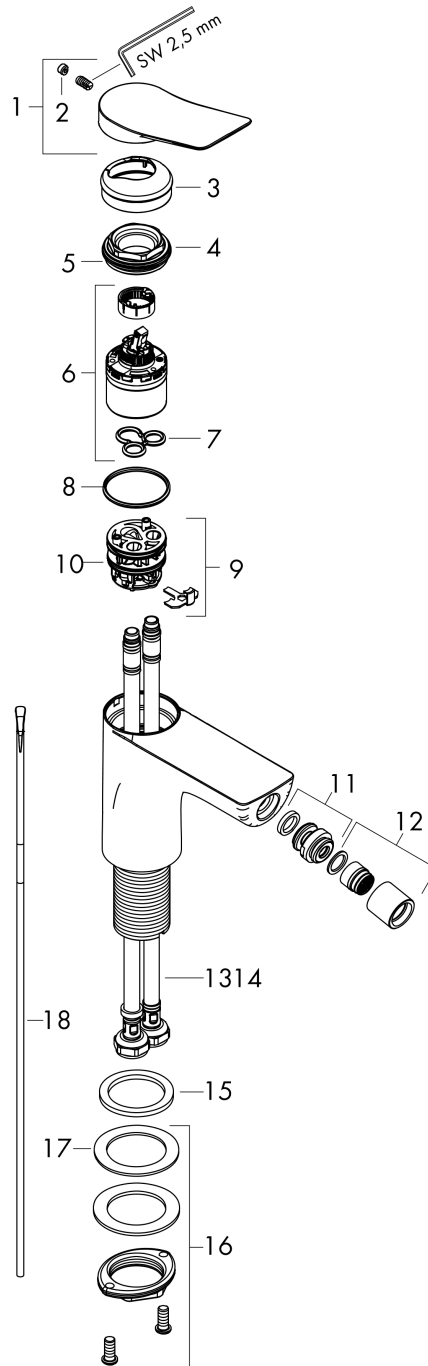

##### product features

- consists of: single lever bidet mixer, waste set
- projection 130 mm
- ball-pivot joint
- spray type: laminar spray
- maximum flow rate at 3 bar: 7,5 l/min
- ceramic cartridge
- temperature limitation adjustable
- suitable for continuous flow water heaters
- pop-up waste set G 1¼
- material waste set: metal
- connection type: G ¾ connections
- connection dimension: DN15

#### Scale drawing

#### Flowchart

**Vivenis**

**Single lever bidet mixer with pop-up waste set**

Surfaces: **Matt Black** Article Number: **75200670**

**Exploded Drawing**

Year of production: >06/21

#### Spare part list

Year of production: >06/21

Pos.	Description	Article Number	Price	PU
1	handle	94277670	€ 85,68	1
2	screw cover	93735610	€ 8,45	1
3	escutcheon	94027670	€ 33,56	1
4	nut	93995000	€ 22,37	1
5	O-ring 35x1,5	92114000	€ 5,24	1
6	cartridge, assy	93897000	€ 70,57	1
7	seal	95008000	€ 8,45	1
8	O-ring 35x2	92604000	€ 5,24	1
9	adapter for cartridge	98750000	€ 11,31	1
10	O-Ring 30x2	98186000	€ 3,21	1
11	ball joint	97362670	€ 53,91	1
12	aerator laminar M16x1 (7 l/min)	97360670	€ 53,91	1
13	connection hose 450 mm M8x0,75 G3/8	97206000	€ 28,20	1
14	O-ring 6,6x1,6	93019000	€ 3,21	1
15	flat seal	98749000	€ 5,24	1
16	fixing set (Ø 32)	13961000	€ 22,37	1
17	lever collar	97548000	€ 3,21	1
18	pull rod	96657000	€ 11,31	1
a	pop up waste	94139670	€ 150,65	1
b	fixation extension 35 mm	13898000	€ 70,57	1