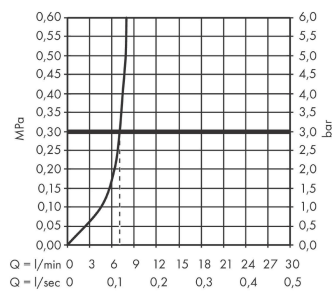

Vivenis

Single lever bidet mixer with pop-up waste set

Surfaces: **Matt Black** Article Number: **75200670**

Description

product features

- consists of: single lever bidet mixer, waste set
- projection 130 mm
- ball-pivot joint
- spray type: laminar spray
- maximum flow rate at 3 bar: 7,5 l/min
- ceramic cartridge
- temperature limitation adjustable
- suitable for continuous flow water heaters
- pop-up waste set G 1¼
- material waste set: metal
- connection type: G ¾ connections
- connection dimension: DN15

Design awards

reddot winner 2021

GERMAN
DESIGN
AWARD
WINNER
2022

Certificates

Product image

Scale drawing

Flowchart