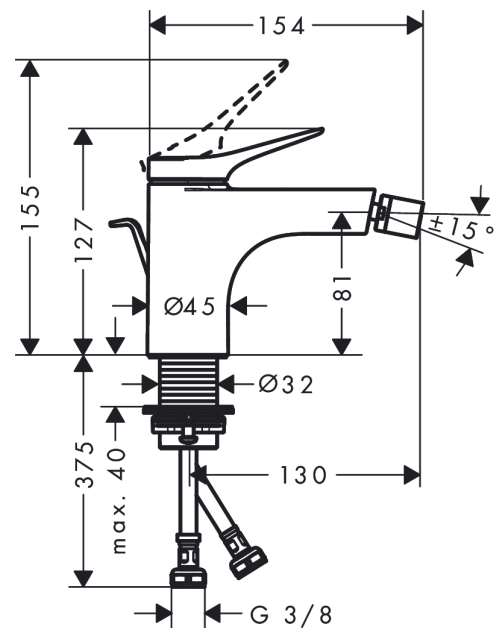

##### product features

- consists of: single lever bidet mixer, waste set
- projection 130 mm
- ball-pivot joint
- spray type: laminar spray
- maximum flow rate at 3 bar: 7,5 l/min
- ceramic cartridge
- temperature limitation adjustable
- suitable for continuous flow water heaters
- pop-up waste set G 1¼
- material waste set: metal
- connection type: G ¾ connections
- connection dimension: DN15

#### Scale drawing

#### Spare part list

Year of production: >06/21

Pos.	Description	Article Number	Price	PU
1	handle	94277670	€ 85,68	1
2	screw cover	93735610	€ 8,45	1
3	escutcheon	94027670	€ 33,56	1
4	nut	93995000	€ 22,37	1
5	O-ring 35x1,5	92114000	€ 5,24	1
6	cartridge, assy	93897000	€ 70,57	1
7	seal	95008000	€ 8,45	1
8	O-ring 35x2	92604000	€ 5,24	1
9	adapter for cartridge	98750000	€ 11,31	1
10	O-Ring 30x2	98186000	€ 3,21	1
11	ball joint	97362670	€ 53,91	1
12	aerator laminar M16x1 (7 l/min)	97360670	€ 53,91	1
13	connection hose 450 mm M8x0,75 G3/8	97206000	€ 28,20	1
14	O-ring 6,6x1,6	93019000	€ 3,21	1
15	flat seal	98749000	€ 5,24	1
16	fixing set (Ø 32)	13961000	€ 22,37	1
17	lever collar	97548000	€ 3,21	1
18	pull rod	96657000	€ 11,31	1
a	pop up waste	94139670	€ 150,65	1
b	fixation extension 35 mm	13898000	€ 70,57	1