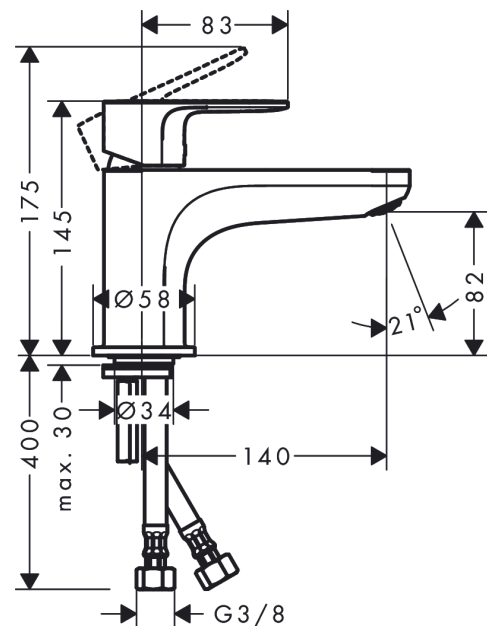

Rebris E

Single lever bath mixer Monotrou

Surfaces: **Chrome** Article Number: **72435000**

Description

product features

- 1 function
- projection: 140 mm
- spray type mixer: normal spray
- maximum flow rate at 3 bar: 19,9 l/min
- flow rate for bath spout at 3 bar: 19,9 l/min
- ceramic cartridge
- temperature limitation adjustable
- connection type: G 3/8 connections
- min. operating pressure: 1 bar
- max. operating pressure: 10 bar

Technology

Design awards

reddot winner 2022

Certificates

Product image

Scale drawing

Flowchart