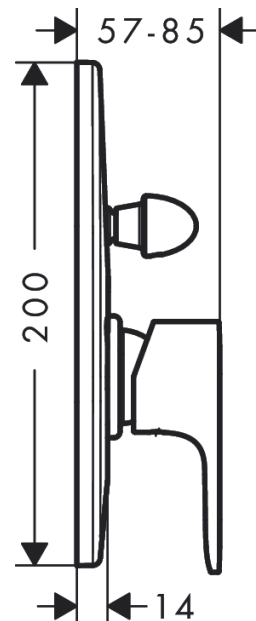

Rebris E
Single lever bath mixer for concealed installation
 Surfaces: **Chrome** Article Number: **72459000**

Description

product features

- 2 functions
- maximum flow rate at 3 bar: 30,7 l/min
- flow rate for bath spout at 3 bar: 30,7 l/min
- flow rate of hand shower at 3 bar: 27,4 l/min
- diverter with automatic resetting
- connection type: basic set
- min. operating pressure: 1 bar
- max. operating pressure: 10 bar

Design awards

DESIGN
AWARD
2022

reddot winner 2022

Product image

Scale drawing

Flowchart