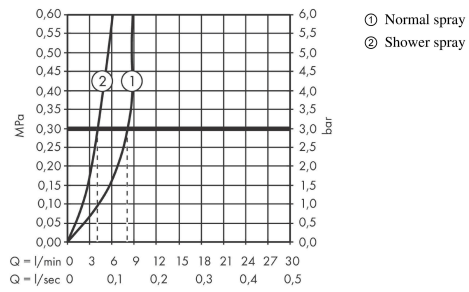

Zesis M33

Single lever kitchen mixer 150, pull-out spray, 2jet, sBox lite

Surfaces: **Stainless Steel Finish** Article Number: **74803800**

Flowchart