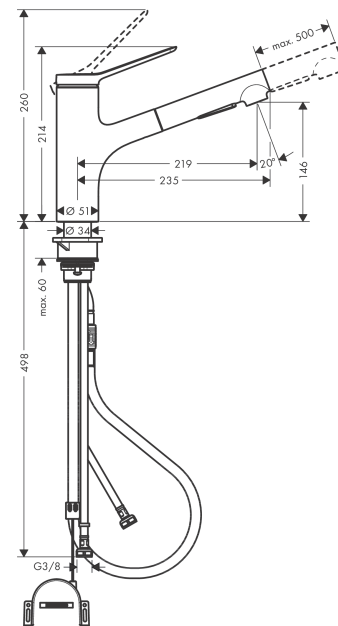

Zesis M33

Single lever kitchen mixer 150, pull-out spray, 2jet, sBox lite

Surfaces: **Stainless Steel Finish** Article Number: **74803800**

Description

product features

- ComfortZone 150
- swivel range 150°
- laminar spray, shower spray
- lockable shower spray, spray returns through pressing spray diverter and spray returns automatically through handle closing
- quick connect hose
- connection dimension: DN15
- maximum flow rate at 3 bar: 8,2 l/min
- ceramic cartridge
- connection type: G 3/8 connections
- temperature limitation adjustable
- integrated non-return valve
- suitable for continuous flow water heaters
- sBox lite for a smooth, flexible and safe hose guidance in the cabinet
- extension length up to 50 cm

Technology

Design awards

Certificates

Product image

Scale drawing

Zesis M33

Single lever kitchen mixer 150, pull-out spray, 2jet, sBox lite

Surfaces: **Stainless Steel Finish** Article Number: **74803800**

Year of production: >01/22

Pos.	Description	Article Number	Price	PU
1	handle	94390800	€ 67,00	1
2	screw cover	93735610	€ 8,45	1
3	hollow set screw M5x5	98446000	€ 3,21	1
4	flange	94388800	€ 12,73	1
5	nut	94389000	€ 35,94	1
6	O-ring 41x2	98212000	€ 3,21	1
7	cartridge, assy	93895000	€ 70,57	1
8	seal	95008000	€ 8,45	1
9	filter	97735000	€ 3,21	1
10	O-ring 18x1,5	98231000	€ 3,21	1
11	handspray	94395800	€ 105,91	1
12	aerator laminar M22x1 (15 l/min)	95909000	€ 44,63	1
13	service tool	95910000	€ 8,45	1
14	adapter for cartridge	95911000	€ 18,33	1
15	O-Ring 30x2	98186000	€ 3,21	1
16	O-ring 37x2	92115000	€ 3,21	1
17	O-Ring 36x2,5	98190000	€ 3,21	1
18	support	97523000	€ 5,24	1
19	fixing set (Ø 34)	95049000	€ 13,92	1
20	lever collar	97548000	€ 3,21	1
21	hose 1,25 m	95506000	€ 70,57	1
22	connection hose 600 mm	92264000	€ 35,94	1
23	O-ring 7x1,5	98422000	€ 3,21	1
24	connection hose 600 mm M8x0,75 G3/8	96510000	€ 22,37	1
25	O-ring 6,6x1,6	93019000	€ 3,21	1
26	sBox lite	94402000	€ 86,16	1