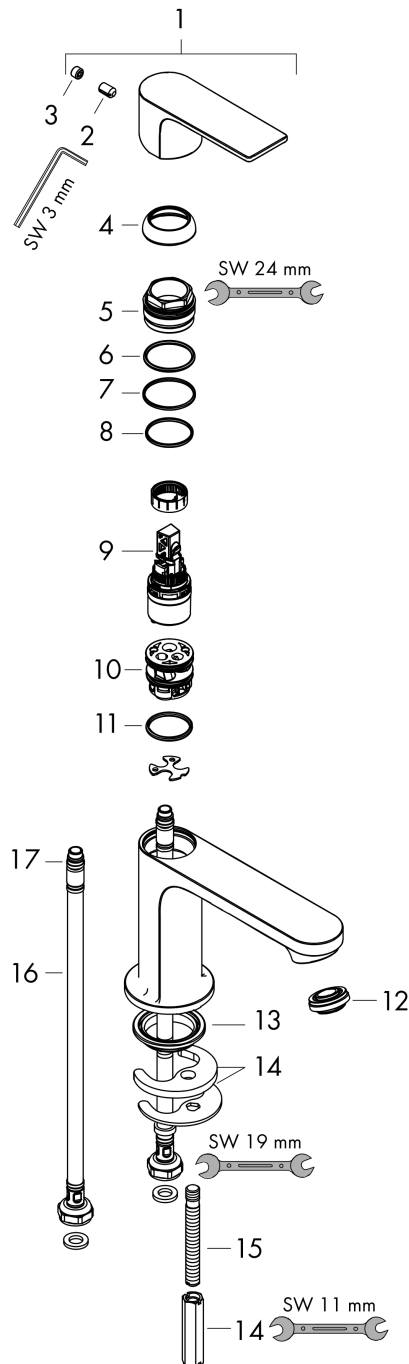

Rebris E
Single lever basin mixer 110 CoolStart without waste set
 Surfaces: **Chrome** Article Number: **72560000**

Description

product features

- ComfortZone 110
- projection: 133 mm
- spout height: 109 mm
- spray type: normal spray
- maximum flow rate at 3 bar: 5 l/min
- ceramic cartridge
- temperature limitation adjustable
- suitable for continuous flow water heaters
- connection type: G 3/8 connections
- connection dimension: DN15
- cold water in middle position

Technology

Design awards

Certificates

Product image

Scale drawing

Flowchart

Rebris E
Single lever basin mixer 110 CoolStart without waste set
 Surfaces: **Chrome** Article Number: **72560000**

Exploded Drawing

Year of production: >06/22

Rebris E

Single lever basin mixer 110 CoolStart without waste set

Surfaces: **Chrome** Article Number: **72560000**

Spare part list

Year of production: >06/22

Pos.	Description	Article Number	Price	PU
1	handle	94645000	€ 44,63	1
2	hollow set screw M6x10 DIN 916	96029000	€ 3,21	1
3	screw cover	95704000	€ 3,21	1
4	flange	98863000	€ 44,63	1
5	nut	98864000	€ 35,94	1
6	O-ring 24x2	98388000	€ 3,21	1
7	O-ring 27x1,5	92527000	€ 11,31	1
8	O-ring 25x1,5	98146000	€ 3,21	1
9	cartridge, assy	95973001	€ 70,57	1
10	adapter for cartridge	95975000	€ 8,45	1
11	O-ring 23x2	98398000	€ 3,21	1
12	aerator M24x1 (5 l/min)	94364000	€ 8,45	1
13	seal Ø 42	98722000	€ 5,24	1
14	fixing set	96016000	€ 28,20	1
15	screw M8 x 68	97736000	€ 5,24	1
16	connection hose 450 mm M8x0,75 G3/8	97206000	€ 28,20	1
17	O-ring 6,6x1,6	93019000	€ 3,21	1