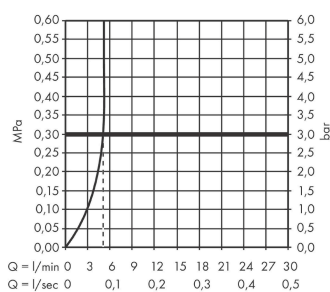

Rebris E
Single lever basin mixer 110 CoolStart without waste set
 Surfaces: **Chrome** Article Number: **72560000**

Description

product features

- ComfortZone 110
- projection: 133 mm
- spout height: 109 mm
- spray type: normal spray
- maximum flow rate at 3 bar: 5 l/min
- ceramic cartridge
- temperature limitation adjustable
- suitable for continuous flow water heaters
- connection type: G 3/8 connections
- connection dimension: DN15
- cold water in middle position

Technology

Design awards

Certificates

Product image

Scale drawing

Flowchart

Rebris E
Single lever basin mixer 110 CoolStart without waste set
 Surfaces: **Chrome** Article Number: **72560000**

Exploded Drawing