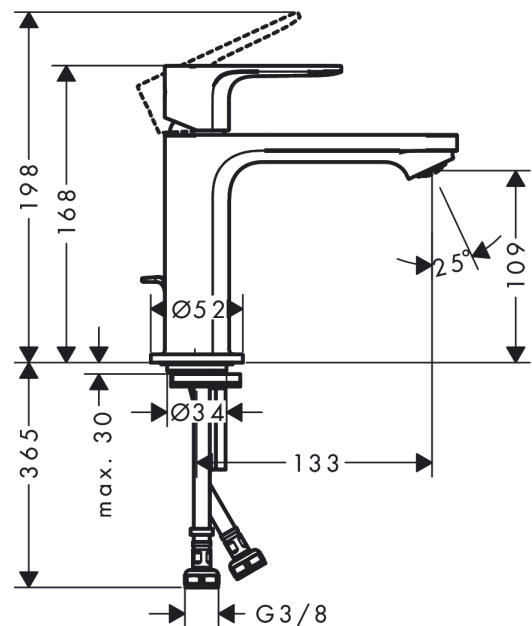

Rebris E
Single lever basin mixer 110 CoolStart without waste set
 Surfaces: **Chrome** Article Number: **72560000**

Description

product features

- ComfortZone 110
- projection: 133 mm
- spout height: 109 mm
- spray type: normal spray
- maximum flow rate at 3 bar: 5 l/min
- ceramic cartridge
- temperature limitation adjustable
- suitable for continuous flow water heaters
- connection type: G 3/8 connections
- connection dimension: DN15
- cold water in middle position

Technology

Design awards

Certificates

Product image

Scale drawing

Flowchart

Rebris E
Single lever basin mixer 110 CoolStart without waste set
 Surfaces: **Chrome** Article Number: **72560000**

Exploded Drawing

Year of production: >06/22

Rebris E

Single lever basin mixer 110 CoolStart without waste set

Surfaces: **Chrome** Article Number: **72560000**

Spare part list

Year of production: >06/22

Pos.	Description	Article Number	Price	PU
1	handle	94645000	€ 44,63	1
2	hollow set screw M6x10 DIN 916	96029000	€ 3,21	1
3	screw cover	95704000	€ 3,21	1
4	flange	98863000	€ 44,63	1
5	nut	98864000	€ 35,94	1
6	O-ring 24x2	98388000	€ 3,21	1
7	O-ring 27x1,5	92527000	€ 11,31	1
8	O-ring 25x1,5	98146000	€ 3,21	1
9	cartridge, assy	95973001	€ 70,57	1
10	adapter for cartridge	95975000	€ 8,45	1
11	O-ring 23x2	98398000	€ 3,21	1
12	aerator M24x1 (5 l/min)	94364000	€ 8,45	1
13	seal Ø 42	98722000	€ 5,24	1
14	fixing set	96016000	€ 28,20	1
15	screw M8 x 68	97736000	€ 5,24	1
16	connection hose 450 mm M8x0,75 G3/8	97206000	€ 28,20	1
17	O-ring 6,6x1,6	93019000	€ 3,21	1