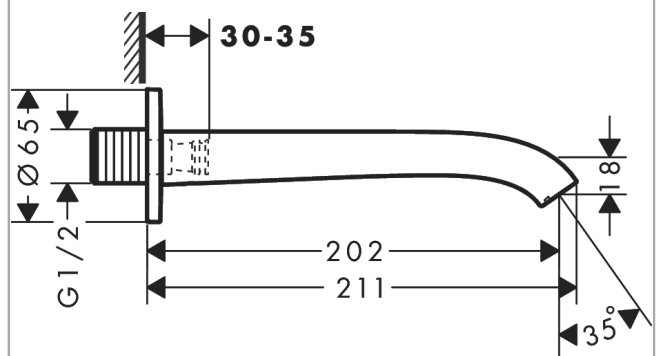

Vivenis

Bath spout

Surfaces: **Matt White**

Article Number: **75410700**

Description

product features

- 1 function
- connection type: G 1/2
- with escutcheon
- projection 202 mm
- wall-mounted
- maximum flow rate at 3 bar: 24,3 l/min
- spray type: WaterfallStream

Technology

Design awards

reddot winner 2021

GERMAN
DESIGN
AWARD
WINNER
2022

Product image

Scale drawing

Flowchart

The consumption was measured in combination with the appropriate fittings (thermostat/mixer/in-wall valve) to reflect actual application in practice.