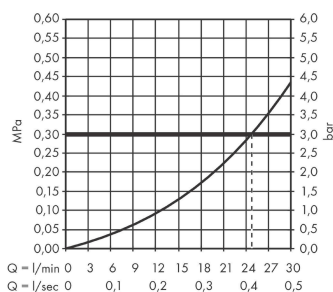

Vivenis

Bath spout

Surfaces: **Matt White**

Article Number: **75410700**

Description

product features

- 1 function
- connection type: G 1/2
- with escutcheon
- projection 202 mm
- wall-mounted
- maximum flow rate at 3 bar: 24,3 l/min
- spray type: WaterfallStream

Technology

Design awards

reddot winner 2021

GERMAN
DESIGN
AWARD
WINNER
2022

Product image

Scale drawing

Flowchart

The consumption was measured in combination with the appropriate fittings (thermostat/mixer/in-wall valve) to reflect actual application in practice.