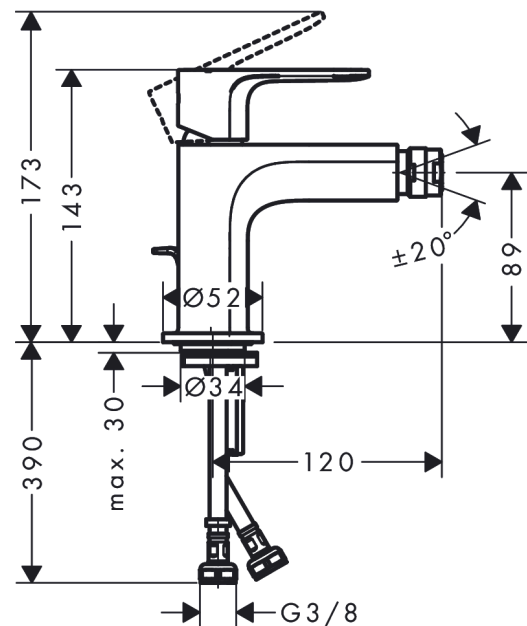

Rebris S

Single lever bidet mixer with metal pop-up waste set

Surfaces: **Chrome** Article Number: **72212000**

Description

product features

- consists of: single lever bidet mixer, waste set
- projection 120 mm
- aerator with ball pivot
- spray type: normal spray
- maximum flow rate at 3 bar: 5 l/min
- ceramic cartridge
- temperature limitation adjustable
- suitable for continuous flow water heaters
- pop-up waste set G 1¼
- material waste set: metal
- connection type: G ¾ connections
- connection dimension: DN15

Technology

Design awards

Certificates

Product image

Scale drawing

Flowchart

Rebris S
Single lever bidet mixer with metal pop-up waste set
 Surfaces: **Chrome** Article Number: **72212000**

Exploded Drawing

Year of production: >06/22

Rebris S**Single lever bidet mixer with metal pop-up waste set**Surfaces: **Chrome** Article Number: **72212000****Spare part list**

Year of production: >06/22

Pos.	Description	Article Number	Price	PU
1	handle	94642000	€ 44,63	1
2	screw cover	95704000	€ 3,21	1
3	hollow set screw M6x10 DIN 916	96029000	€ 3,21	1
4	flange	98863000	€ 44,63	1
5	nut	98864000	€ 35,94	1
6	O-ring 24x2	98388000	€ 3,21	1
7	O-ring 27x1,5	92527000	€ 11,31	1
8	O-ring 25x1,5	98146000	€ 3,21	1
9	cartridge, assy	95973001	€ 70,57	1
10	adapter for cartridge	98866000	€ 28,20	1
11	O-ring 23x2	98398000	€ 3,21	1
12	ball joint	96050000	€ 35,94	1
13	aerator M24x1 (5 l/min)	92372000	€ 18,33	1
14	seal Ø 42	98722000	€ 5,24	1
15	fixing set	96016000	€ 28,20	1
16	screw M8 x 68	97736000	€ 5,24	1
17	connection hose 450 mm M8x0,75 G3/8	97206000	€ 28,20	1
18	O-ring 6,6x1,6	93019000	€ 3,21	1
19	pull rod	96657000	€ 11,31	1
a	pop up waste	94139000	-	1