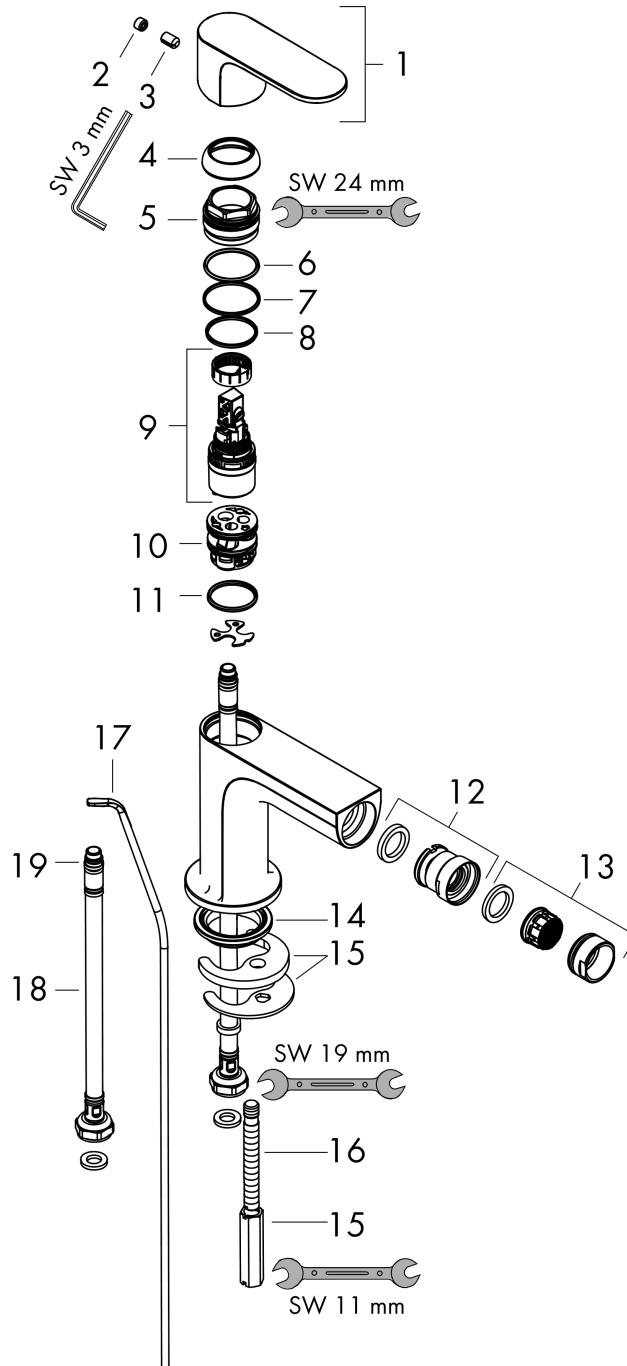

Rebris S

Single lever bidet mixer with metal pop-up waste set

Surfaces: **Chrome** Article Number: **72212000**

Description

product features

- consists of: single lever bidet mixer, waste set
- projection 120 mm
- aerator with ball pivot
- spray type: normal spray
- maximum flow rate at 3 bar: 5 l/min
- ceramic cartridge
- temperature limitation adjustable
- suitable for continuous flow water heaters
- pop-up waste set G 1¼
- material waste set: metal
- connection type: G ¾ connections
- connection dimension: DN15

Technology

Design awards

Certificates

Product image

Scale drawing

Flowchart

Rebris S
Single lever bidet mixer with metal pop-up waste set
 Surfaces: **Chrome** Article Number: **72212000**

Exploded Drawing

Year of production: >06/22

Rebris S**Single lever bidet mixer with metal pop-up waste set**Surfaces: **Chrome** Article Number: **72212000****Spare part list**

Year of production: >06/22

Pos.	Description	Article Number	Price	PU
1	handle	94642000	€ 44,63	1
2	screw cover	95704000	€ 3,21	1
3	hollow set screw M6x10 DIN 916	96029000	€ 3,21	1
4	flange	98863000	€ 44,63	1
5	nut	98864000	€ 35,94	1
6	O-ring 24x2	98388000	€ 3,21	1
7	O-ring 27x1,5	92527000	€ 11,31	1
8	O-ring 25x1,5	98146000	€ 3,21	1
9	cartridge, assy	95973001	€ 70,57	1
10	adapter for cartridge	98866000	€ 28,20	1
11	O-ring 23x2	98398000	€ 3,21	1
12	ball joint	96050000	€ 35,94	1
13	aerator M24x1 (5 l/min)	92372000	€ 18,33	1
14	seal Ø 42	98722000	€ 5,24	1
15	fixing set	96016000	€ 28,20	1
16	screw M8 x 68	97736000	€ 5,24	1
17	connection hose 450 mm M8x0,75 G3/8	97206000	€ 28,20	1
18	O-ring 6,6x1,6	93019000	€ 3,21	1
19	pull rod	96657000	€ 11,31	1
a	pop up waste	94139000	-	1