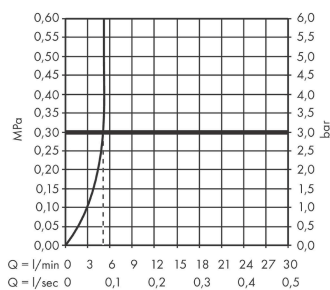

Rebris S

Single lever bidet mixer with metal pop-up waste set

Surfaces: **Chrome** Article Number: **72212000**

Description

product features

- consists of: single lever bidet mixer, waste set
- projection 120 mm
- aerator with ball pivot
- spray type: normal spray
- maximum flow rate at 3 bar: 5 l/min
- ceramic cartridge
- temperature limitation adjustable
- suitable for continuous flow water heaters
- pop-up waste set G 1¼
- material waste set: metal
- connection type: G ¾ connections
- connection dimension: DN15

Technology

Design awards

Certificates

Product image

Scale drawing

Flowchart

Rebris S
Single lever bidet mixer with metal pop-up waste set
 Surfaces: **Chrome** Article Number: **72212000**

Exploded Drawing