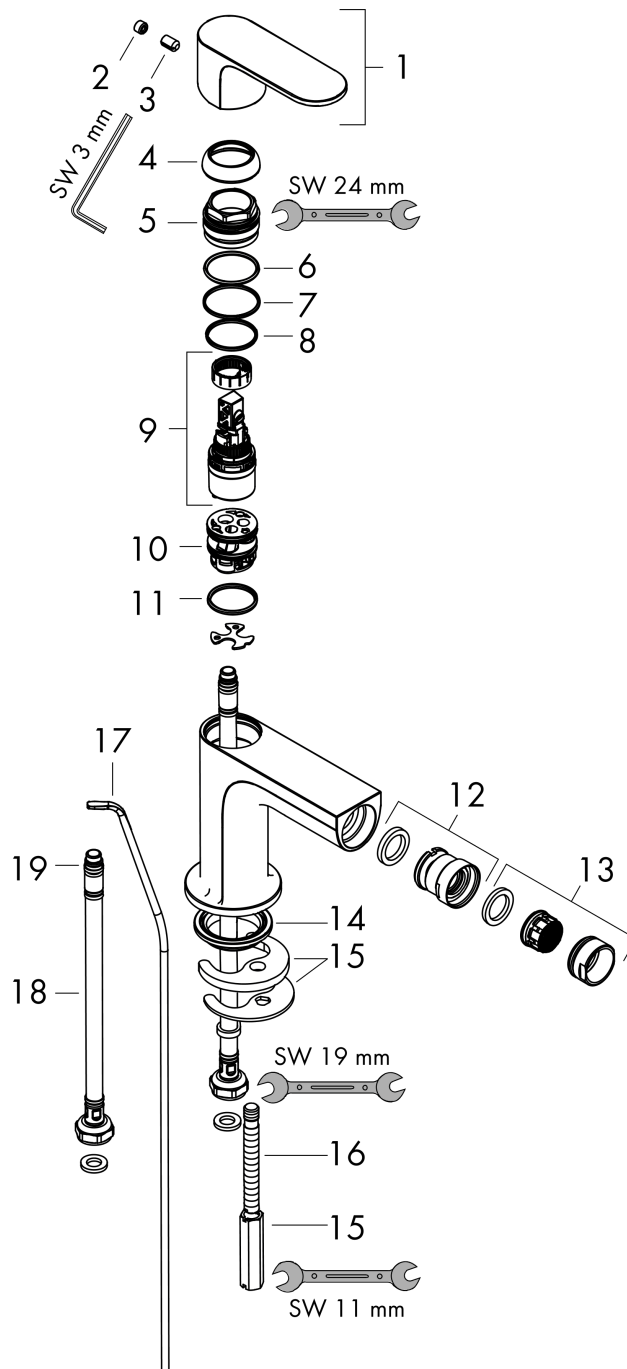

Rebris S

Single lever bidet mixer with metal pop-up waste set

Surfaces: **Matt Black** Article Number: **72212670**

Description

product features

- consists of: single lever bidet mixer, waste set
- projection 120 mm
- aerator with ball pivot
- spray type: normal spray
- maximum flow rate at 3 bar: 5 l/min
- ceramic cartridge
- temperature limitation adjustable
- suitable for continuous flow water heaters
- pop-up waste set G 1¼
- material waste set: metal
- connection type: G ¾ connections
- connection dimension: DN15

Technology

Design awards

Certificates

Product image

Scale drawing

Flowchart

Rebris S
Single lever bidet mixer with metal pop-up waste set
 Surfaces: **Matt Black** Article Number: **72212670**

Exploded Drawing

Year of production: >06/22

Rebris S**Single lever bidet mixer with metal pop-up waste set**Surfaces: **Matt Black** Article Number: **72212670****Spare part list**

Year of production: >06/22

Pos.	Description	Article Number	Price	PU
1	handle	94642670	€ 67,00	1
2	screw cover	95704610	€ 4,88	1
3	hollow set screw M6x10 DIN 916	96029000	€ 3,21	1
4	flange	98863670	€ 67,00	1
5	nut	98864000	€ 35,94	1
6	O-ring 24x2	98388000	€ 3,21	1
7	O-ring 27x1,5	92527000	€ 11,31	1
8	O-ring 25x1,5	98146000	€ 3,21	1
9	cartridge, assy	95973001	€ 70,57	1
10	adapter for cartridge	98866000	€ 28,20	1
11	O-ring 23x2	98398000	€ 3,21	1
12	ball joint	96050670	€ 53,91	1
13	aerator M24x1 (5 l/min)	92372670	€ 27,49	1
14	seal Ø 42	98722000	€ 5,24	1
15	fixing set	96016000	€ 28,20	1
16	screw M8 x 68	97736000	€ 5,24	1
17	connection hose 450 mm M8x0,75 G3/8	97206000	€ 28,20	1
18	O-ring 6,6x1,6	93019000	€ 3,21	1
19	pull rod	96657670	€ 17,02	1
a	pop up waste	94139670	€ 150,65	1