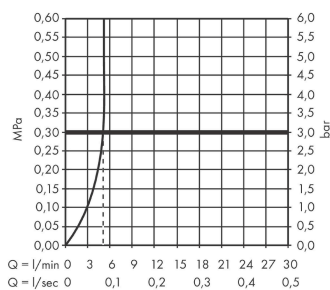

Rebris S

Single lever bidet mixer with metal pop-up waste set

Surfaces: **Matt Black** Article Number: **72212670**

Description

product features

- consists of: single lever bidet mixer, waste set
- projection 120 mm
- aerator with ball pivot
- spray type: normal spray
- maximum flow rate at 3 bar: 5 l/min
- ceramic cartridge
- temperature limitation adjustable
- suitable for continuous flow water heaters
- pop-up waste set G 1¼
- material waste set: metal
- connection type: G ¾ connections
- connection dimension: DN15

Technology

Design awards

Certificates

Product image

Scale drawing

Flowchart

Rebris S
Single lever bidet mixer with metal pop-up waste set
 Surfaces: **Matt Black** Article Number: **72212670**

Exploded Drawing