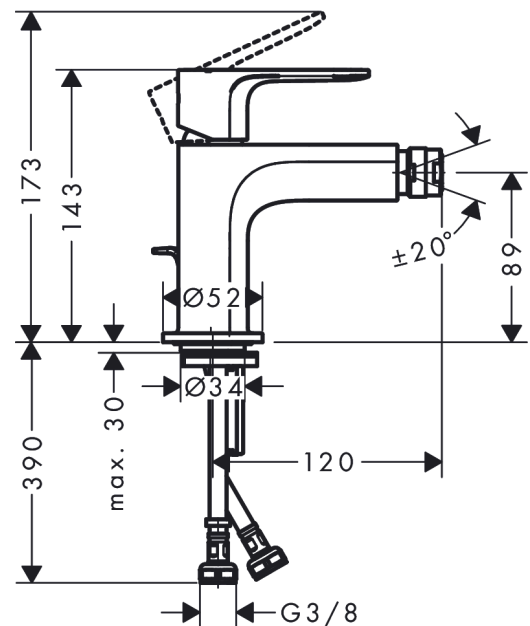

Rebris S

Single lever bidet mixer with metal pop-up waste set

Surfaces: **Matt Black** Article Number: **72212670**

Description

product features

- consists of: single lever bidet mixer, waste set
- projection 120 mm
- aerator with ball pivot
- spray type: normal spray
- maximum flow rate at 3 bar: 5 l/min
- ceramic cartridge
- temperature limitation adjustable
- suitable for continuous flow water heaters
- pop-up waste set G 1¼
- material waste set: metal
- connection type: G ¾ connections
- connection dimension: DN15

Technology

Design awards

Certificates

Product image

Scale drawing

Flowchart

Rebris S
Single lever bidet mixer with metal pop-up waste set
 Surfaces: **Matt Black** Article Number: **72212670**

Exploded Drawing

Year of production: >06/22

Rebris S**Single lever bidet mixer with metal pop-up waste set**Surfaces: **Matt Black** Article Number: **72212670****Spare part list**

Year of production: >06/22

Pos.	Description	Article Number	Price	PU
1	handle	94642670	€ 67,00	1
2	screw cover	95704610	€ 4,88	1
3	hollow set screw M6x10 DIN 916	96029000	€ 3,21	1
4	flange	98863670	€ 67,00	1
5	nut	98864000	€ 35,94	1
6	O-ring 24x2	98388000	€ 3,21	1
7	O-ring 27x1,5	92527000	€ 11,31	1
8	O-ring 25x1,5	98146000	€ 3,21	1
9	cartridge, assy	95973001	€ 70,57	1
10	adapter for cartridge	98866000	€ 28,20	1
11	O-ring 23x2	98398000	€ 3,21	1
12	ball joint	96050670	€ 53,91	1
13	aerator M24x1 (5 l/min)	92372670	€ 27,49	1
14	seal Ø 42	98722000	€ 5,24	1
15	fixing set	96016000	€ 28,20	1
16	screw M8 x 68	97736000	€ 5,24	1
17	connection hose 450 mm M8x0,75 G3/8	97206000	€ 28,20	1
18	O-ring 6,6x1,6	93019000	€ 3,21	1
19	pull rod	96657670	€ 17,02	1
a	pop up waste	94139670	€ 150,65	1