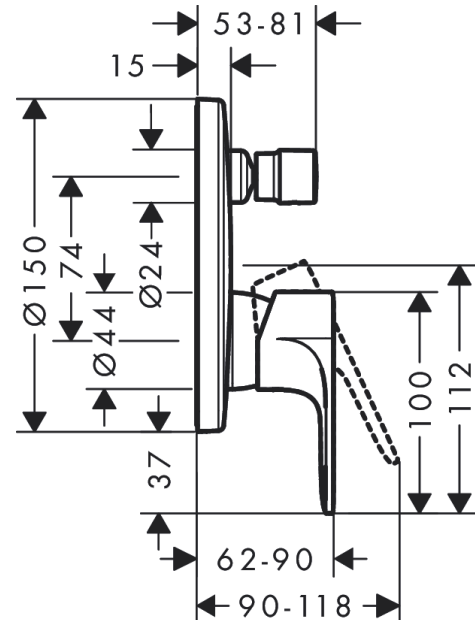

Rebris E

Single lever bath mixer for concealed installation for iBox universal

Surfaces: **Chrome** Article Number: **72468000**

Description

product features

- 2 functions
- flow rate upper outlet: 21 l/min
- flow rate lower outlet: 29 l/min
- maximum flow rate at 3 bar: 27,6 l/min
- flow rate for bath spout at 3 bar: 27,6 l/min
- flow rate of hand shower at 3 bar: 21,2 l/min
- ceramic cartridge
- temperature limitation adjustable
- diverter with automatic resetting
- non-return valve
- connection type: basic set
- min. operating pressure: 1 bar
- max. operating pressure: 10 bar

Design awards

DESIGN
AWARD
2022

reddot winner 2022

Certificates

Product image

Scale drawing

Rebris E

Single lever bath mixer for concealed installation for iBox universal

Surfaces: **Chrome** Article Number: **72468000**

Flowchart