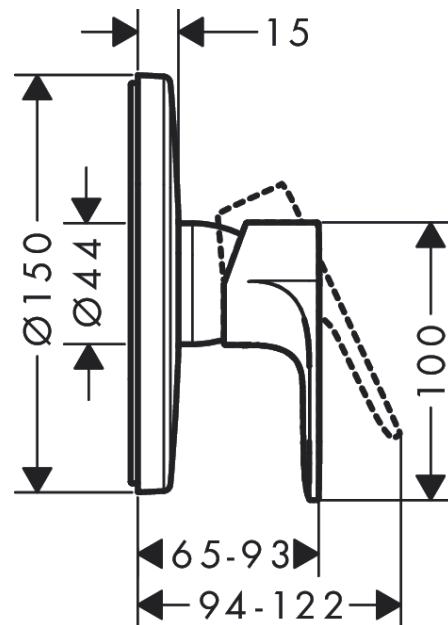

Rebris E

Single lever shower mixer for concealed installation for iBox universal

Surfaces: **Matt Black** Article Number: **72668670**

Description

product features

- 1 function
- maximum flow rate at 3 bar: 23,4 l/min
- ceramic cartridge
- temperature limitation adjustable
- connection type: basic set
- min. operating pressure: 1 bar
- max. operating pressure: 10 bar

Design awards

reddot winner 2022

Certificates

Product image

Scale drawing

Flowchart

Rebris E

Single lever shower mixer for concealed installation for iBox universal

Surfaces: **Matt Black** Article Number: **72668670**

Exploded Drawing

Year of production: >06/22

Rebris E**Single lever shower mixer for concealed installation for iBox universal**Surfaces: **Matt Black** Article Number: **72668670****Spare part list**

Year of production: >06/22

Pos.	Description	Article Number	Price	PU
1	handle	94655670	€ 67,00	1
2	screw cover	96338610	€ 4,88	1
3	escutcheon Ø 150 mm	98792670	€ 85,68	1
4	O-ring 43x3	98418000	€ 3,21	1
5	sleeve	98790670	€ 42,36	1
6	holder for escutcheon	98793000	€ 35,94	1
7	set of fixing screws	96454000	€ 8,45	1
8	nut	98796000	€ 35,94	1
9	O-ring 30x1,5	98433000	€ 3,21	1
10	O-ring 39x1,5	98400000	€ 3,21	1
11	cartridge, assy	92730000	€ 57,12	1
12	locking screw for handle	95140000	€ 5,24	1
13	seal	95008000	€ 8,45	1
14	hexagon socket screw M5x35	95209000	€ 3,21	1
15	O-ring 16x2	98133000	€ 3,21	1
16	noise reduction	94073000	€ 22,37	1
17	extension 25 mm	13595000	-	1
18	extension 22 mm (Ø 150 mm)	13597670	-	1
a	concealed item	01800180	-	1