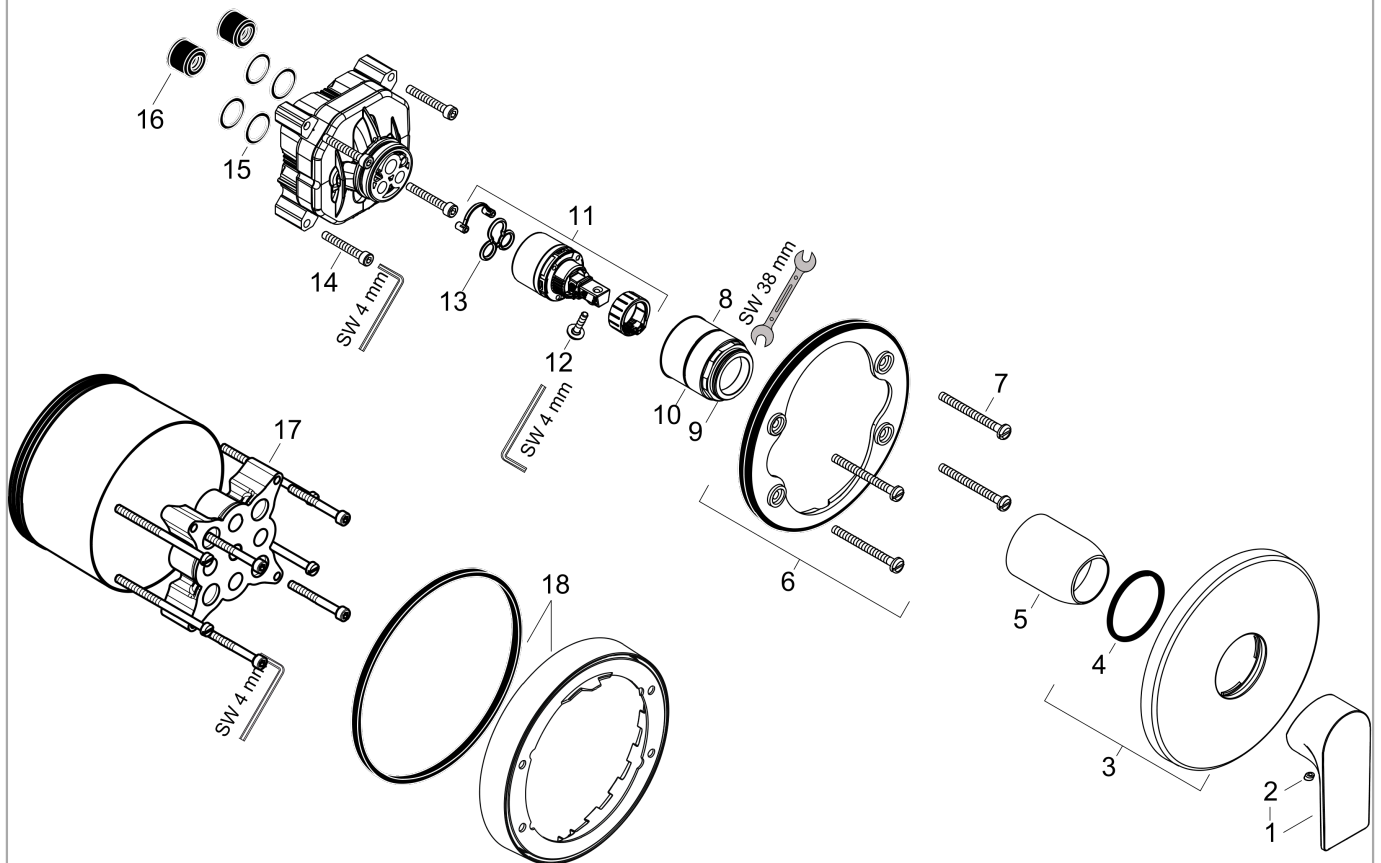

Rebris E

Single lever shower mixer for concealed installation for iBox universal

Surfaces: **Matt Black** Article Number: **72668670**

Description

product features

- 1 function
- maximum flow rate at 3 bar: 23,4 l/min
- ceramic cartridge
- temperature limitation adjustable
- connection type: basic set
- min. operating pressure: 1 bar
- max. operating pressure: 10 bar

Design awards

reddot winner 2022

Certificates

Product image

Scale drawing

Flowchart

Rebris E

Single lever shower mixer for concealed installation for iBox universal

Surfaces: **Matt Black** Article Number: **72668670**

Exploded Drawing

Year of production: >06/22

Rebris E**Single lever shower mixer for concealed installation for iBox universal**Surfaces: **Matt Black** Article Number: **72668670****Spare part list**

Year of production: >06/22

Pos.	Description	Article Number	Price	PU
1	handle	94655670	€ 67,00	1
2	screw cover	96338610	€ 4,88	1
3	escutcheon Ø 150 mm	98792670	€ 85,68	1
4	O-ring 43x3	98418000	€ 3,21	1
5	sleeve	98790670	€ 42,36	1
6	holder for escutcheon	98793000	€ 35,94	1
7	set of fixing screws	96454000	€ 8,45	1
8	nut	98796000	€ 35,94	1
9	O-ring 30x1,5	98433000	€ 3,21	1
10	O-ring 39x1,5	98400000	€ 3,21	1
11	cartridge, assy	92730000	€ 57,12	1
12	locking screw for handle	95140000	€ 5,24	1
13	seal	95008000	€ 8,45	1
14	hexagon socket screw M5x35	95209000	€ 3,21	1
15	O-ring 16x2	98133000	€ 3,21	1
16	noise reduction	94073000	€ 22,37	1
17	extension 25 mm	13595000	-	1
18	extension 22 mm (Ø 150 mm)	13597670	-	1
a	concealed item	01800180	-	1