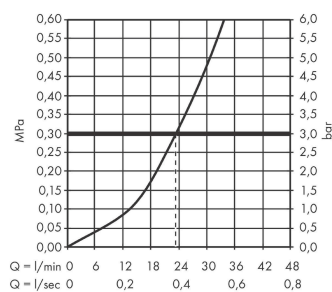

Rebris E

Single lever shower mixer for concealed installation for iBox universal

Surfaces: **Matt Black** Article Number: **72668670**

Description

product features

- 1 function
- maximum flow rate at 3 bar: 23,4 l/min
- ceramic cartridge
- temperature limitation adjustable
- connection type: basic set
- min. operating pressure: 1 bar
- max. operating pressure: 10 bar

Design awards

reddot winner 2022

Certificates

Product image

Scale drawing

Flowchart

Rebris E

Single lever shower mixer for concealed installation for iBox universal