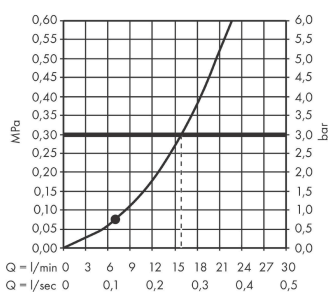

Croma E

Hand shower 110 1jet

Surfaces: **Brushed Bronze** Article Number: **26814140**

Description

product features

- shower head size: 110 mm
- spray type: Rain
- easy cleanable plastic spray disc, spray disc surface: white
- maximum flow rate at 3 bar: 16 l/min
- minimum flow pressure: 1 bar
- with internal water conduction
- rinseable screen seal
- connection thread G 1/2
- connection dimension: DN15
- suitable for continuous flow water heaters

Technology

Product image

Scale drawing

Flowchart

The consumption was measured in combination with the appropriate fittings (thermostat/mixer/in-wall valve) to reflect actual application in practice.

Croma E
Hand shower 110 1jet
Surfaces: **Brushed Bronze** Article Number: **26814140**