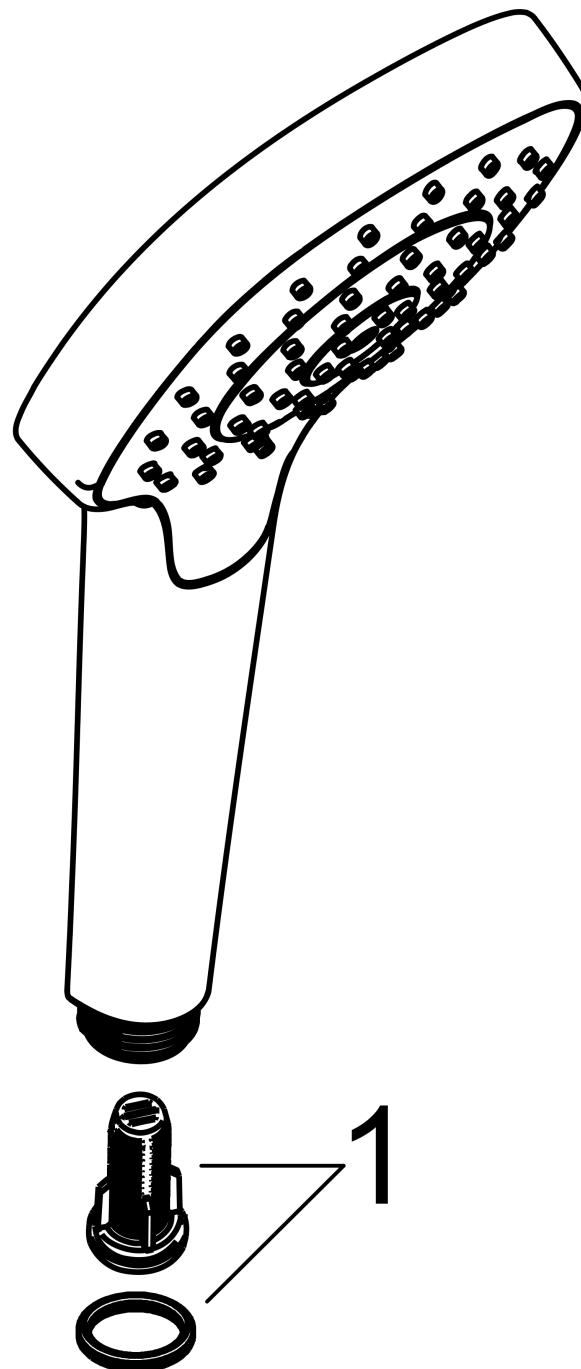

Croma E

Hand shower 110 1jet

Surfaces: **Brushed Bronze** Article Number: **26814140**

Description

product features

- shower head size: 110 mm
- spray type: Rain
- easy cleanable plastic spray disc, spray disc surface: white
- maximum flow rate at 3 bar: 16 l/min
- minimum flow pressure: 1 bar
- with internal water conduction
- rinseable screen seal
- connection thread G 1/2
- connection dimension: DN15
- suitable for continuous flow water heaters

Technology

Product image

Scale drawing

Flowchart

The consumption was measured in combination with the appropriate fittings (thermostat/mixer/in-wall valve) to reflect actual application in practice.

Croma E
Hand shower 110 1jet
Surfaces: **Brushed Bronze** Article Number: **26814140**

Exploded Drawing

Year of production: >11/20

Croma E
Hand shower 110 1jet
 Surfaces: **Brushed Bronze** Article Number: **26814140**

Spare part list

Year of production: >11/20

Pos.	Description	Article Number	Price	PU
1	filter insert	97708000	€ 5,24	1