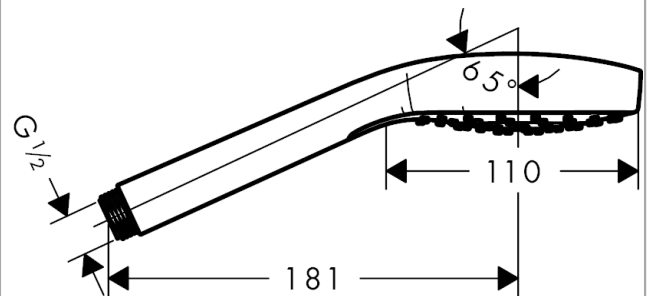

Croma E

Hand shower 110 1jet

Surfaces: **Brushed Bronze** Article Number: **26814140**

Description

product features

- shower head size: 110 mm
- spray type: Rain
- easy cleanable plastic spray disc, spray disc surface: white
- maximum flow rate at 3 bar: 16 l/min
- minimum flow pressure: 1 bar
- with internal water conduction
- rinseable screen seal
- connection thread G 1/2
- connection dimension: DN15
- suitable for continuous flow water heaters

Technology

Product image

Scale drawing

Flowchart

The consumption was measured in combination with the appropriate fittings (thermostat/mixer/in-wall valve) to reflect actual application in practice.

Croma E
Hand shower 110 1jet
Surfaces: **Brushed Bronze** Article Number: **26814140**

Exploded Drawing

Year of production: >11/20

Croma E
Hand shower 110 1jet
 Surfaces: **Brushed Bronze** Article Number: **26814140**

Spare part list

Year of production: >11/20

Pos.	Description	Article Number	Price	PU
1	filter insert	97708000	€ 5,24	1