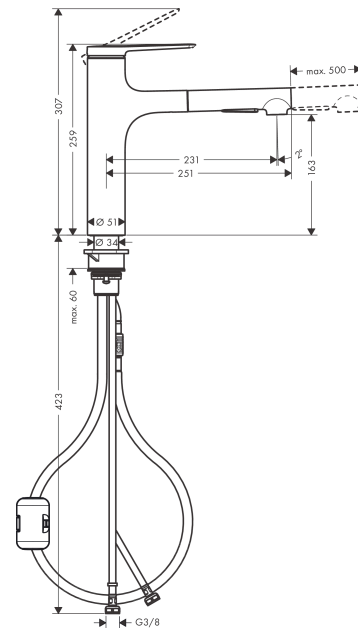

Scale drawing