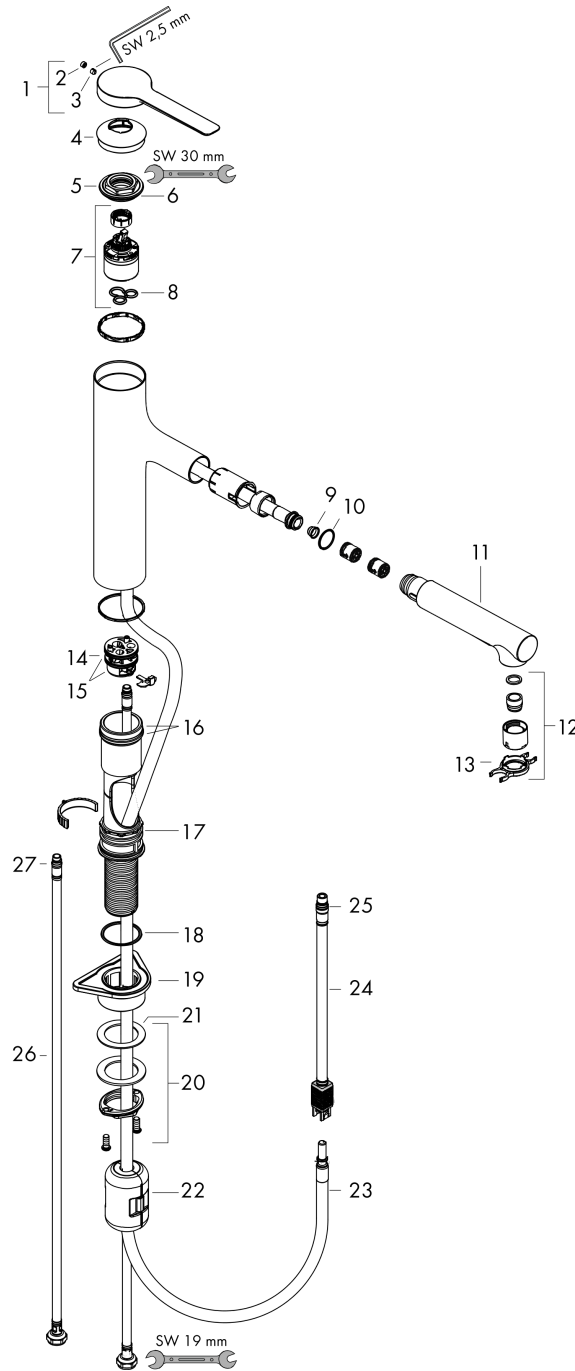

Flowchart

Zesis M33

Single lever kitchen mixer 160, pull-out spray, 2jet

Surfaces: **Matt Black** Article Number: **74801670**

Exploded Drawing

Year of production: >12/21

Zesis M33**Single lever kitchen mixer 160, pull-out spray, 2jet**Surfaces: **Matt Black** Article Number: **74801670****Spare part list**

Year of production: >12/21

| Pos. | Description | Article Number | Price | PU |
|------|----------------------------------|----------------|----------|----|
| 1 | handle | 94391670 | € 53,91 | 1 |
| 2 | hollow set screw M5x5 | 98446000 | € 3,21 | 1 |
| 3 | screw cover | 93735610 | € 8,45 | 1 |
| 4 | flange | 94388670 | € 12,73 | 1 |
| 5 | nut | 94389000 | € 35,94 | 1 |
| 6 | O-ring 41x2 | 98212000 | € 3,21 | 1 |
| 7 | cartridge, assy | 93895000 | € 70,57 | 1 |
| 8 | seal | 95008000 | € 8,45 | 1 |
| 9 | filter | 97735000 | € 3,21 | 1 |
| 10 | O-ring 18x1,5 | 98231000 | € 3,21 | 1 |
| 11 | handspray | 94395670 | € 105,91 | 1 |
| 12 | aerator laminar M22x1 (15 l/min) | 95909000 | € 44,63 | 1 |
| 13 | service tool | 95910000 | € 8,45 | 1 |
| 14 | adapter for cartridge | 95911000 | € 18,33 | 1 |
| 15 | O-Ring 30x2 | 98186000 | € 3,21 | 1 |
| 16 | O-ring 37x2 | 92115000 | € 3,21 | 1 |
| 17 | O-ring 44x2 | 94394000 | € 3,21 | 1 |
| 18 | O-ring 39x2 | 98158000 | € 3,21 | 1 |
| 19 | support | 97523000 | € 5,24 | 1 |
| 20 | fixing set (Ø 34) | 95049000 | € 13,92 | 1 |
| 21 | lever collar | 97548000 | € 3,21 | 1 |
| 22 | weight | 92500000 | € 35,94 | 1 |
| 23 | hose 1,25 m | 95506000 | € 70,57 | 1 |
| 24 | connection hose 600 mm | 92264000 | € 35,94 | 1 |
| 25 | O-ring 7x1,5 | 98422000 | € 3,21 | 1 |
| 26 | connection hose | 94267000 | € 35,94 | 1 |
| 27 | O-ring 6,6x1,6 | 93019000 | € 3,21 | 1 |