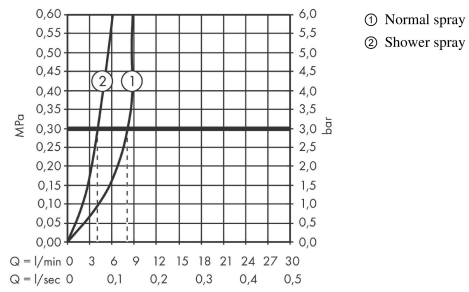

Zesis M33

Single lever kitchen mixer 160, pull-out spray, 2jet

Surfaces: **Matt Black** Article Number: **74801670**

Flowchart