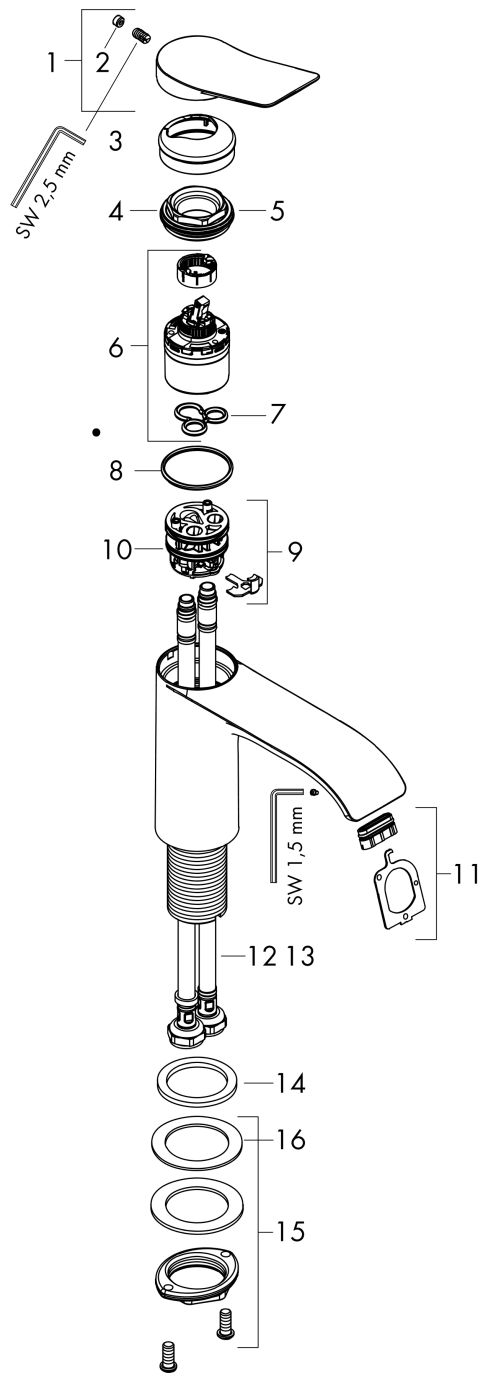

Vivenis

Single lever basin mixer 80 without waste set

Surfaces: **Matt Black** Article Number: **75012670**

Description

product features

- ComfortZone 80
- projection: 133 mm
- spout height: 80 mm
- spray type: WaterfallStream
- maximum flow rate at 3 bar: 5 l/min
- ceramic cartridge
- temperature limitation adjustable
- suitable for continuous flow water heaters
- connection type: G 3/8 connections
- connection dimension: DN15

Vivenis

Single lever basin mixer 80 without waste set

Surfaces: **Matt Black** Article Number: **75012670**

Exploded Drawing

Year of production: >06/21

Vivenis**Single lever basin mixer 80 without waste set**Surfaces: **Matt Black** Article Number: **75012670****Spare part list**

Year of production: >06/21

Pos.	Description	Article Number	Price	PU
1	handle	94277670	€ 85,68	1
2	screw cover	93735610	€ 8,45	1
3	escutcheon	94027670	€ 33,56	1
4	nut	93995000	€ 22,37	1
5	O-ring 35x1,5	92114000	€ 5,24	1
6	cartridge, assy	93897000	€ 70,57	1
7	seal	95008000	€ 8,45	1
8	O-ring 35x2	92604000	€ 5,24	1
9	adapter for cartridge	98750000	€ 11,31	1
10	O-Ring 30x2	98186000	€ 3,21	1
11	spray former	94275000	€ 35,94	1
12	connection hose 450 mm M8x0,75 G3/8	97206000	€ 28,20	1
13	O-ring 6,6x1,6	93019000	€ 3,21	1
14	flat seal	98749000	€ 5,24	1
15	fixing set (Ø 32)	13961000	€ 22,37	1
16	lever collar	97548000	€ 3,21	1
a	fixation extension 35 mm	13898000	€ 70,57	1