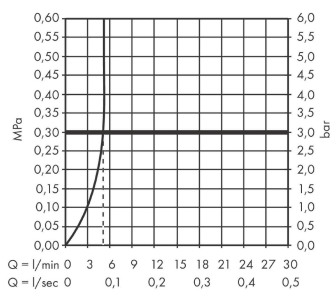

Vivenis

Single lever basin mixer 80 without waste set

Surfaces: **Matt Black** Article Number: **75012670**

Description

product features

- ComfortZone 80
- projection: 133 mm
- spout height: 80 mm
- spray type: WaterfallStream
- maximum flow rate at 3 bar: 5 l/min
- ceramic cartridge
- temperature limitation adjustable
- suitable for continuous flow water heaters
- connection type: G 3/8 connections
- connection dimension: DN15

Technology

Design awards

reddot winner 2021

GERMAN
DESIGN
AWARD
WINNER
2022

Certificates

Product image

Scale drawing

Flowchart