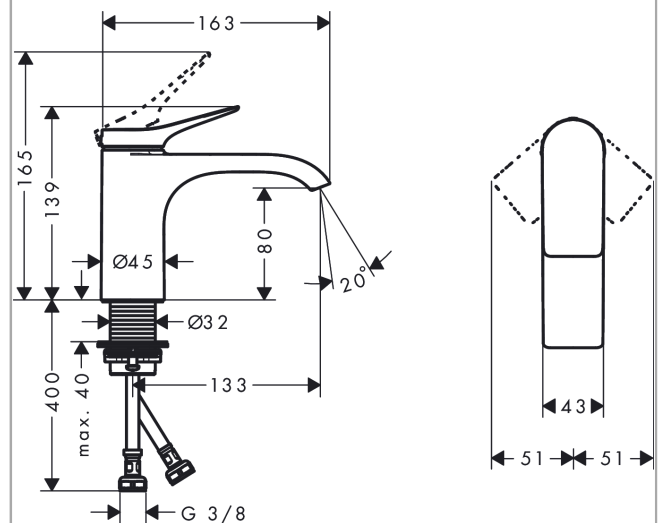

Scale drawing