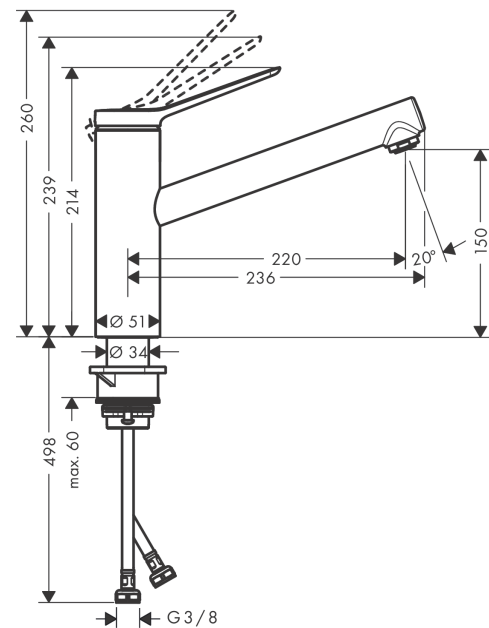

Scale drawing