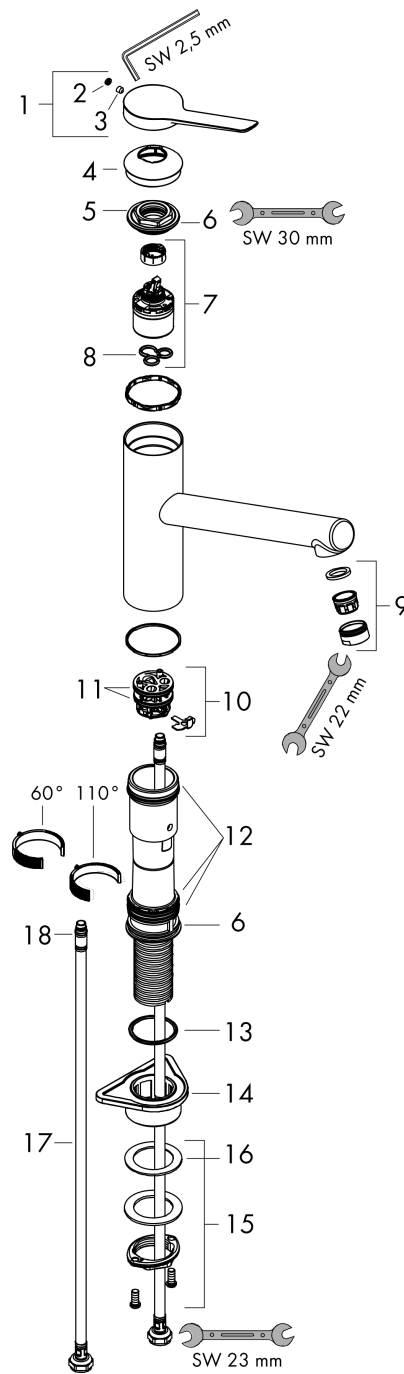

Zesis M33

Single lever kitchen mixer 150, CoolStart, EcoSmart, 1jet

Surfaces: **Chrome** Article Number: **74813000**

Exploded Drawing

Year of production: >10/21

Zesis M33

Single lever kitchen mixer 150, CoolStart, EcoSmart, 1jet

Surfaces: **Chrome** Article Number: **74813000**

Spare part list

Year of production: >10/21

Pos.	Description	Article Number	Price	PU
1	handle	94390000	€ 44,63	1
2	screw cover	93735610	€ 8,45	1
3	hollow set screw M5x5	98446000	€ 3,21	1
4	flange	94388000	€ 8,45	1
5	nut	94389000	€ 35,94	1
6	O-ring 41x2	98212000	€ 3,21	1
7	cartridge, assy	93896000	€ 203,97	1
8	seal	95008000	€ 8,45	1
9	aerator M24x1 (15 l/min)	13913000	-	1
10	adapter for cartridge	98324000	€ 13,92	1
11	O-Ring 30x2	98186000	€ 3,21	1
12	sealing set	98702000	€ 8,45	1
13	O-Ring 36x2,5	98190000	€ 3,21	1
14	support	97523000	€ 5,24	1
15	fixing set (Ø 34)	95049000	€ 13,92	1
16	lever collar	97548000	€ 3,21	1
17	connection hose 600 mm M8x0,75 G3/8	96510000	€ 22,37	1
18	O-ring 7x1,5	98422000	€ 3,21	1