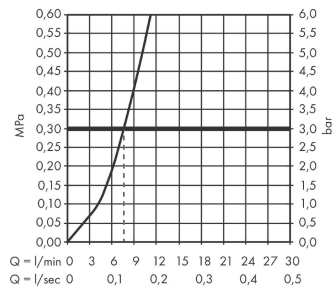

### Scale drawing

**Zesis M33**

**Single lever kitchen mixer 150, CoolStart, EcoSmart, 1jet**

Surfaces: **Chrome** Article Number: **74813000**

**Flowchart**

**Zesis M33**

**Single lever kitchen mixer 150, CoolStart, EcoSmart, 1jet**