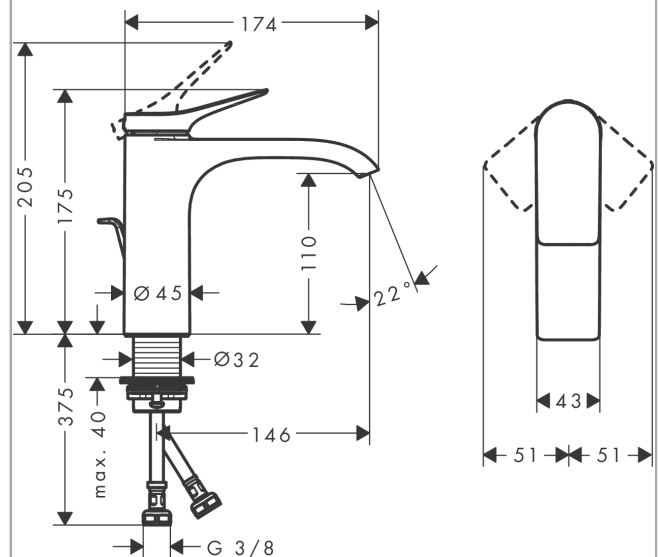

Vivenis

Single lever basin mixer 110 with pop-up waste set

Surfaces: **Matt Black** Article Number: **75020670**

Description

product features

- consists of: single lever basin mixer, waste set
- ComfortZone 110
- projection: 146 mm
- spout height: 110 mm
- spray type: WaterfallStream
- maximum flow rate at 3 bar: 5 l/min
- ceramic cartridge
- temperature limitation adjustable
- suitable for continuous flow water heaters
- pop-up waste set G 1¼
- material waste set: metal
- connection type: G ¾ connections
- connection dimension: DN15

Technology

Design awards

reddot winner 2021

Certificates

Product image

Scale drawing

Vivenis

Single lever basin mixer 110 with pop-up waste set

Surfaces: **Matt Black** Article Number: **75020670**

Flowchart

Vivenis

Single lever basin mixer 110 with pop-up waste set

Surfaces: **Matt Black** Article Number: **75020670**

Exploded Drawing

Year of production: >06/21

Vivenis

Single lever basin mixer 110 with pop-up waste set

Surfaces: **Matt Black** Article Number: **75020670**

Spare part list

Year of production: >06/21

Pos.	Description	Article Number	Price	PU
1	handle	94277670	€ 85,68	1
2	screw cover	93735610	€ 8,45	1
3	escutcheon	94027670	€ 33,56	1
4	nut	93995000	€ 22,37	1
5	O-ring 35x1,5	92114000	€ 5,24	1
6	cartridge, assy	93897000	€ 70,57	1
7	seal	95008000	€ 8,45	1
8	O-ring 35x2	92604000	€ 5,24	1
9	adapter for cartridge	98750000	€ 11,31	1
10	O-Ring 30x2	98186000	€ 3,21	1
11	spray former	94275000	€ 35,94	1
12	connection hose 450 mm M8x0,75 G3/8	97206000	€ 28,20	1
13	O-ring 6,6x1,6	93019000	€ 3,21	1
14	flat seal	98749000	€ 5,24	1
15	fixing set (Ø 32)	13961000	€ 22,37	1
16	lever collar	97548000	€ 3,21	1
17	pull rod	96657000	€ 11,31	1
a	pop up waste	94139670	€ 150,65	1
b	fixation extension 35 mm	13898000	€ 70,57	1