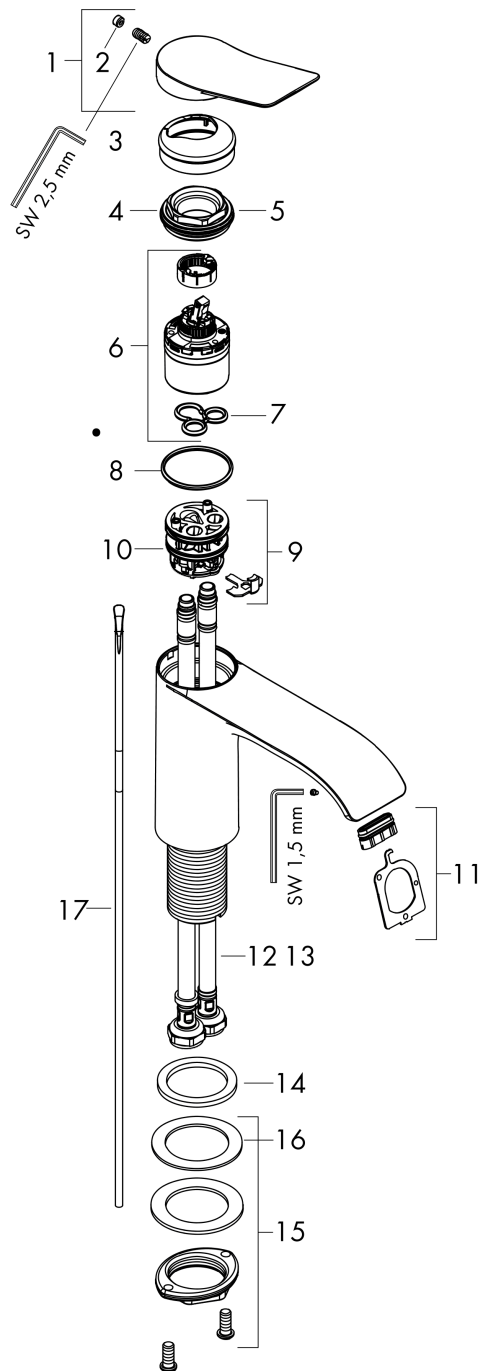

Vivenis

Single lever basin mixer 110 with pop-up waste set

Surfaces: **Matt Black** Article Number: **75020670**

Description

product features

- consists of: single lever basin mixer, waste set
- ComfortZone 110
- projection: 146 mm
- spout height: 110 mm
- spray type: WaterfallStream
- maximum flow rate at 3 bar: 5 l/min
- ceramic cartridge
- temperature limitation adjustable
- suitable for continuous flow water heaters
- pop-up waste set G 1¼
- material waste set: metal
- connection type: G ¾ connections
- connection dimension: DN15

Surfaces: **Matt Black** Article Number: **75020670**

Flowchart

Vivenis

Single lever basin mixer 110 with pop-up waste set

Surfaces: **Matt Black** Article Number: **75020670**

Exploded Drawing

Year of production: >06/21

Vivenis

Single lever basin mixer 110 with pop-up waste set

Surfaces: **Matt Black** Article Number: **75020670**

Spare part list

Year of production: >06/21

Pos.	Description	Article Number	Price	PU
1	handle	94277670	€ 85,68	1
2	screw cover	93735610	€ 8,45	1
3	escutcheon	94027670	€ 33,56	1
4	nut	93995000	€ 22,37	1
5	O-ring 35x1,5	92114000	€ 5,24	1
6	cartridge, assy	93897000	€ 70,57	1
7	seal	95008000	€ 8,45	1
8	O-ring 35x2	92604000	€ 5,24	1
9	adapter for cartridge	98750000	€ 11,31	1
10	O-Ring 30x2	98186000	€ 3,21	1
11	spray former	94275000	€ 35,94	1
12	connection hose 450 mm M8x0,75 G3/8	97206000	€ 28,20	1
13	O-ring 6,6x1,6	93019000	€ 3,21	1
14	flat seal	98749000	€ 5,24	1
15	fixing set (Ø 32)	13961000	€ 22,37	1
16	lever collar	97548000	€ 3,21	1
17	pull rod	96657000	€ 11,31	1
a	pop up waste	94139670	€ 150,65	1
b	fixation extension 35 mm	13898000	€ 70,57	1