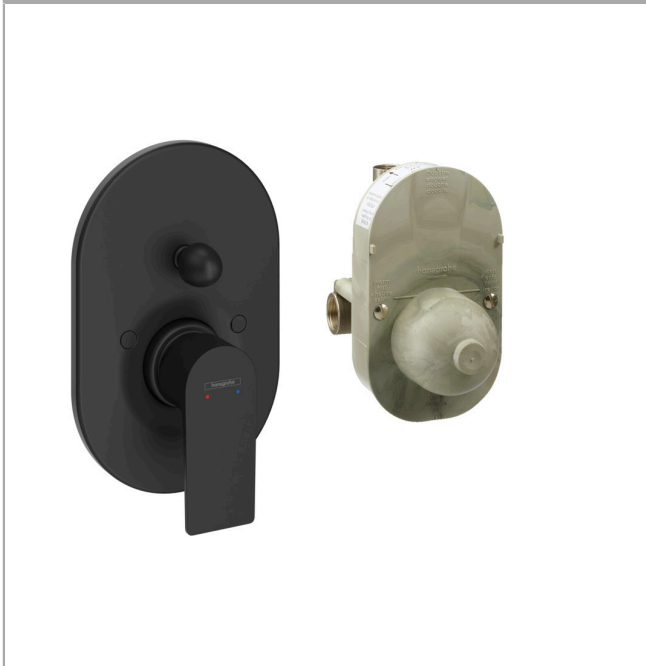

Rebris E
Single lever bath mixer set for concealed installation
 Surfaces: **Matt Black** Article Number: **72458670**

Description

product features

- consists of: Single lever bath mixer, basic set
- 2 functions
- maximum flow rate at 3 bar: 30,7 l/min
- flow rate for bath spout at 3 bar: 30,7 l/min
- flow rate of hand shower at 3 bar: 27,4 l/min
- ceramic cartridge
- temperature limitation adjustable
- diverter with automatic resetting
- connection type: basic set
- min. operating pressure: 1 bar
- max. operating pressure: 10 bar

Design awards

reddot winner 2022

Product image

Scale drawing

Flowchart

Rebris E
Single lever bath mixer set for concealed installation
 Surfaces: **Matt Black** Article Number: **72458670**

Exploded Drawing

Year of production: >06/22

Rebris E**Single lever bath mixer set for concealed installation**Surfaces: **Matt Black** Article Number: **72458670****Spare part list**

Year of production: >06/22

Pos.	Description	Article Number	Price	PU
1	handle	94655670	€ 67,00	1
2	screw cover	96338610	€ 4,88	1
3	escutcheon bath/shower mixer	95011670	€ 67,00	1
4	O-Ring 48x3	95508000	€ 3,21	1
5	flange	96348670	€ 17,02	1
6	diverter assy with sleeve and handle	95015000	€ 100,44	1
7	diverter knob cpl.	95013670	€ 20,94	1
8	hollow set screw M4x10	97667000	€ 3,21	1
9	cover cap	95433670	€ 7,85	1
10	hollow screw	96065000	€ 5,24	1
11	O-ring 14x3	98130000	€ 3,21	1
12	O-ring 10x1,5	98123000	€ 3,21	1
13	O-ring 16x2,5	98134000	€ 3,21	1
14	O-ring 13x2	98128000	€ 3,21	1
15	selector assy	96937000	€ 18,33	1
16	extension set 28 mm tub mixer	32498000	€ 162,08	1
17	O-ring 12x1,5	98430000	€ 3,21	1
18	concealed item	31741180	-	1