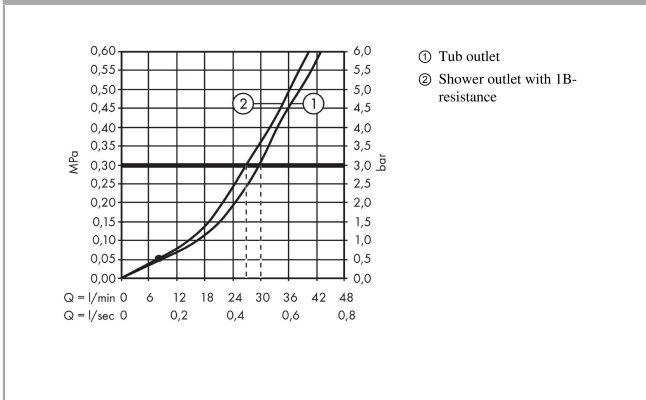

Rebris E
Single lever bath mixer set for concealed installation
 Surfaces: **Matt Black** Article Number: **72458670**

Description

product features

- consists of: Single lever bath mixer, basic set
- 2 functions
- maximum flow rate at 3 bar: 30,7 l/min
- flow rate for bath spout at 3 bar: 30,7 l/min
- flow rate of hand shower at 3 bar: 27,4 l/min
- ceramic cartridge
- temperature limitation adjustable
- diverter with automatic resetting
- connection type: basic set
- min. operating pressure: 1 bar
- max. operating pressure: 10 bar

Design awards

reddot winner 2022

Product image

Scale drawing

Flowchart

Rebris E
Single lever bath mixer set for concealed installation
 Surfaces: **Matt Black** Article Number: **72458670**

Exploded Drawing