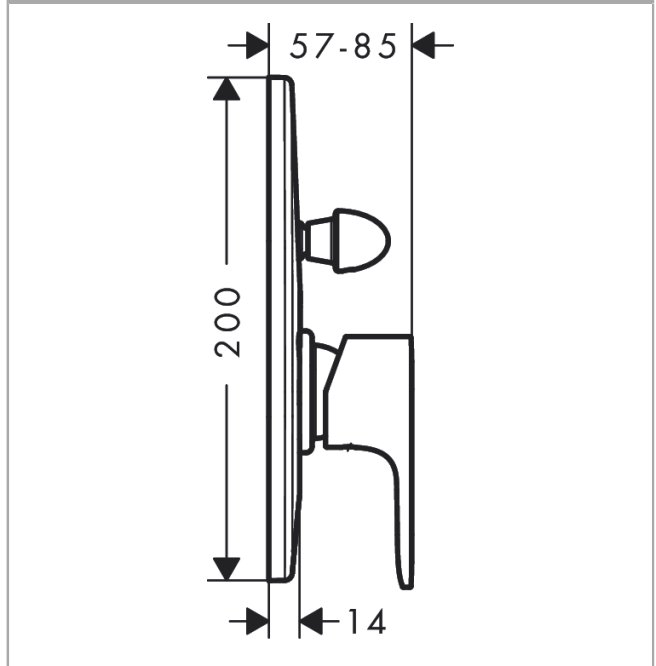

Rebris E
Single lever bath mixer set for concealed installation
 Surfaces: **Matt Black** Article Number: **72458670**

Description

product features

- consists of: Single lever bath mixer, basic set
- 2 functions
- maximum flow rate at 3 bar: 30,7 l/min
- flow rate for bath spout at 3 bar: 30,7 l/min
- flow rate of hand shower at 3 bar: 27,4 l/min
- ceramic cartridge
- temperature limitation adjustable
- diverter with automatic resetting
- connection type: basic set
- min. operating pressure: 1 bar
- max. operating pressure: 10 bar

Design awards

reddot winner 2022

Product image

Scale drawing

Flowchart

Rebris E
Single lever bath mixer set for concealed installation
 Surfaces: **Matt Black** Article Number: **72458670**

Exploded Drawing

Year of production: >06/22

Rebris E**Single lever bath mixer set for concealed installation**Surfaces: **Matt Black** Article Number: **72458670****Spare part list**

Year of production: >06/22

Pos.	Description	Article Number	Price	PU
1	handle	94655670	€ 67,00	1
2	screw cover	96338610	€ 4,88	1
3	escutcheon bath/shower mixer	95011670	€ 67,00	1
4	O-Ring 48x3	95508000	€ 3,21	1
5	flange	96348670	€ 17,02	1
6	diverter assy with sleeve and handle	95015000	€ 100,44	1
7	diverter knob cpl.	95013670	€ 20,94	1
8	hollow set screw M4x10	97667000	€ 3,21	1
9	cover cap	95433670	€ 7,85	1
10	hollow screw	96065000	€ 5,24	1
11	O-ring 14x3	98130000	€ 3,21	1
12	O-ring 10x1,5	98123000	€ 3,21	1
13	O-ring 16x2,5	98134000	€ 3,21	1
14	O-ring 13x2	98128000	€ 3,21	1
15	selector assy	96937000	€ 18,33	1
16	extension set 28 mm tub mixer	32498000	€ 162,08	1
17	O-ring 12x1,5	98430000	€ 3,21	1
18	concealed item	31741180	-	1