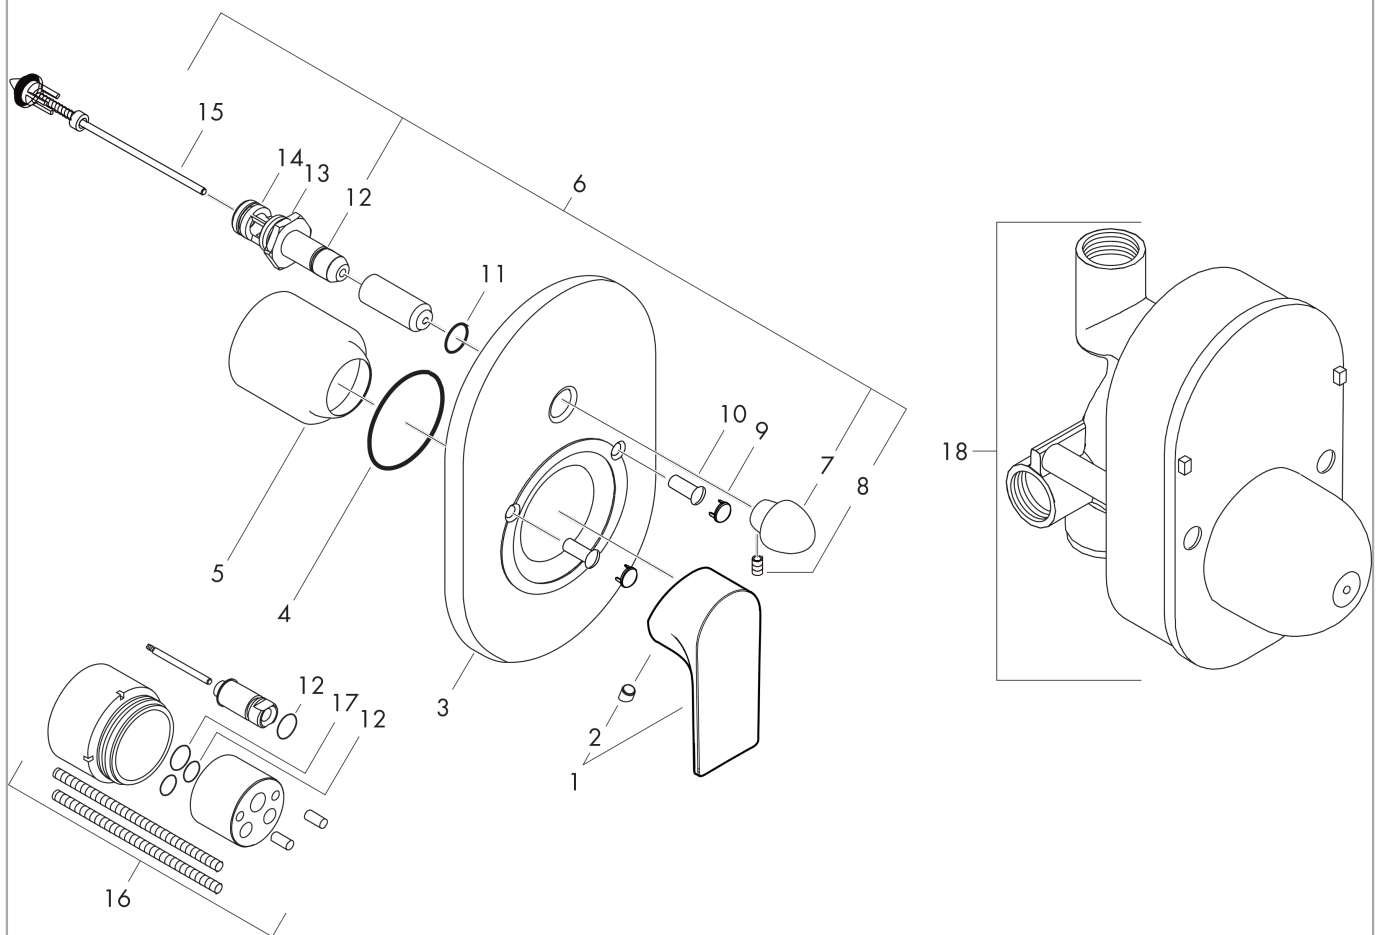

Rebris E
Single lever bath mixer set for concealed installation
 Surfaces: **Matt Black** Article Number: **72458670**

Description

product features

- consists of: Single lever bath mixer, basic set
- 2 functions
- maximum flow rate at 3 bar: 30,7 l/min
- flow rate for bath spout at 3 bar: 30,7 l/min
- flow rate of hand shower at 3 bar: 27,4 l/min
- ceramic cartridge
- temperature limitation adjustable
- diverter with automatic resetting
- connection type: basic set
- min. operating pressure: 1 bar
- max. operating pressure: 10 bar

Design awards

reddot winner 2022

Product image

Scale drawing

Flowchart

Rebris E
Single lever bath mixer set for concealed installation
 Surfaces: **Matt Black** Article Number: **72458670**

Exploded Drawing

Year of production: >06/22

Rebris E**Single lever bath mixer set for concealed installation**Surfaces: **Matt Black** Article Number: **72458670****Spare part list**

Year of production: >06/22

Pos.	Description	Article Number	Price	PU
1	handle	94655670	€ 67,00	1
2	screw cover	96338610	€ 4,88	1
3	escutcheon bath/shower mixer	95011670	€ 67,00	1
4	O-Ring 48x3	95508000	€ 3,21	1
5	flange	96348670	€ 17,02	1
6	diverter assy with sleeve and handle	95015000	€ 100,44	1
7	diverter knob cpl.	95013670	€ 20,94	1
8	hollow set screw M4x10	97667000	€ 3,21	1
9	cover cap	95433670	€ 7,85	1
10	hollow screw	96065000	€ 5,24	1
11	O-ring 14x3	98130000	€ 3,21	1
12	O-ring 10x1,5	98123000	€ 3,21	1
13	O-ring 16x2,5	98134000	€ 3,21	1
14	O-ring 13x2	98128000	€ 3,21	1
15	selector assy	96937000	€ 18,33	1
16	extension set 28 mm tub mixer	32498000	€ 162,08	1
17	O-ring 12x1,5	98430000	€ 3,21	1
18	concealed item	31741180	-	1