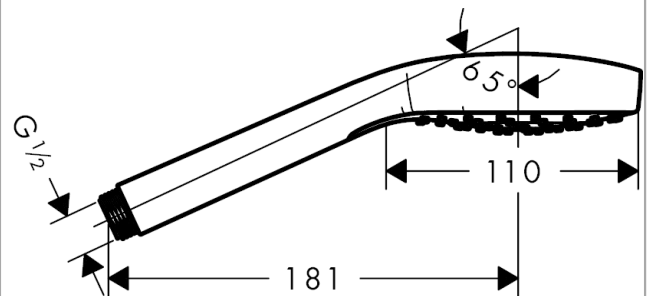

Croma E

Hand shower 110 1jet

Surfaces: **Matt Black** Article Number: **26814670**

Description

product features

- shower head size: 110 mm
- spray type: Rain
- easy cleanable plastic spray disc, spray disc surface: white
- maximum flow rate at 3 bar: 16 l/min
- minimum flow pressure: 1 bar
- with internal water conduction
- rinseable screen seal
- connection thread G 1/2
- connection dimension: DN15
- suitable for continuous flow water heaters

Technology

Product image

Scale drawing

Flowchart

The consumption was measured in combination with the appropriate fittings (thermostat/mixer/in-wall valve) to reflect actual application in practice.

Croma E
Hand shower 110 1jet
 Surfaces: **Matt Black**

Article Number: **26814670**

Exploded Drawing

Year of production: >11/20

Croma E
Hand shower 110 1jet
 Surfaces: **Matt Black** Article Number: **26814670**

Spare part list

Year of production: >11/20

Pos.	Description	Article Number	Price	PU
1	filter insert	97708000	€ 5,24	1