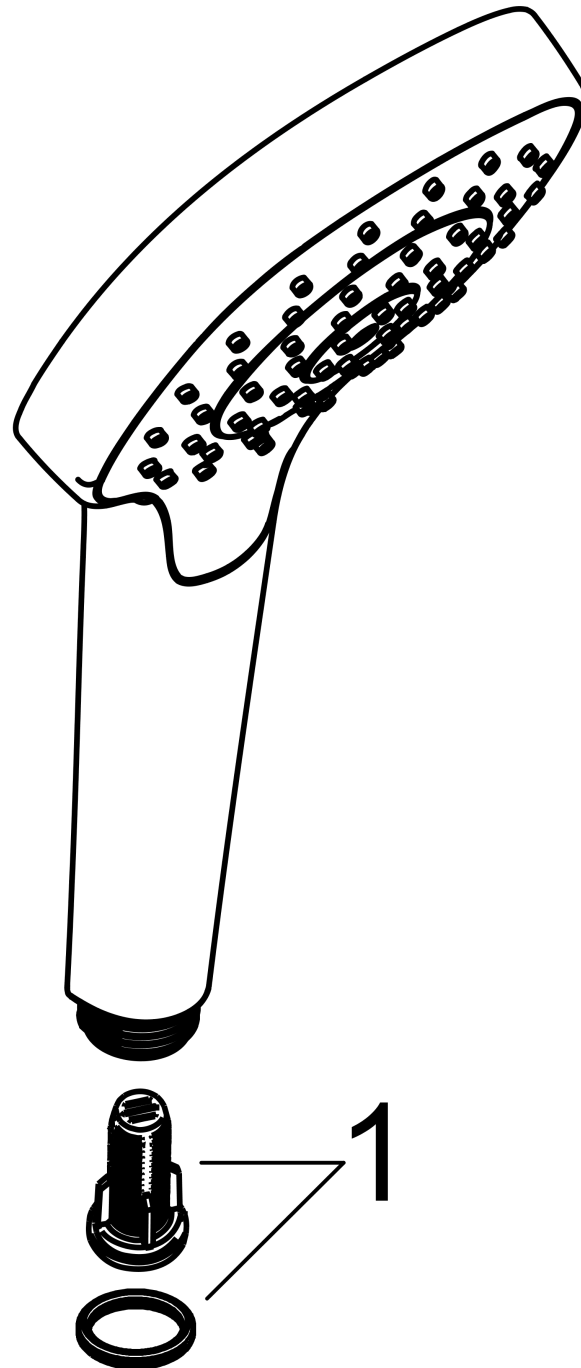

Croma E

Hand shower 110 1jet

Surfaces: **Matt Black** Article Number: **26814670**

Description

product features

- shower head size: 110 mm
- spray type: Rain
- easy cleanable plastic spray disc, spray disc surface: white
- maximum flow rate at 3 bar: 16 l/min
- minimum flow pressure: 1 bar
- with internal water conduction
- rinseable screen seal
- connection thread G 1/2
- connection dimension: DN15
- suitable for continuous flow water heaters

Technology

Product image

Scale drawing

Flowchart

The consumption was measured in combination with the appropriate fittings (thermostat/mixer/in-wall valve) to reflect actual application in practice.

Croma E
Hand shower 110 1jet
 Surfaces: **Matt Black**

Article Number: **26814670**

Exploded Drawing

Year of production: >11/20

Croma E
Hand shower 110 1jet
 Surfaces: **Matt Black** Article Number: **26814670**

Spare part list

Year of production: >11/20

Pos.	Description	Article Number	Price	PU
1	filter insert	97708000	€ 5,24	1