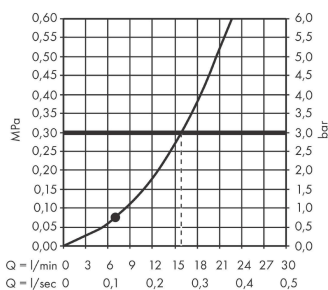

Croma E

Hand shower 110 1jet

Surfaces: **Matt Black** Article Number: **26814670**

Description

product features

- shower head size: 110 mm
- spray type: Rain
- easy cleanable plastic spray disc, spray disc surface: white
- maximum flow rate at 3 bar: 16 l/min
- minimum flow pressure: 1 bar
- with internal water conduction
- rinseable screen seal
- connection thread G 1/2
- connection dimension: DN15
- suitable for continuous flow water heaters

Technology

Product image

Scale drawing

Flowchart

The consumption was measured in combination with the appropriate fittings (thermostat/mixer/in-wall valve) to reflect actual application in practice.

Croma E
Hand shower 110 1jet
 Surfaces: **Matt Black**

Article Number: **26814670**

Exploded Drawing

Year of production: >11/20

Croma E
Hand shower 110 1jet
 Surfaces: **Matt Black** Article Number: **26814670**

Spare part list

Year of production: >11/20

Pos.	Description	Article Number	Price	PU
1	filter insert	97708000	€ 5,24	1