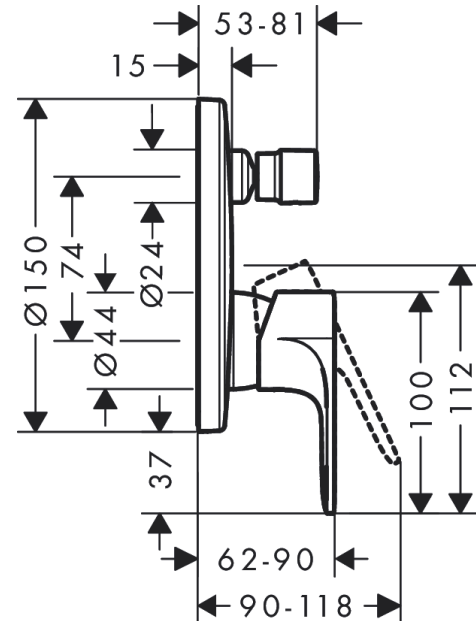

Rebris S

Single lever bath mixer for concealed installation for iBox universal

Surfaces: **Chrome** Article Number: **72466000**

Description

product features

- 2 functions
- flow rate upper outlet: 21 l/min
- flow rate lower outlet: 29 l/min
- maximum flow rate at 3 bar: 27,6 l/min
- flow rate for bath spout at 3 bar: 27,6 l/min
- flow rate of hand shower at 3 bar: 21,2 l/min
- ceramic cartridge
- temperature limitation adjustable
- diverter with automatic resetting
- connection type: basic set
- min. operating pressure: 1 bar
- max. operating pressure: 10 bar

Design awards

reddot winner 2022

Certificates

Product image

Scale drawing

Flowchart