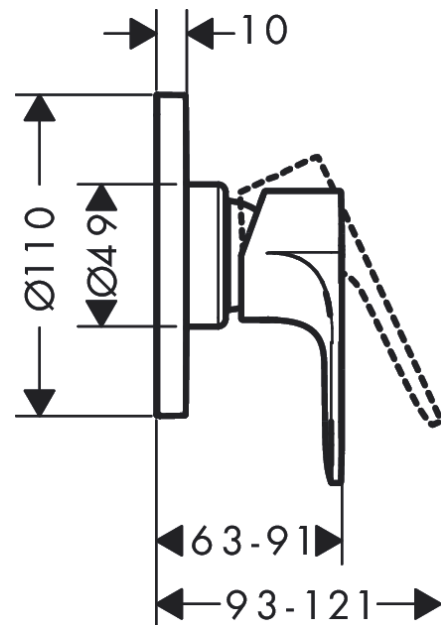

**Rebris E**  
**Single lever shower mixer set for concealed installation**  
 Surfaces: **Chrome** Article Number: **72658000**

### Description

**product features**

- consists of: single lever shower mixer, basic set
- 1 function
- maximum flow rate at 3 bar: 28,7 l/min
- ceramic cartridge
- temperature limitation adjustable
- connection type: basic set
- min. operating pressure: 1 bar
- max. operating pressure: 10 bar

### Scale drawing