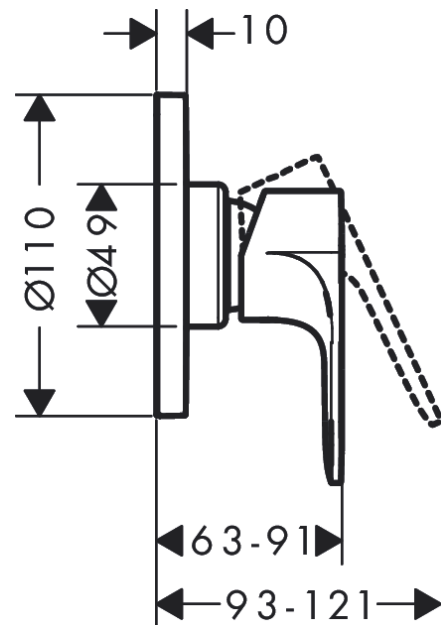

Rebris E
Single lever shower mixer for concealed installation
 Surfaces: **Chrome** Article Number: **72659000**

Description

product features

- 1 function
- maximum flow rate at 3 bar: 28,7 l/min
- connection type: basic set
- min. operating pressure: 1 bar
- max. operating pressure: 10 bar

Design awards

reddot winner 2022

Certificates

Product image

Scale drawing

Flowchart