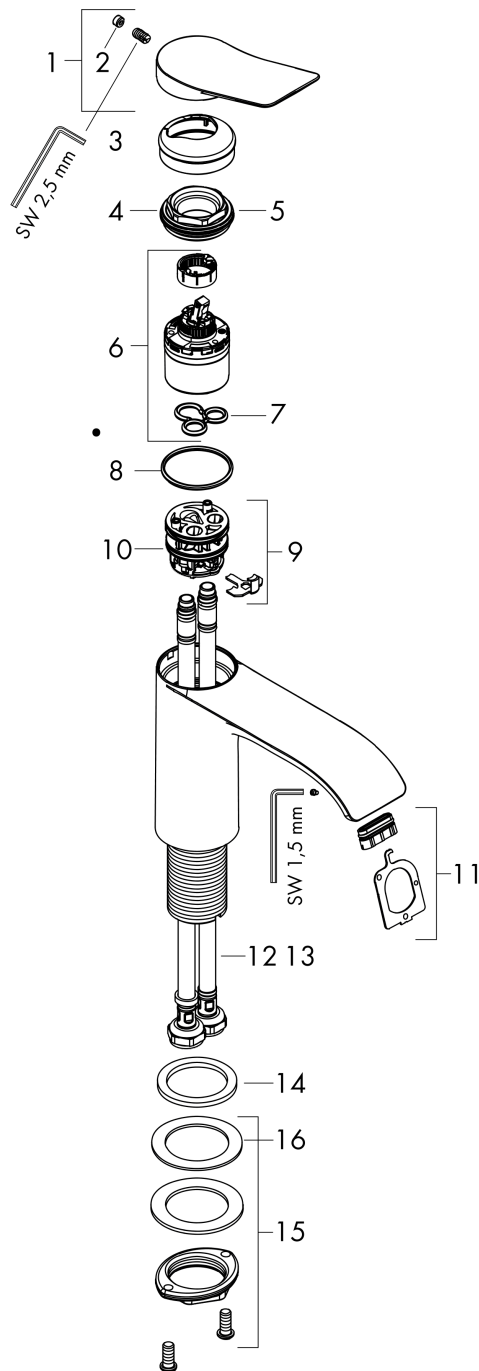

##### product features

- ComfortZone 110
- projection: 146 mm
- spout height: 110 mm
- spray type: WaterfallStream
- maximum flow rate at 3 bar: 5 l/min
- ceramic cartridge
- temperature limitation adjustable
- suitable for continuous flow water heaters
- connection type: G 3/8 connections
- connection dimension: DN15

#### Scale drawing

#### Flowchart

**Vivenis**

**Single lever basin mixer 110 without waste set**

Surfaces: **Matt Black** Article Number: **75022670**

**Exploded Drawing**

Year of production: >06/21

**Vivenis****Single lever basin mixer 110 without waste set**Surfaces: **Matt Black** Article Number: **75022670****Spare part list**

Year of production: &gt;06/21

Pos.	Description	Article Number	Price	PU
1	handle	94277670	€ 85,68	1
2	screw cover	93735610	€ 8,45	1
3	escutcheon	94027670	€ 33,56	1
4	nut	93995000	€ 22,37	1
5	O-ring 35x1,5	92114000	€ 5,24	1
6	cartridge, assy	93897000	€ 70,57	1
7	seal	95008000	€ 8,45	1
8	O-ring 35x2	92604000	€ 5,24	1
9	adapter for cartridge	98750000	€ 11,31	1
10	O-Ring 30x2	98186000	€ 3,21	1
11	spray former	94275000	€ 35,94	1
12	connection hose 450 mm M8x0,75 G3/8	97206000	€ 28,20	1
13	O-ring 6,6x1,6	93019000	€ 3,21	1
14	flat seal	98749000	€ 5,24	1
15	fixing set (Ø 32)	13961000	€ 22,37	1
16	lever collar	97548000	€ 3,21	1
a	fixation extension 35 mm	13898000	€ 70,57	1