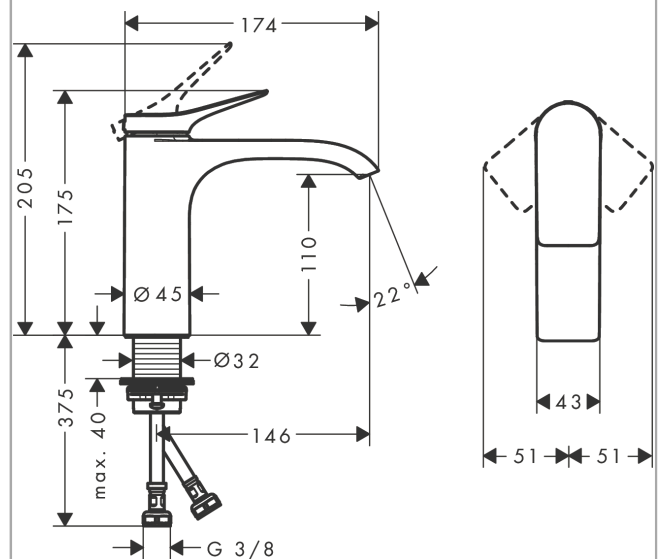

##### product features

- ComfortZone 110
- projection: 146 mm
- spout height: 110 mm
- spray type: WaterfallStream
- maximum flow rate at 3 bar: 5 l/min
- ceramic cartridge
- temperature limitation adjustable
- suitable for continuous flow water heaters
- connection type: G 3/8 connections
- connection dimension: DN15

#### Scale drawing