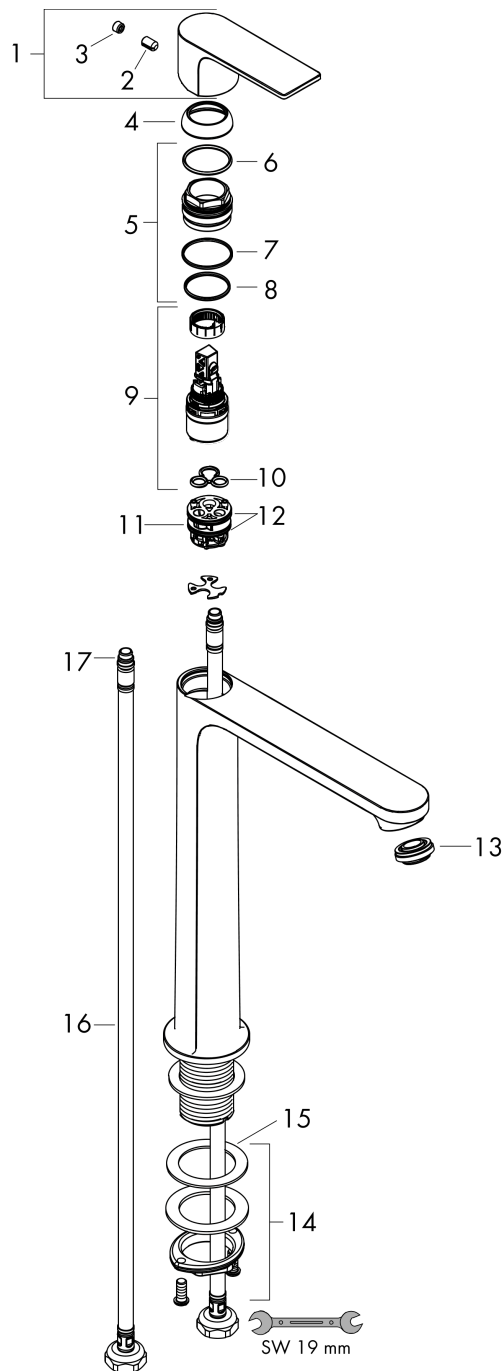

#### product features

- ComfortZone 240
- projection: 169 mm
- spout height: 242 mm
- spray type: normal spray
- maximum flow rate at 3 bar: 5 l/min
- ceramic cartridge
- temperature limitation adjustable
- suitable for continuous flow water heaters
- connection type: G 3/8 connections
- connection dimension: DN15
- cold water in middle position

### Scale drawing

### Flowchart

**Rebris E**

**Single lever basin mixer 240 CoolStart for washbowls without waste set**

Surfaces: **Chrome** Article Number: **72583000**

**Exploded Drawing**

Year of production: >06/22

### Spare part list

Year of production: >06/22

Pos.	Description	Article Number	Price	PU
1	handle	94643000	€ 44,63	1
2	screw cover	95704000	€ 3,21	1
3	hollow set screw M6x10 DIN 916	96029000	€ 3,21	1
4	flange	98863000	€ 44,63	1
5	nut	98864000	€ 35,94	1
6	O-ring 24x2	98388000	€ 3,21	1
7	O-ring 27x1,5	92527000	€ 11,31	1
8	O-ring 25x1,5	98146000	€ 3,21	1
9	cartridge, assy	95973001	€ 70,57	1
10	seal	98865000	€ 28,20	1
11	adapter for cartridge	98866000	€ 28,20	1
12	O-ring 23x2	98398000	€ 3,21	1
13	aerator M24x1 (5 l/min)	94364000	€ 8,45	1
14	fixing set (Ø 32)	13961000	€ 22,37	1
15	lever collar	97548000	€ 3,21	1
16	connection hose 600 mm M8x0,75 G3/8	96556000	€ 22,37	1
17	O-ring 6,6x1,6	93019000	€ 3,21	1
a	fixation extension 35 mm	13898000	€ 70,57	1