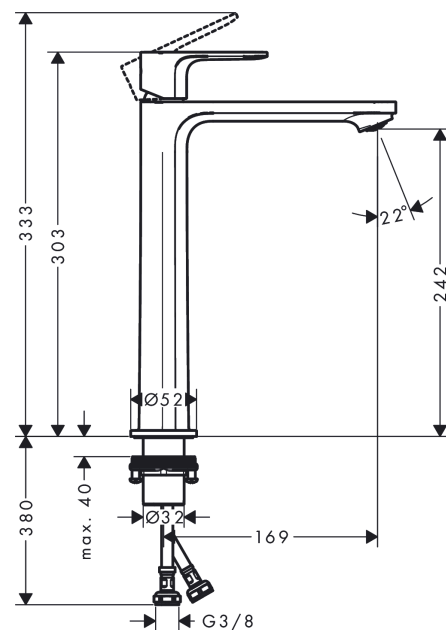

#### product features

- ComfortZone 240
- projection: 169 mm
- spout height: 242 mm
- spray type: normal spray
- maximum flow rate at 3 bar: 5 l/min
- ceramic cartridge
- temperature limitation adjustable
- suitable for continuous flow water heaters
- connection type: G 3/8 connections
- connection dimension: DN15
- cold water in middle position

### Scale drawing

### Spare part list

Year of production: >06/22

Pos.	Description	Article Number	Price	PU
1	handle	94643000	€ 44,63	1
2	screw cover	95704000	€ 3,21	1
3	hollow set screw M6x10 DIN 916	96029000	€ 3,21	1
4	flange	98863000	€ 44,63	1
5	nut	98864000	€ 35,94	1
6	O-ring 24x2	98388000	€ 3,21	1
7	O-ring 27x1,5	92527000	€ 11,31	1
8	O-ring 25x1,5	98146000	€ 3,21	1
9	cartridge, assy	95973001	€ 70,57	1
10	seal	98865000	€ 28,20	1
11	adapter for cartridge	98866000	€ 28,20	1
12	O-ring 23x2	98398000	€ 3,21	1
13	aerator M24x1 (5 l/min)	94364000	€ 8,45	1
14	fixing set (Ø 32)	13961000	€ 22,37	1
15	lever collar	97548000	€ 3,21	1
16	connection hose 600 mm M8x0,75 G3/8	96556000	€ 22,37	1
17	O-ring 6,6x1,6	93019000	€ 3,21	1
a	fixation extension 35 mm	13898000	€ 70,57	1