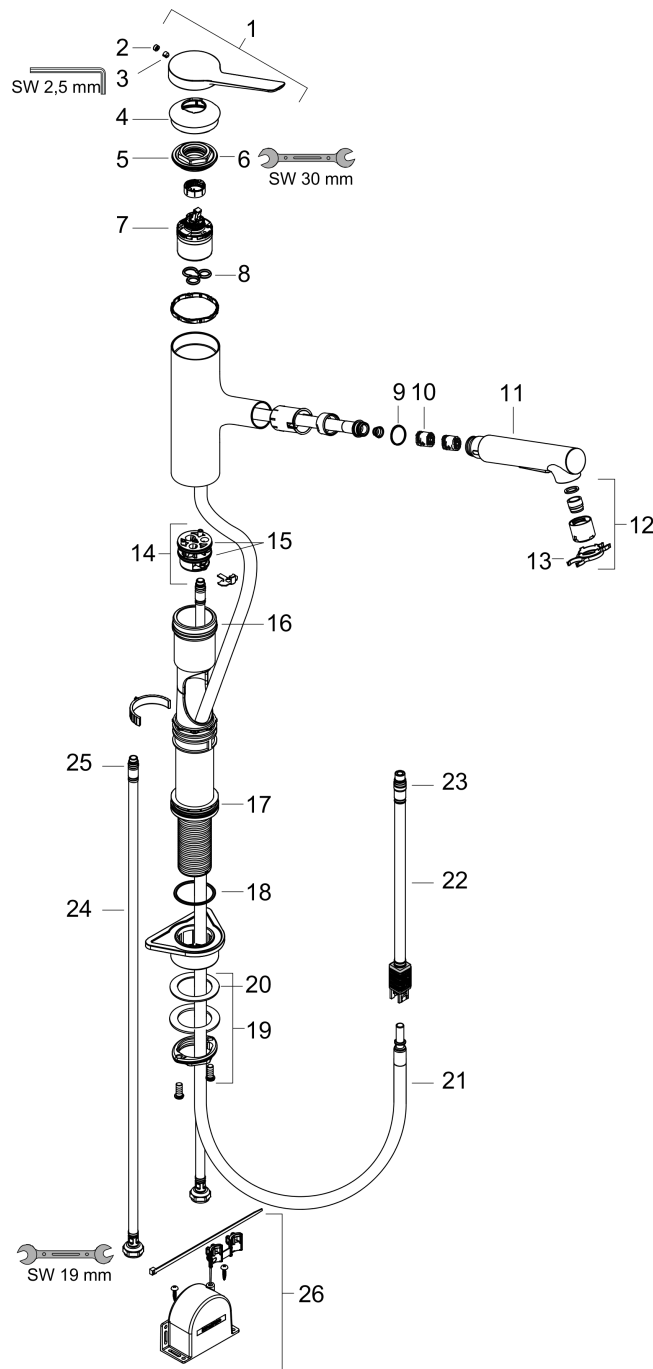

Zesis M33

Single lever kitchen mixer 150, pull-out spray, 2jet, sBox lite

Surfaces: **Matt Black** Article Number: **74803670**

Exploded Drawing

Year of production: >01/22

Zesis M33

Single lever kitchen mixer 150, pull-out spray, 2jet, sBox lite

Surfaces: **Matt Black** Article Number: **74803670**

Spare part list

Year of production: >01/22

Pos.	Description	Article Number	Price	PU
1	handle	94390670	€ 67,00	1
2	screw cover	93735610	€ 8,45	1
3	hollow set screw M5x5	98446000	€ 3,21	1
4	flange	94388670	€ 12,73	1
5	nut	94389000	€ 35,94	1
6	O-ring 41x2	98212000	€ 3,21	1
7	cartridge, assy	93895000	€ 70,57	1
8	seal	95008000	€ 8,45	1
9	filter	97735000	€ 3,21	1
10	O-ring 18x1,5	98231000	€ 3,21	1
11	handspray	94395670	€ 105,91	1
12	aerator laminar M22x1 (15 l/min)	95909000	€ 44,63	1
13	service tool	95910000	€ 8,45	1
14	adapter for cartridge	95911000	€ 18,33	1
15	O-Ring 30x2	98186000	€ 3,21	1
16	O-ring 37x2	92115000	€ 3,21	1
17	O-Ring 36x2,5	98190000	€ 3,21	1
18	support	97523000	€ 5,24	1
19	fixing set (Ø 34)	95049000	€ 13,92	1
20	lever collar	97548000	€ 3,21	1
21	hose 1,25 m	95506000	€ 70,57	1
22	connection hose 600 mm	92264000	€ 35,94	1
23	O-ring 7x1,5	98422000	€ 3,21	1
24	connection hose 600 mm M8x0,75 G3/8	96510000	€ 22,37	1
25	O-ring 6,6x1,6	93019000	€ 3,21	1
26	sBox lite	94402000	€ 86,16	1