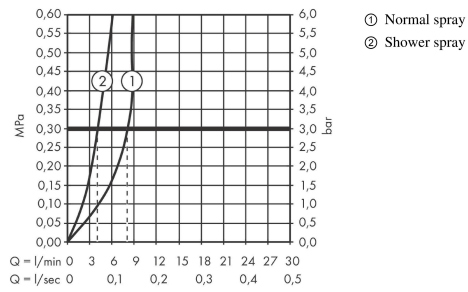

Zesis M33

Single lever kitchen mixer 150, pull-out spray, 2jet, sBox lite

Surfaces: **Matt Black** Article Number: **74803670**

Flowchart