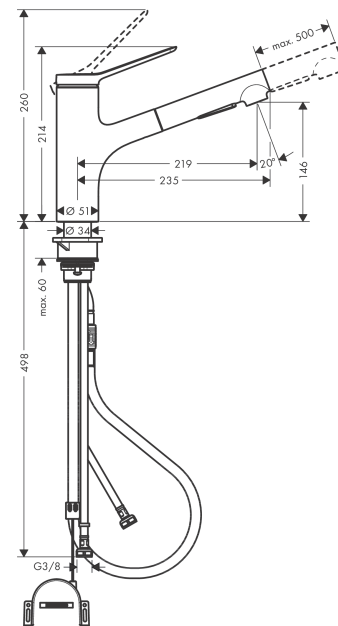

Zesis M33

Single lever kitchen mixer 150, pull-out spray, 2jet, sBox lite

Surfaces: **Matt Black** Article Number: **74803670**

Description

product features

- ComfortZone 150
- swivel range 150°
- laminar spray, shower spray
- lockable shower spray, spray returns through pressing spray diverter and spray returns automatically through handle closing
- quick connect hose
- connection dimension: DN15
- maximum flow rate at 3 bar: 8,2 l/min
- ceramic cartridge
- connection type: G 3/8 connections
- temperature limitation adjustable
- integrated non-return valve
- suitable for continuous flow water heaters
- sBox lite for a smooth, flexible and safe hose guidance in the cabinet
- extension length up to 50 cm

Technology

Design awards

Certificates

Product image

Scale drawing

Zesis M33

Single lever kitchen mixer 150, pull-out spray, 2jet, sBox lite

Surfaces: **Matt Black** Article Number: **74803670**

Surfaces: **Matt Black** Article Number: **74803670**

Spare part list

Year of production: >01/22

Pos.	Description	Article Number	Price	PU
1	handle	94390670	€ 67,00	1
2	screw cover	93735610	€ 8,45	1
3	hollow set screw M5x5	98446000	€ 3,21	1
4	flange	94388670	€ 12,73	1
5	nut	94389000	€ 35,94	1
6	O-ring 41x2	98212000	€ 3,21	1
7	cartridge, assy	93895000	€ 70,57	1
8	seal	95008000	€ 8,45	1
9	filter	97735000	€ 3,21	1
10	O-ring 18x1,5	98231000	€ 3,21	1
11	handspray	94395670	€ 105,91	1
12	aerator laminar M22x1 (15 l/min)	95909000	€ 44,63	1
13	service tool	95910000	€ 8,45	1
14	adapter for cartridge	95911000	€ 18,33	1
15	O-Ring 30x2	98186000	€ 3,21	1
16	O-ring 37x2	92115000	€ 3,21	1
17	O-Ring 36x2,5	98190000	€ 3,21	1
18	support	97523000	€ 5,24	1
19	fixing set (Ø 34)	95049000	€ 13,92	1
20	lever collar	97548000	€ 3,21	1
21	hose 1,25 m	95506000	€ 70,57	1
22	connection hose 600 mm	92264000	€ 35,94	1
23	O-ring 7x1,5	98422000	€ 3,21	1
24	connection hose 600 mm M8x0,75 G3/8	96510000	€ 22,37	1
25	O-ring 6,6x1,6	93019000	€ 3,21	1
26	sBox lite	94402000	€ 86,16	1