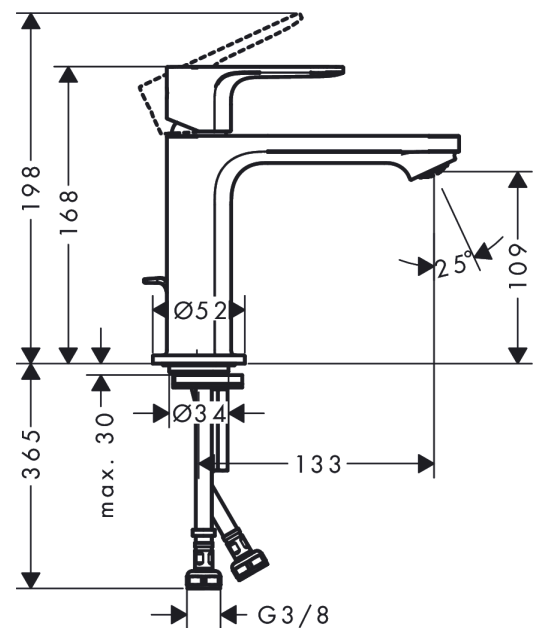

Rebris E

Single lever basin mixer 110 CoolStart with pop-up waste set

Surfaces: **Chrome** Article Number: **72559000**

Description

product features

- consists of: single lever basin mixer, waste set
- ComfortZone 110
- projection: 133 mm
- spout height: 109 mm
- spray type: normal spray
- maximum flow rate at 3 bar: 5 l/min
- ceramic cartridge
- temperature limitation adjustable
- suitable for continuous flow water heaters
- pop-up waste set G 1¼
- material waste set: synthetic
- connection type: G ¾ connections
- connection dimension: DN15
- cold water in middle position

Technology

Design awards

reddot winner 2022

Product image

Scale drawing

Rebris E
Single lever basin mixer 110 CoolStart with pop-up waste set
 Surfaces: **Chrome** Article Number: **72559000**

Flowchart

Rebris E
Single lever basin mixer 110 CoolStart with pop-up waste set
 Surfaces: **Chrome** Article Number: **72559000**

Exploded Drawing

Year of production: >06/22

Rebris E**Single lever basin mixer 110 CoolStart with pop-up waste set**Surfaces: **Chrome** Article Number: **72559000****Spare part list**

Year of production: >06/22

Pos.	Description	Article Number	Price	PU
1	handle	94645000	€ 44,63	1
2	screw cover	95704000	€ 3,21	1
3	hollow set screw M6x10 DIN 916	96029000	€ 3,21	1
4	flange	98863000	€ 44,63	1
5	nut	98864000	€ 35,94	1
6	O-ring 24x2	98388000	€ 3,21	1
7	O-ring 27x1,5	92527000	€ 11,31	1
8	O-ring 25x1,5	98146000	€ 3,21	1
9	cartridge, assy	95973001	€ 70,57	1
10	adapter for cartridge	95975000	€ 8,45	1
11	O-ring 23x2	98398000	€ 3,21	1
12	aerator M24x1 (5 l/min)	94364000	€ 8,45	1
13	seal Ø 42	98722000	€ 5,24	1
14	fixing set	96016000	€ 28,20	1
15	screw M8 x 68	97736000	€ 5,24	1
16	connection hose 450 mm M8x0,75 G3/8	97206000	€ 28,20	1
17	O-ring 6,6x1,6	93019000	€ 3,21	1
18	pull rod	96657000	€ 11,31	1
a	pop up waste	92168000	€ 35,94	1