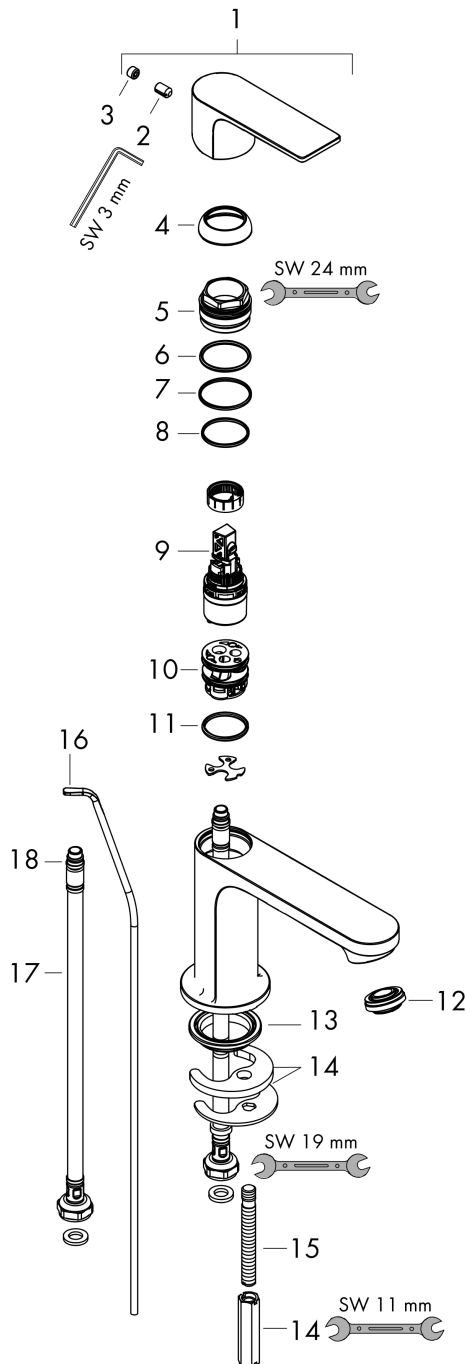

Rebris E

Single lever basin mixer 110 CoolStart with pop-up waste set

Surfaces: **Chrome** Article Number: **72559000**

Description

product features

- consists of: single lever basin mixer, waste set
- ComfortZone 110
- projection: 133 mm
- spout height: 109 mm
- spray type: normal spray
- maximum flow rate at 3 bar: 5 l/min
- ceramic cartridge
- temperature limitation adjustable
- suitable for continuous flow water heaters
- pop-up waste set G 1¼
- material waste set: synthetic
- connection type: G ¾ connections
- connection dimension: DN15
- cold water in middle position

Technology

Design awards

reddot winner 2022

Product image

Scale drawing

Rebris E
Single lever basin mixer 110 CoolStart with pop-up waste set
 Surfaces: **Chrome** Article Number: **72559000**

Flowchart

Rebris E
Single lever basin mixer 110 CoolStart with pop-up waste set
 Surfaces: **Chrome** Article Number: **72559000**

Exploded Drawing

Year of production: >06/22

Rebris E**Single lever basin mixer 110 CoolStart with pop-up waste set**Surfaces: **Chrome** Article Number: **72559000****Spare part list**

Year of production: >06/22

Pos.	Description	Article Number	Price	PU
1	handle	94645000	€ 44,63	1
2	screw cover	95704000	€ 3,21	1
3	hollow set screw M6x10 DIN 916	96029000	€ 3,21	1
4	flange	98863000	€ 44,63	1
5	nut	98864000	€ 35,94	1
6	O-ring 24x2	98388000	€ 3,21	1
7	O-ring 27x1,5	92527000	€ 11,31	1
8	O-ring 25x1,5	98146000	€ 3,21	1
9	cartridge, assy	95973001	€ 70,57	1
10	adapter for cartridge	95975000	€ 8,45	1
11	O-ring 23x2	98398000	€ 3,21	1
12	aerator M24x1 (5 l/min)	94364000	€ 8,45	1
13	seal Ø 42	98722000	€ 5,24	1
14	fixing set	96016000	€ 28,20	1
15	screw M8 x 68	97736000	€ 5,24	1
16	connection hose 450 mm M8x0,75 G3/8	97206000	€ 28,20	1
17	O-ring 6,6x1,6	93019000	€ 3,21	1
18	pull rod	96657000	€ 11,31	1
a	pop up waste	92168000	€ 35,94	1